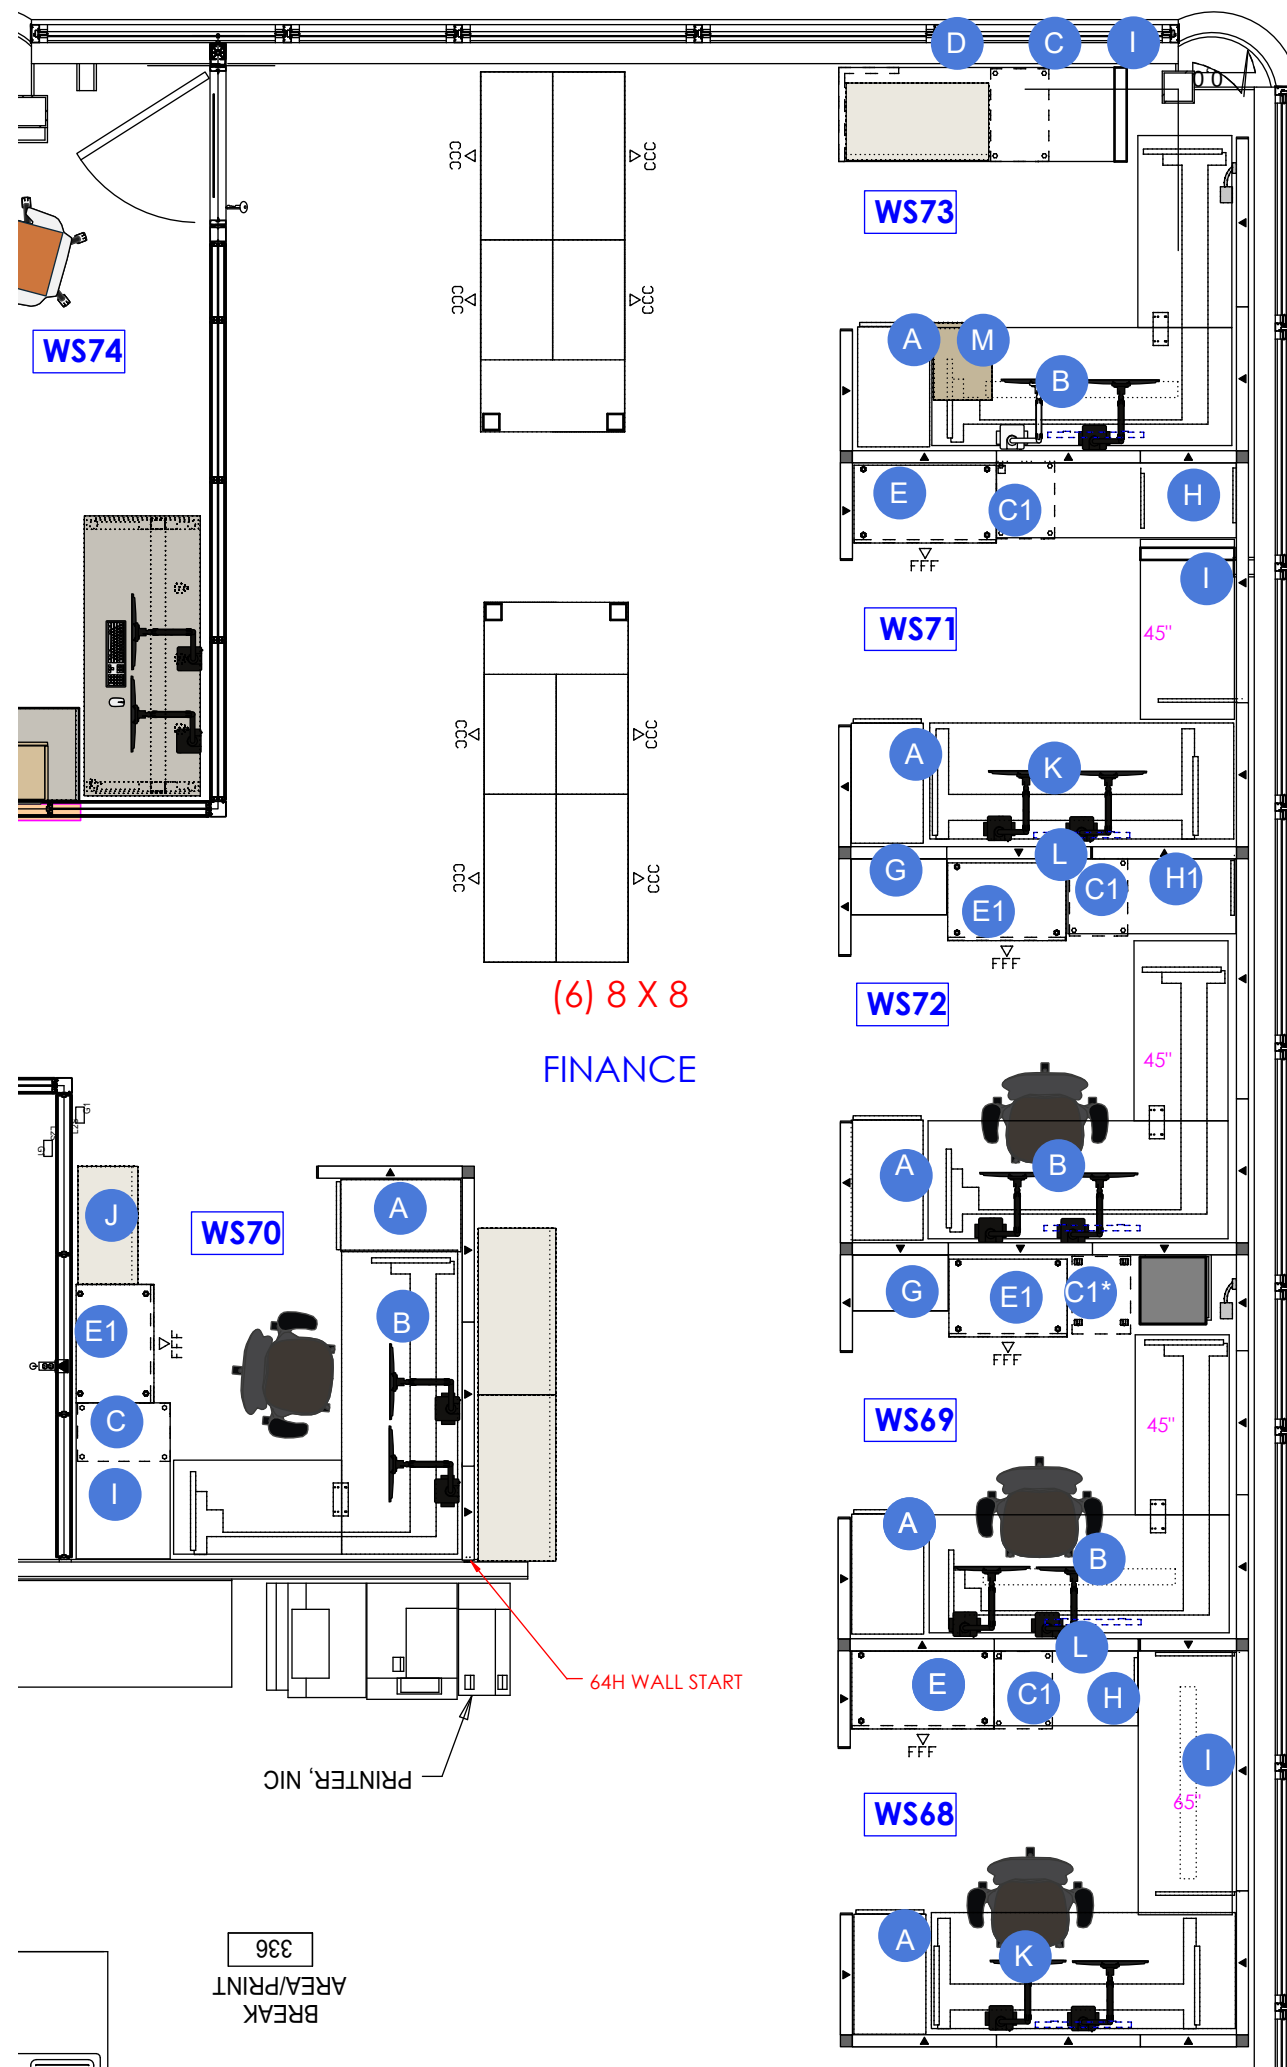

LEGEND

- A. 18W x 30D x 49H Pull out Storage Tower with Shelves
    Laminate: 91 White case, Clear on Ash front, Pull: Warm Stone
  - B. L-Shape Height Adjustable table, 76W x 30W with 42W x 24D Return
    Laminate: Warm Stone
    Paint: White
  - C. Box/Box/File pedestal, 15W x 20D
    C-1 same, 24D
    Paint: 91 White
  - D. File/File pedestal, 30W x 17D
    Paint: 91 White
  - E. 3-Drawer Lateral file, 36W
    E1 Same, 30W
    Paint: 91 White
  - G. Panel hung open shelves, 15D, 36W
    Paint: Warm Stone
  - H. 20D and 24D Panel-Hung surface
    Laminate: Warm Stone
  - I. 24D Free-standing surface
    Laminate: Warm Stone
  - J. 3-high bookcase, 30W
    Paint: 91 White
  - K. Height Adjustable Table, 76W x 29W
    Laminate: Warm Stone
    Paint: White
  - L. Slat Wall Accessories, Warm Stone
  - M. Box/File Mobile Pedestal w/cushion:
    Paint: 91 White
    Fabric: Boundary, Grey
2. All Panels 50H fabric w/14H Powder Glass stack
   Fabric: Broadcloth II Mineral
   Trim: Warm Stone
   Supports: Warm Stone