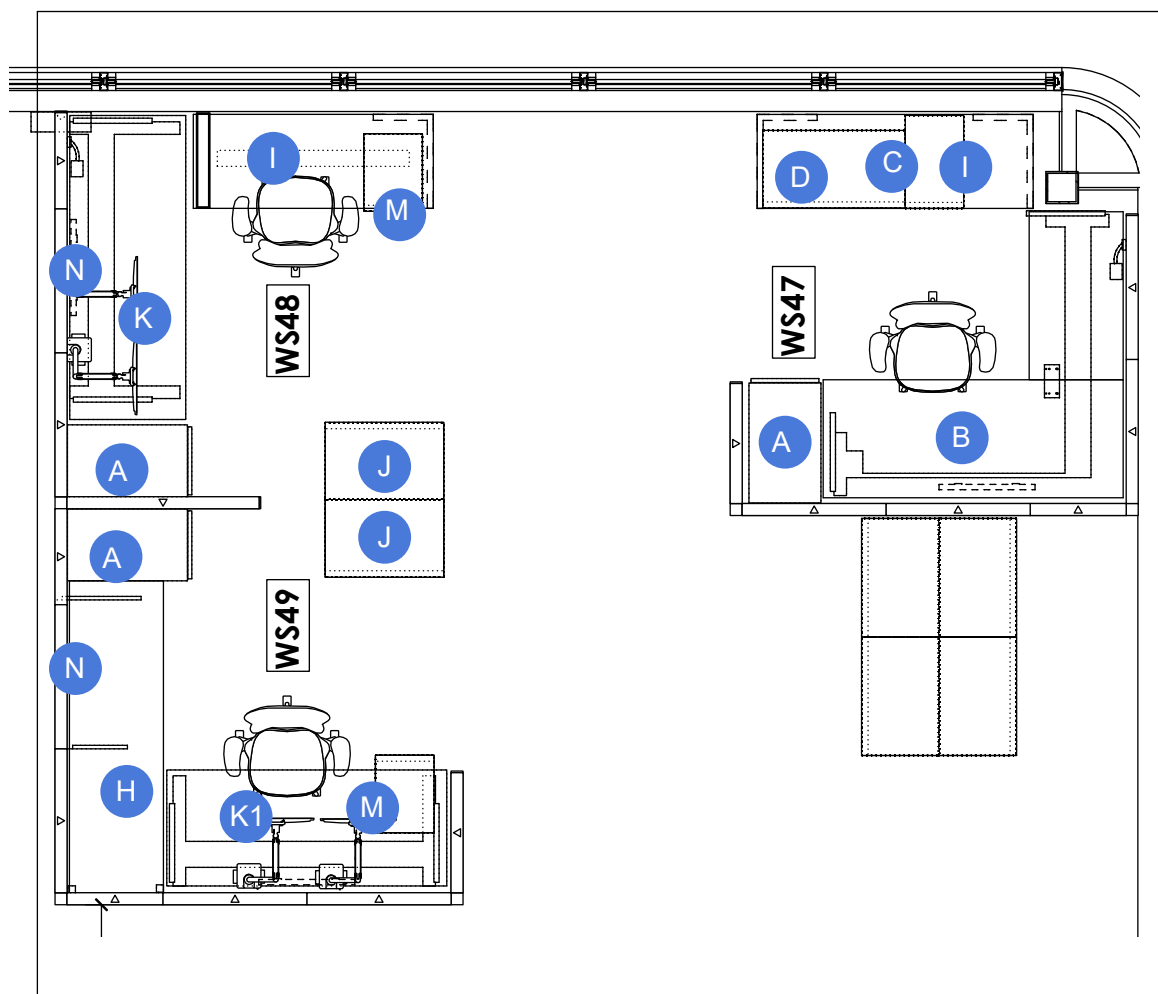

TYPICAL OFFICE ELEVATION B

**LEGEND**

- A. 18W x 30D x 49H Pull out Storage Tower with Shelves  
Laminate: 91 White case, Clear on Ash front  
Pull: Warm Stone
  - B. L-Shape Height Adjustable table, 76W x 30W with 42W x 24D Return  
Laminate: Warm Stone  
Paint: White
  - C. Box/Box/File pedestal, 15W x  
\*C1 same, 17D  
Paint: 91 White
  - D. File/File pedestal, 30W x 17D  
Paint: 91 White
  - E. 3-Drawer Lateral file, 36W  
Paint: 91 White
  - G. Panel hung open shelves, 15D, 36W  
Paint: Warm Stone
  - H. 24D & 20D Panel-Hung surface  
Laminate: Warm Stone
  - I. 24D Free-standing surface  
Laminate: Warm Stone
  - J. 30W 2-Drawer lateral file, common top  
Paint: 91 White  
Laminate: Warm Stone
  - K. Height Adjustable Table, 76W x 29W  
\*K1, same, 70W  
Laminate: Warm Stone  
Paint: White
  - L. Slat Wall Accessories, Warm Stone
  - M. Box/File Mobile Pedestal w/cushion  
Paint: 91 White  
Fabric: Boundary, Grey
  - N. Marker Board
- All Panels 50H fabric w/14H Powder Glass stack  
Fabric: Broadcloth II Mineral  
Trim: Warm Stone  
Supports: Warm Stone

A. SLIDE OUT PERSONAL STORAGE

1 PLAN SCALE: 1/4"

2 KEY PLAN SCALE: NTS

1 PLAN  
SCALE: 3/8"

LEGEND

A. 18W x 30D x 49H Pull out Storage Tower with Shelves  
Laminate: 91 White case, Clear on Ash front  
Pull: Warm Stone

B. L-Shape Height Adjustable table, 76W x 30W with 42W x 24D Return  
Laminate: Warm Stone  
Paint: White

C. Box/Box/File pedestal, 15W x 18D  
Paint: 91 White

D. Height Adjustable desk, 76W x 29D  
\*D1, same, 70W  
Laminate: Warm Stone  
Paint: White

### LEGEND

A. 30D x 72W Height Adjustable Desk with modesty panel, monitor arms, convenience outlets, power strip and cable management  
Laminate: Warm Stone  
Paint: White

B. 24D x 72W Fixed height surface.  
Laminate: Warm Stone  
Paint: White