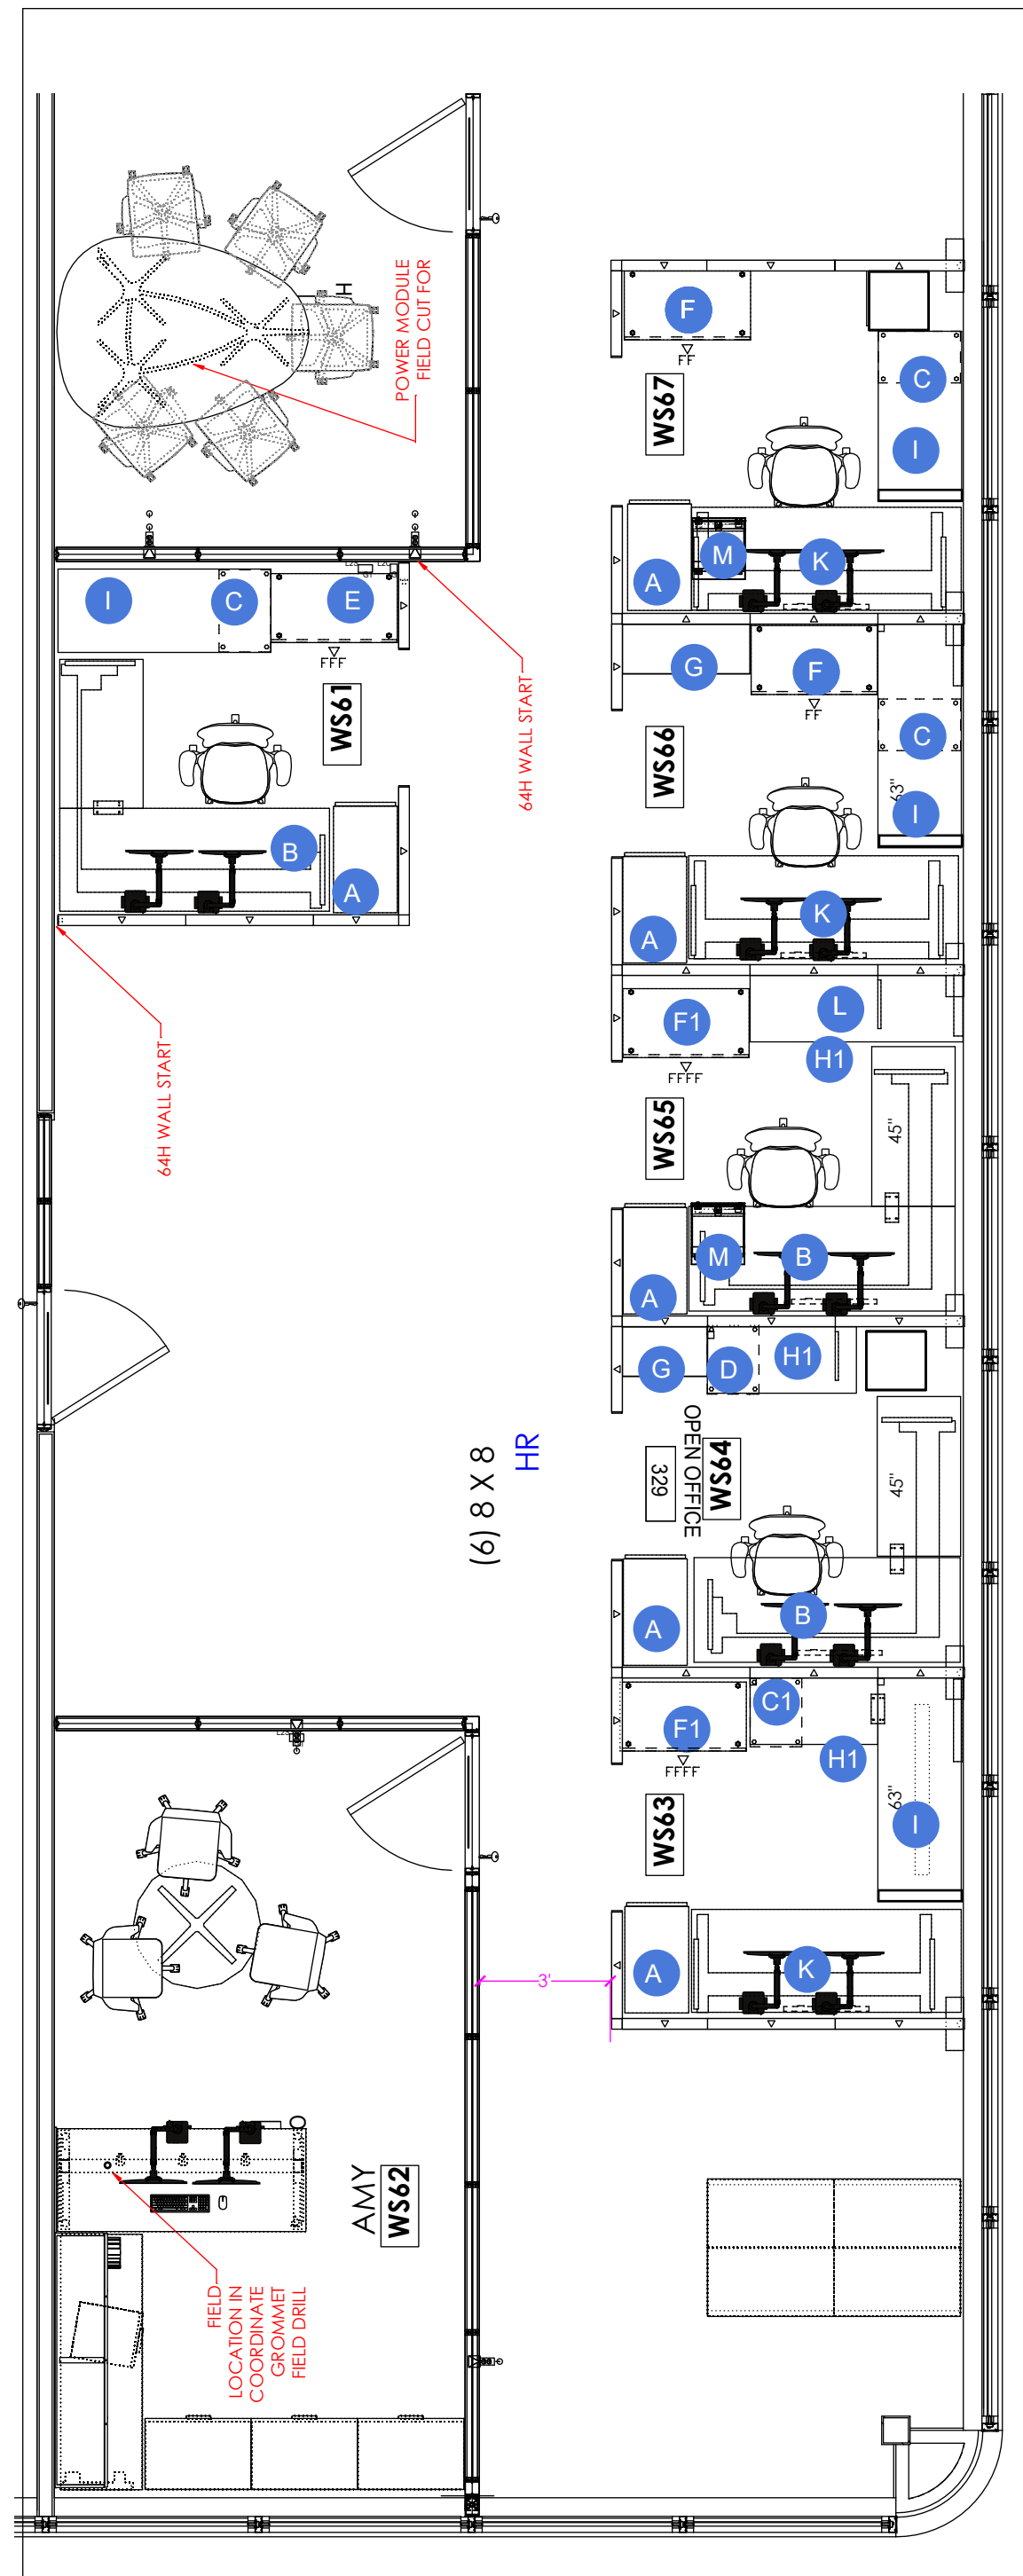

LEGEND

- A. 18W x 30D x 49H Pull out Storage Tower with Shelves
    Laminate: 91 White case, Clear on Ash Front
    Pull: Warm Stone
  - B. L-Shape Height Adjustable table, 76W x 30W with 42W x 24D Return
    Laminate: Warm Stone
    Paint: White
  - C. Box/Box/File pedestal, 15W x 24D
    *C1 same, 18D
    Paint: 91 White
  - D. File/File pedestal, 15W x 18D
    Paint: 91 White
  - E. 3-Drawer Lateral file, 36W
    Paint: 91 White
  - F. 2-Drawer Lateral file, 36W
  - G. Panel hung open shelves, 15D, 36W
    Paint: Warm Stone
  - H. 24D Panel-Hung surface
    *H1 same, 18D
    Laminate: Warm Stone
  - I. 24D Free-standing surface
    Laminate: Warm Stone
  - K. Height Adjustable Table, 76W x 29W
    Laminate: Warm Stone
    Paint: White
  - L. Slat Wall Accessories, Warm Stone
  - M. Box/File Mobile Pedestal w/cushion
    Paint: 91 White
    Fabric: Boundary, Grey
2. All Panels 50H fabric w/14H Powder Glass stack
   Fabric: Broadcloth II Mineral
   Trim: Warm Stone
   Supports: Warm Stone