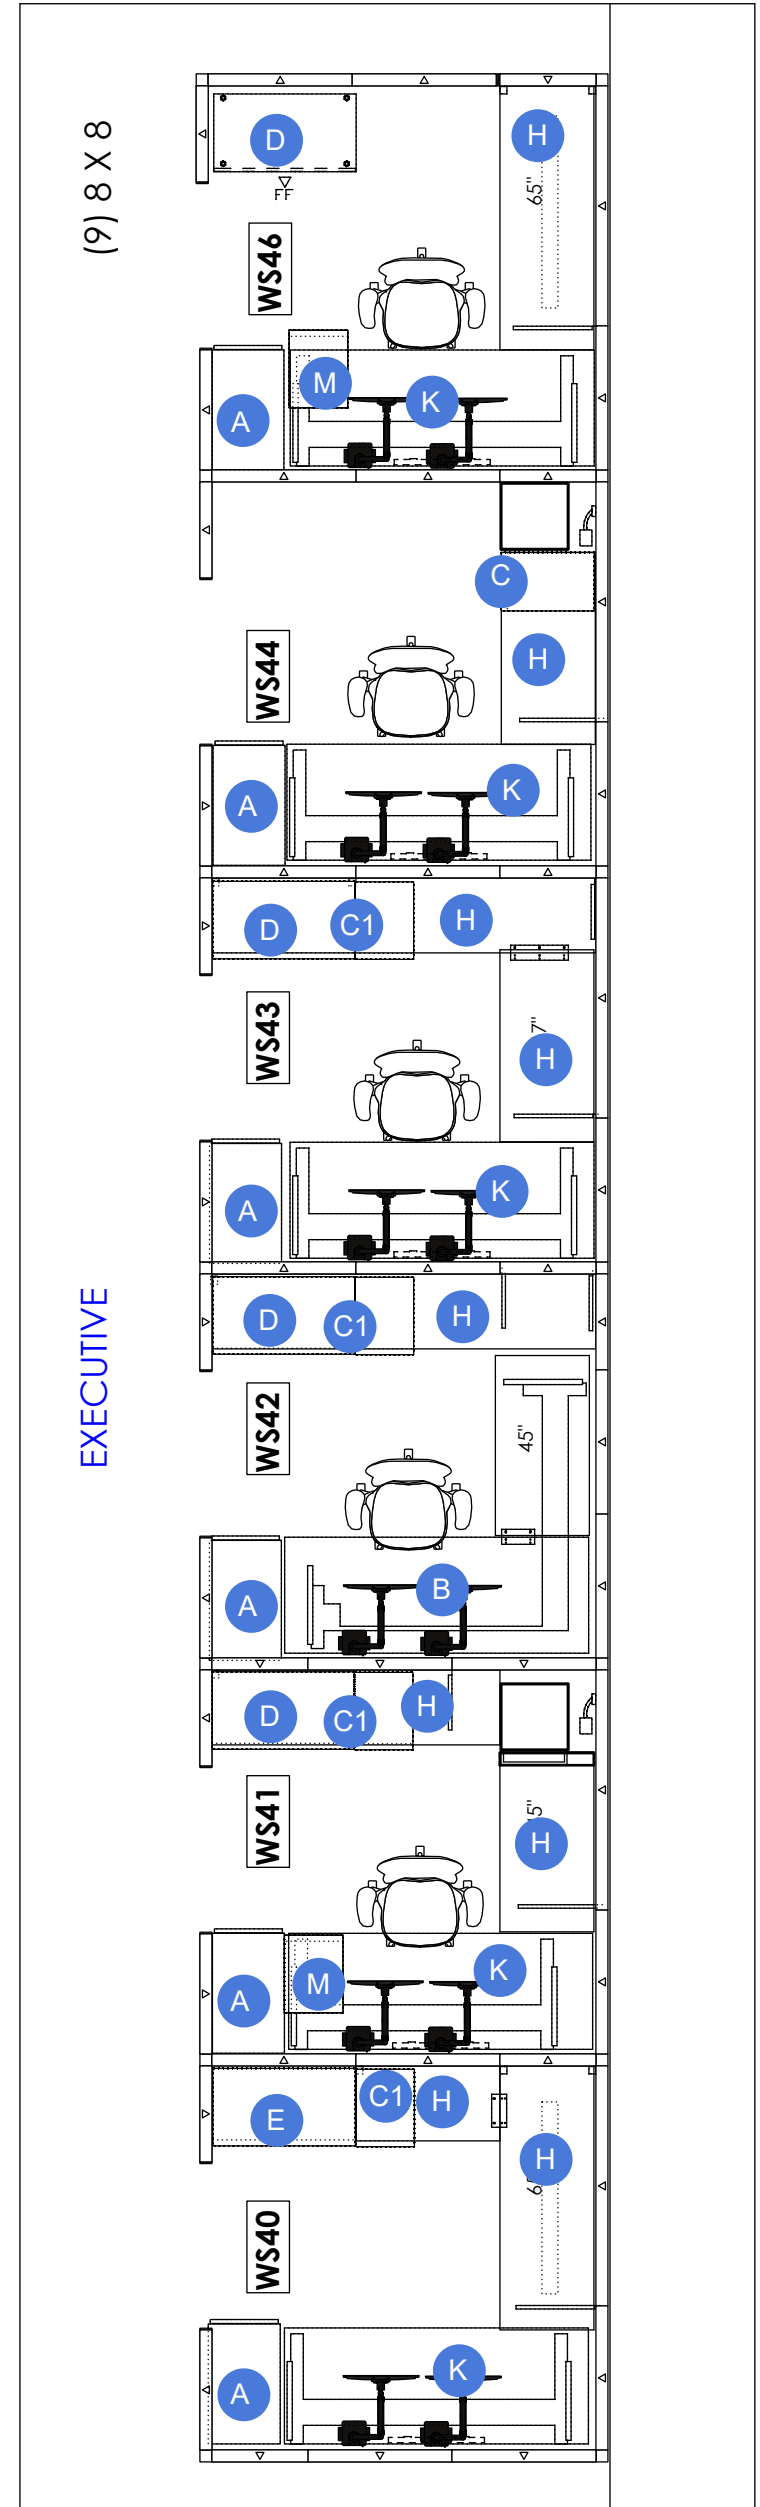

TYPICAL OFFICE ELEVATION B

**LEGEND**

- A. 18W x 30D x 49H Pull out Storage Tower with Shelves  
Laminate: 91 White case, Clear on Ash front  
Pull: Warm Stone
  - B. L-Shape Height Adjustable table, 76W x 30W with 42W x 24D Return  
Laminate: Warm Stone  
Paint: White
  - C. Box/Box/File pedestal, 15W x  
\*C1 same, 17D  
Paint: 91 White
  - D. File/File pedestal, 30W x 17D  
Paint: 91 White
  - E. 3-Drawer Lateral file, 36W  
Paint: 91 White
  - G. Panel hung open shelves, 15D, 36W  
Paint: Warm Stone
  - H. 24D & 20D Panel-Hung surface  
Laminate: Warm Stone
  - I. 24D Free-standing surface  
Laminate: Warm Stone
  - J. 30W 2-Drawer lateral file, common top  
Paint: 91 White  
Laminate: Warm Stone
  - K. Height Adjustable Table, 76W x 29W  
\*K1, same, 70W  
Laminate: Warm Stone  
Paint: White
  - L. Slat Wall Accessories, Warm Stone
  - M. Box/File Mobile Pedestal w/cushion  
Paint: 91 White  
Fabric: Boundary, Grey
  - N. Marker Board
- All Panels 50H fabric w/14H Powder Glass stack  
Fabric: Broadcloth II Mineral  
Trim: Warm Stone  
Supports: Warm Stone

A. SLIDE OUT PERSONAL STORAGE

1 PLAN SCALE: 1/4"

2 KEY PLAN SCALE: NTS

1 PLAN  
SCALE: 3/8"

LEGEND

A. 18W x 30D x 49H Pull out Storage Tower with Shelves  
Laminate: 91 White case, Clear on Ash front  
Pull: Warm Stone

B. L-Shape Height Adjustable table, 76W x 30W with 42W x 24D Return  
Laminate: Warm Stone  
Paint: White

C. Box/Box/File pedestal, 15W x 18D  
Paint: 91 White

D. Height Adjustable desk, 76W x 29D  
\*D1, same, 70W  
Laminate: Warm Stone  
Paint: White

### LEGEND

A. 30D x 72W Height Adjustable Desk with modesty panel, monitor arms, convenience outlets, power strip and cable management  
Laminate: Warm Stone  
Paint: White

B. 24D x 72W Fixed height surface.  
Laminate: Warm Stone  
Paint: White