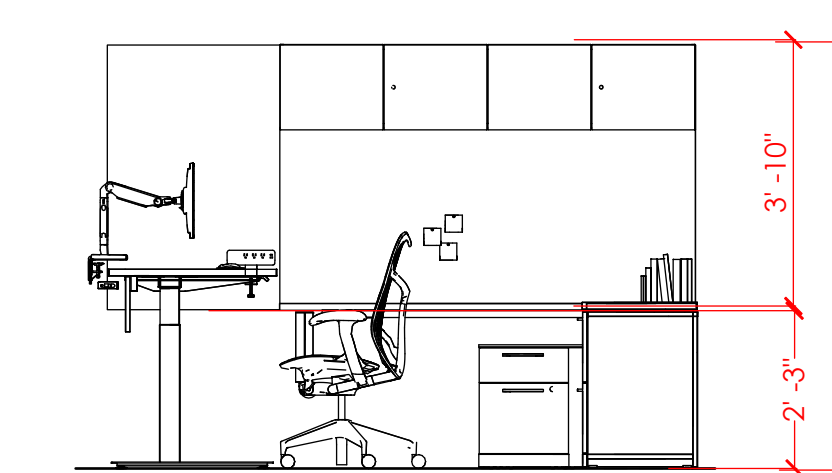

**CUMBERLAND COUNTY
NORTHPORT OFFICES**

BUILDING RENOVATIONS
FURNITURE PLAN
27 NORTHPORT
PORTLAND, ME

CLIENT APPROVAL

DATE:
SIGNATURE:

REVISIONS

REV#	DATE	REVISION DESCRIPTION

CONTACT INFORMATION

DESIGNER: M. CONNORS
ACCOUNT EXECUTIVE: P. CHATPUT
PROJECT MANAGER:

DRAWING

PROJECT#: 196020
PHASE: DOCUMENTATION
FLOOR: FL03
ISSUED DATE: 11.26.24
SCALE: AS NOTED
VIEW: COMPONENT

Elevation B

TYPICAL OFFICE ELEVATION B