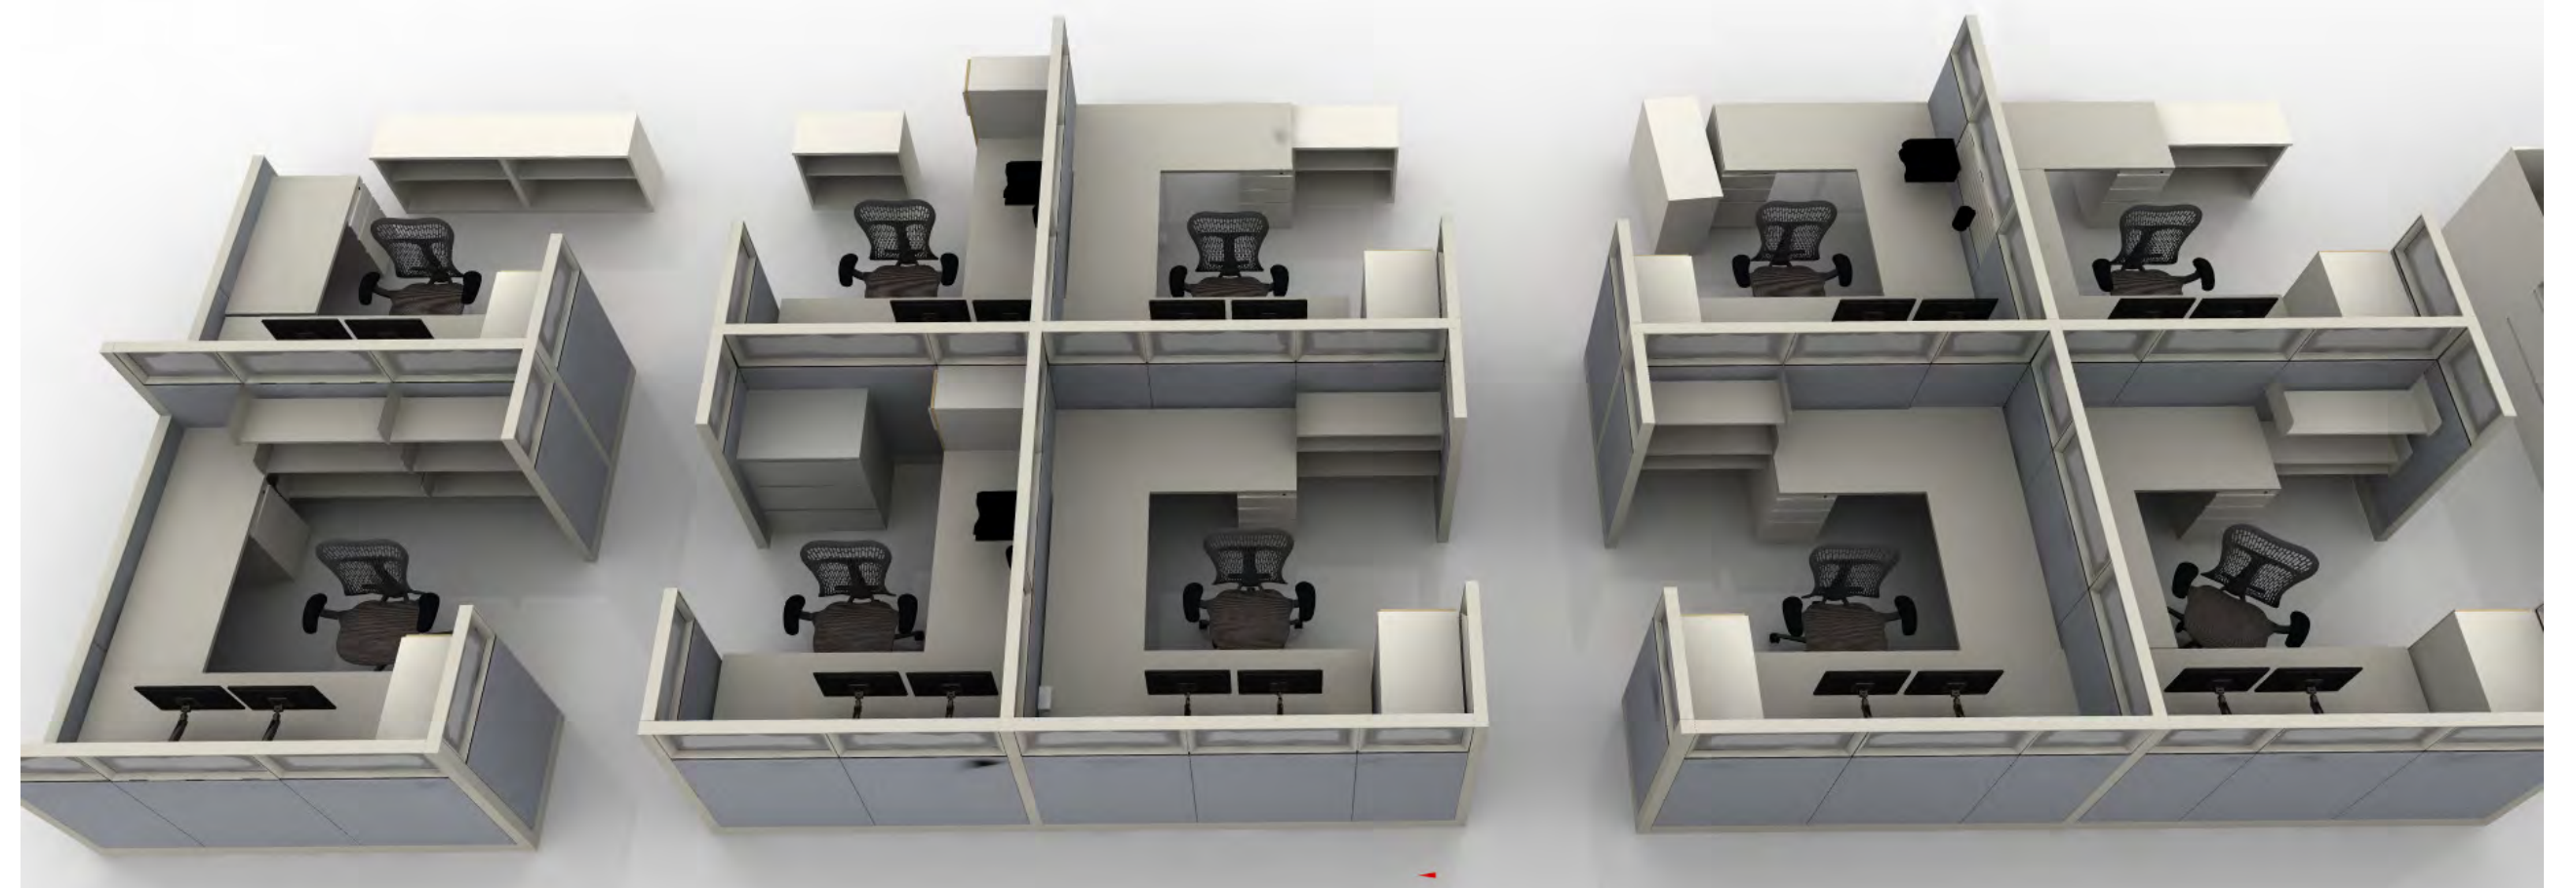

2 KEY PLAN
SCALE: NTS