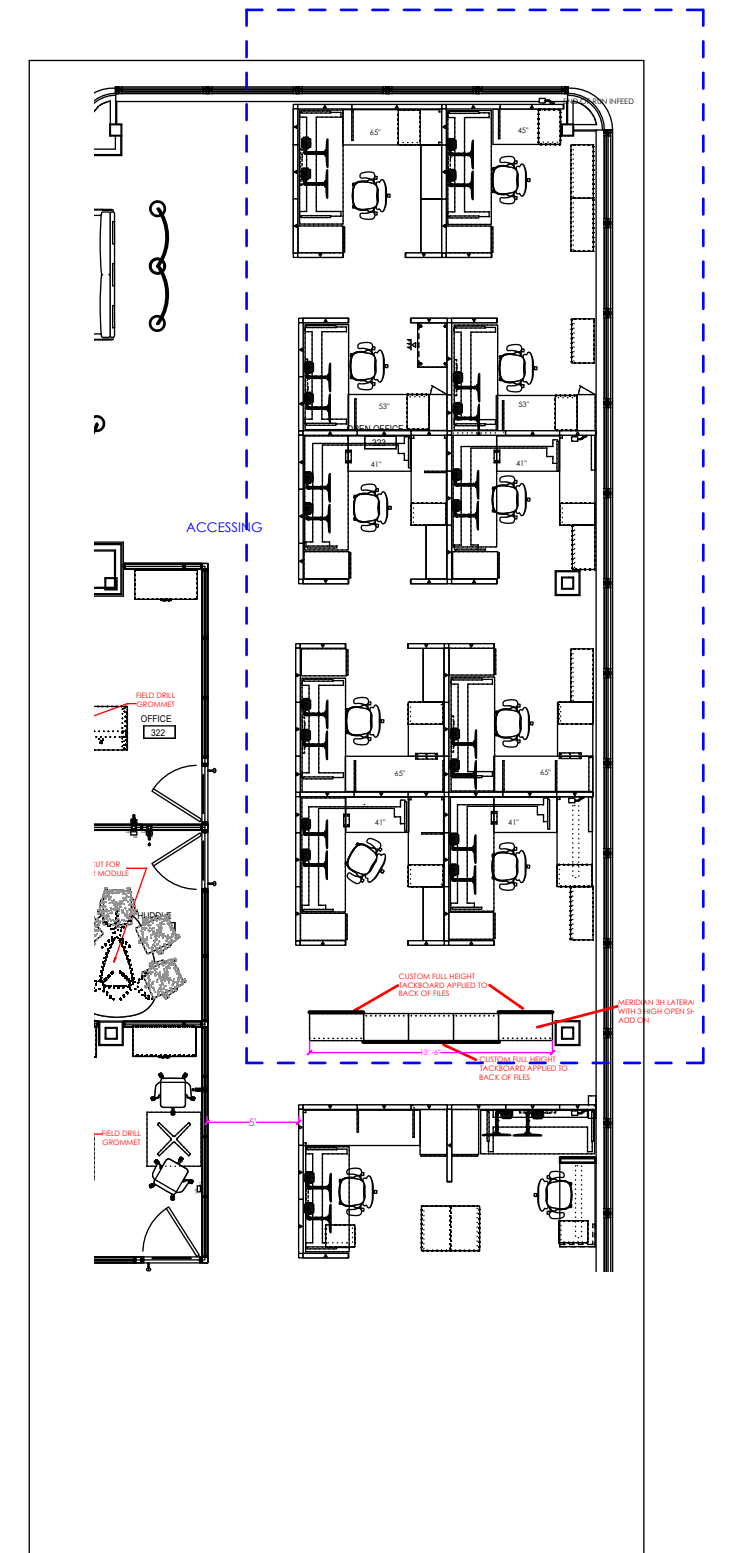

TYPICAL OFFICE ELEVATION B

**LEGEND**

- A. 18W x 30D x 49H Pull out Storage Tower with Shelves  
Laminate: 91 White case, Clear on Ash front  
Pull: Warm Stone
  - B. L-Shape Height Adjustable table, 76W x 30W with 42W x 24D Return  
Laminate: Warm Stone  
Paint: White
  - C. Box/Box/File pedestal, 15W x  
\*C1 same, 17D  
Paint: 91 White
  - D. File/File pedestal, 30W x 17D  
Paint: 91 White
  - E. 3-Drawer Lateral file, 36W  
Paint: 91 White
  - G. Panel hung open shelves, 15D, 36W  
Paint: Warm Stone
  - H. 24D & 20D Panel-Hung surface  
Laminate: Warm Stone
  - I. 24D Free-standing surface  
Laminate: Warm Stone
  - J. 30W 2-Drawer lateral file, common top  
Paint: 91 White  
Laminate: Warm Stone
  - K. Height Adjustable Table, 76W x 29W  
\*K1, same, 70W  
Laminate: Warm Stone  
Paint: White
  - L. Slat Wall Accessories, Warm Stone
  - M. Box/File Mobile Pedestal w/cushion  
Paint: 91 White  
Fabric: Boundary, Grey
  - N. Marker Board
- All Panels 50H fabric w/14H Powder Glass stack  
Fabric: Broadcloth II Mineral  
Trim: Warm Stone  
Supports: Warm Stone

A. SLIDE OUT PERSONAL STORAGE

1 PLAN SCALE: 1/4"

2 KEY PLAN SCALE: NTS

1 PLAN  
SCALE: 3/8"

LEGEND

A. 18W x 30D x 49H Pull out Storage Tower with Shelves  
Laminate: 91 White case, Clear on Ash front  
Pull: Warm Stone

B. L-Shape Height Adjustable table, 76W x 30W with 42W x 24D Return  
Laminate: Warm Stone  
Paint: White

C. Box/Box/File pedestal, 15W x 18D  
Paint: 91 White

D. Height Adjustable desk, 76W x 29D  
\*D1, same, 70W  
Laminate: Warm Stone  
Paint: White

### LEGEND

A. 30D x 72W Height Adjustable Desk with modesty panel, monitor arms, convenience outlets, power strip and cable management  
Laminate: Warm Stone  
Paint: White

B. 24D x 72W Fixed height surface.  
Laminate: Warm Stone  
Paint: White