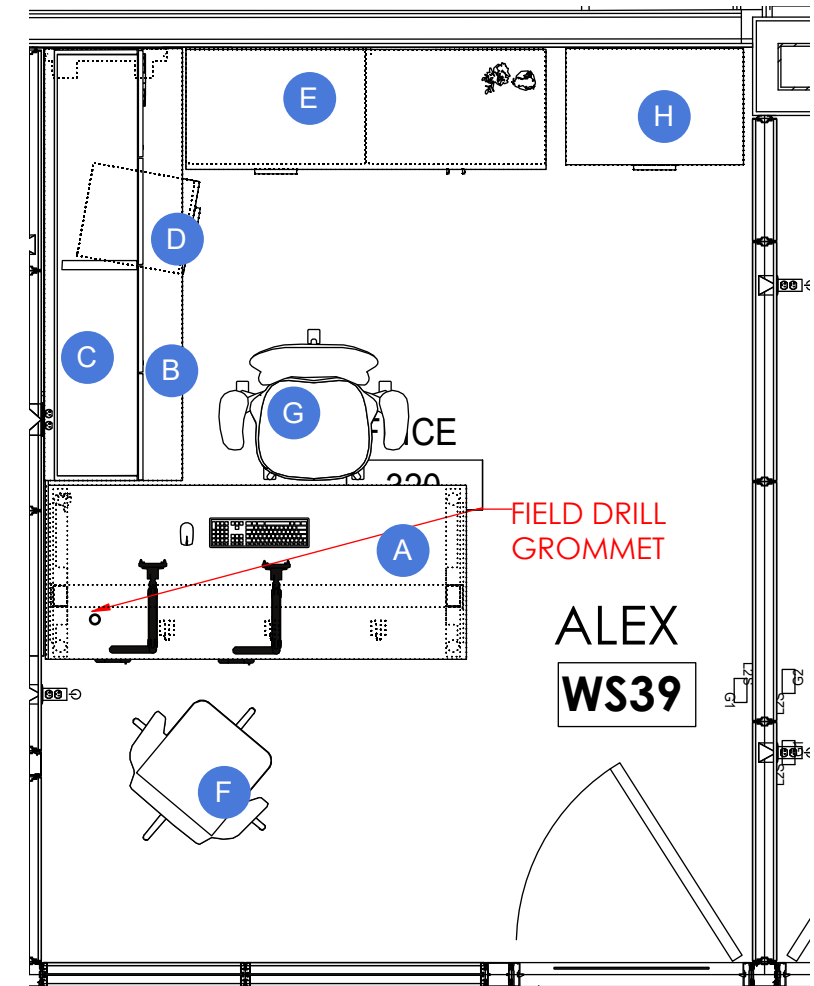

LEGEND

A. 30D x 72W Height Adjustable Desk with modesty panel, monitor arms, convenience outlets, power strip and cable management
Laminate: Warm Stone
Paint: White

B. 24D x 72W Fixed height surface.
Laminate: Warm Stone
Paint: White

C. 72W hinged door overhead shelf with tack board
Laminate: Clear on Ash
Fabric: Daydream Juniper

D. Box/File mobile pedestal
Laminate: Clear on Ash
Pull: Warm Stone

E. 30W 2-drawer lateral and 30W 2-door cabinet with 20D x 60W common top
Laminate: Warm Stone top, Clear on Ash storage
Pull: Warm Stone

2 PLAN VIEW
SCALE: NTS