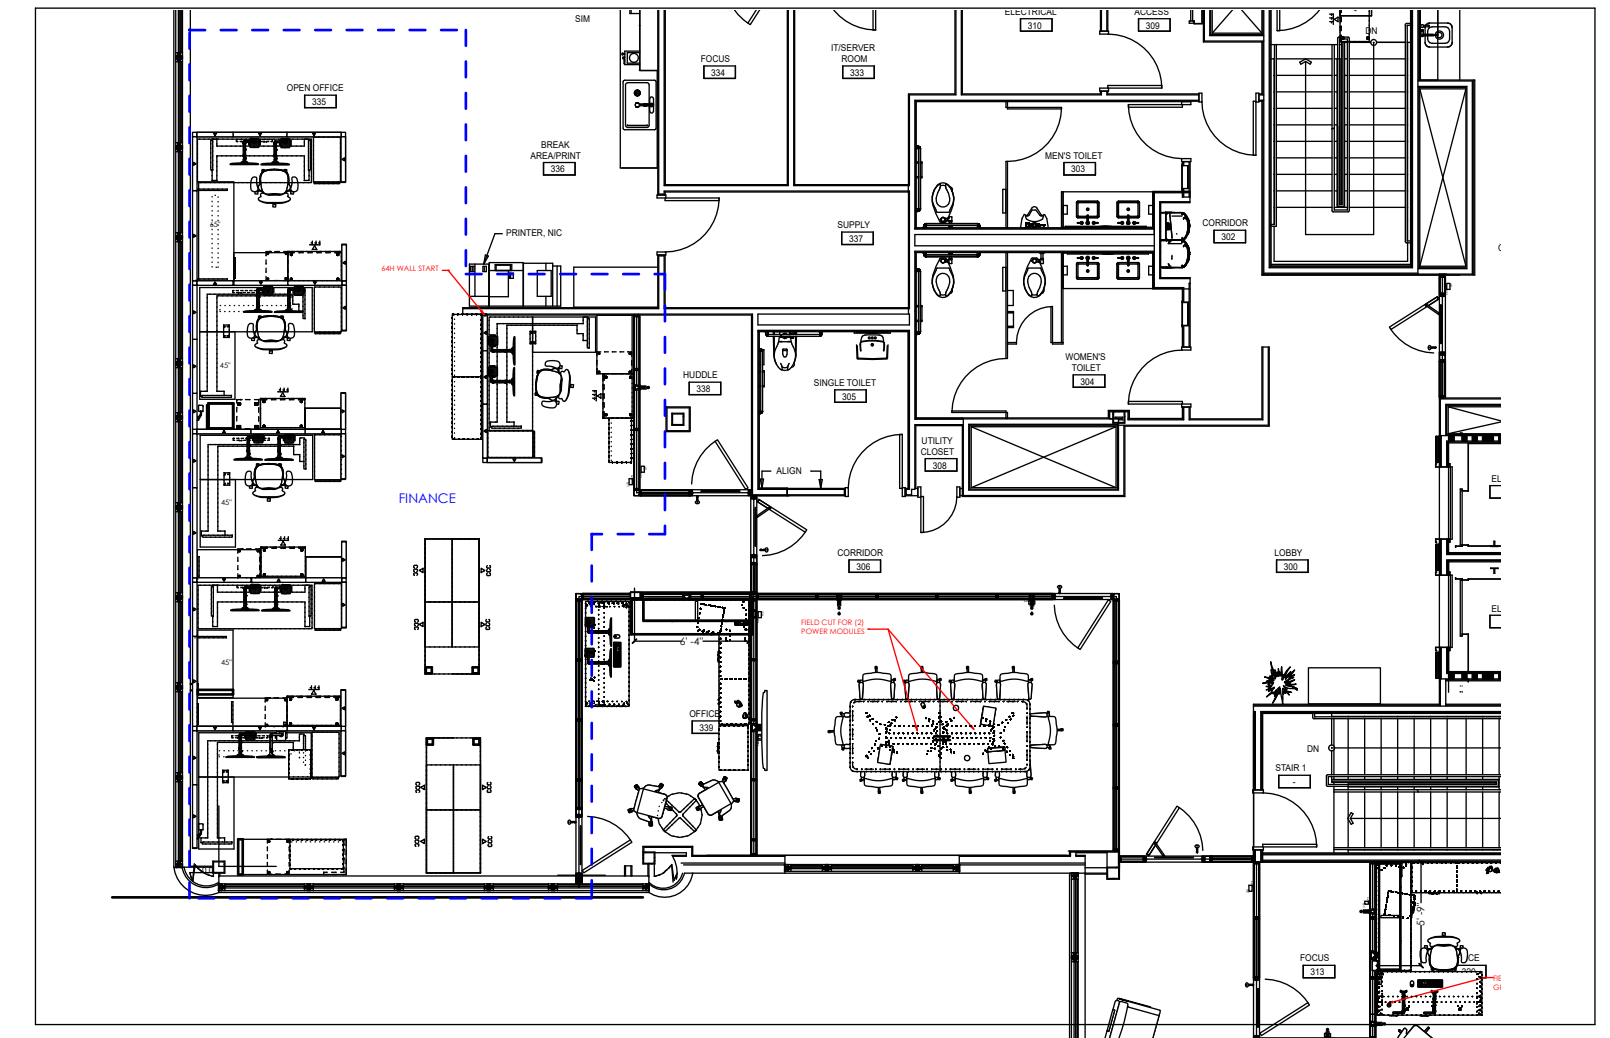

2 KEY PLAN
SCALE: NTS

2 KEY PLAN SCALE: NTS