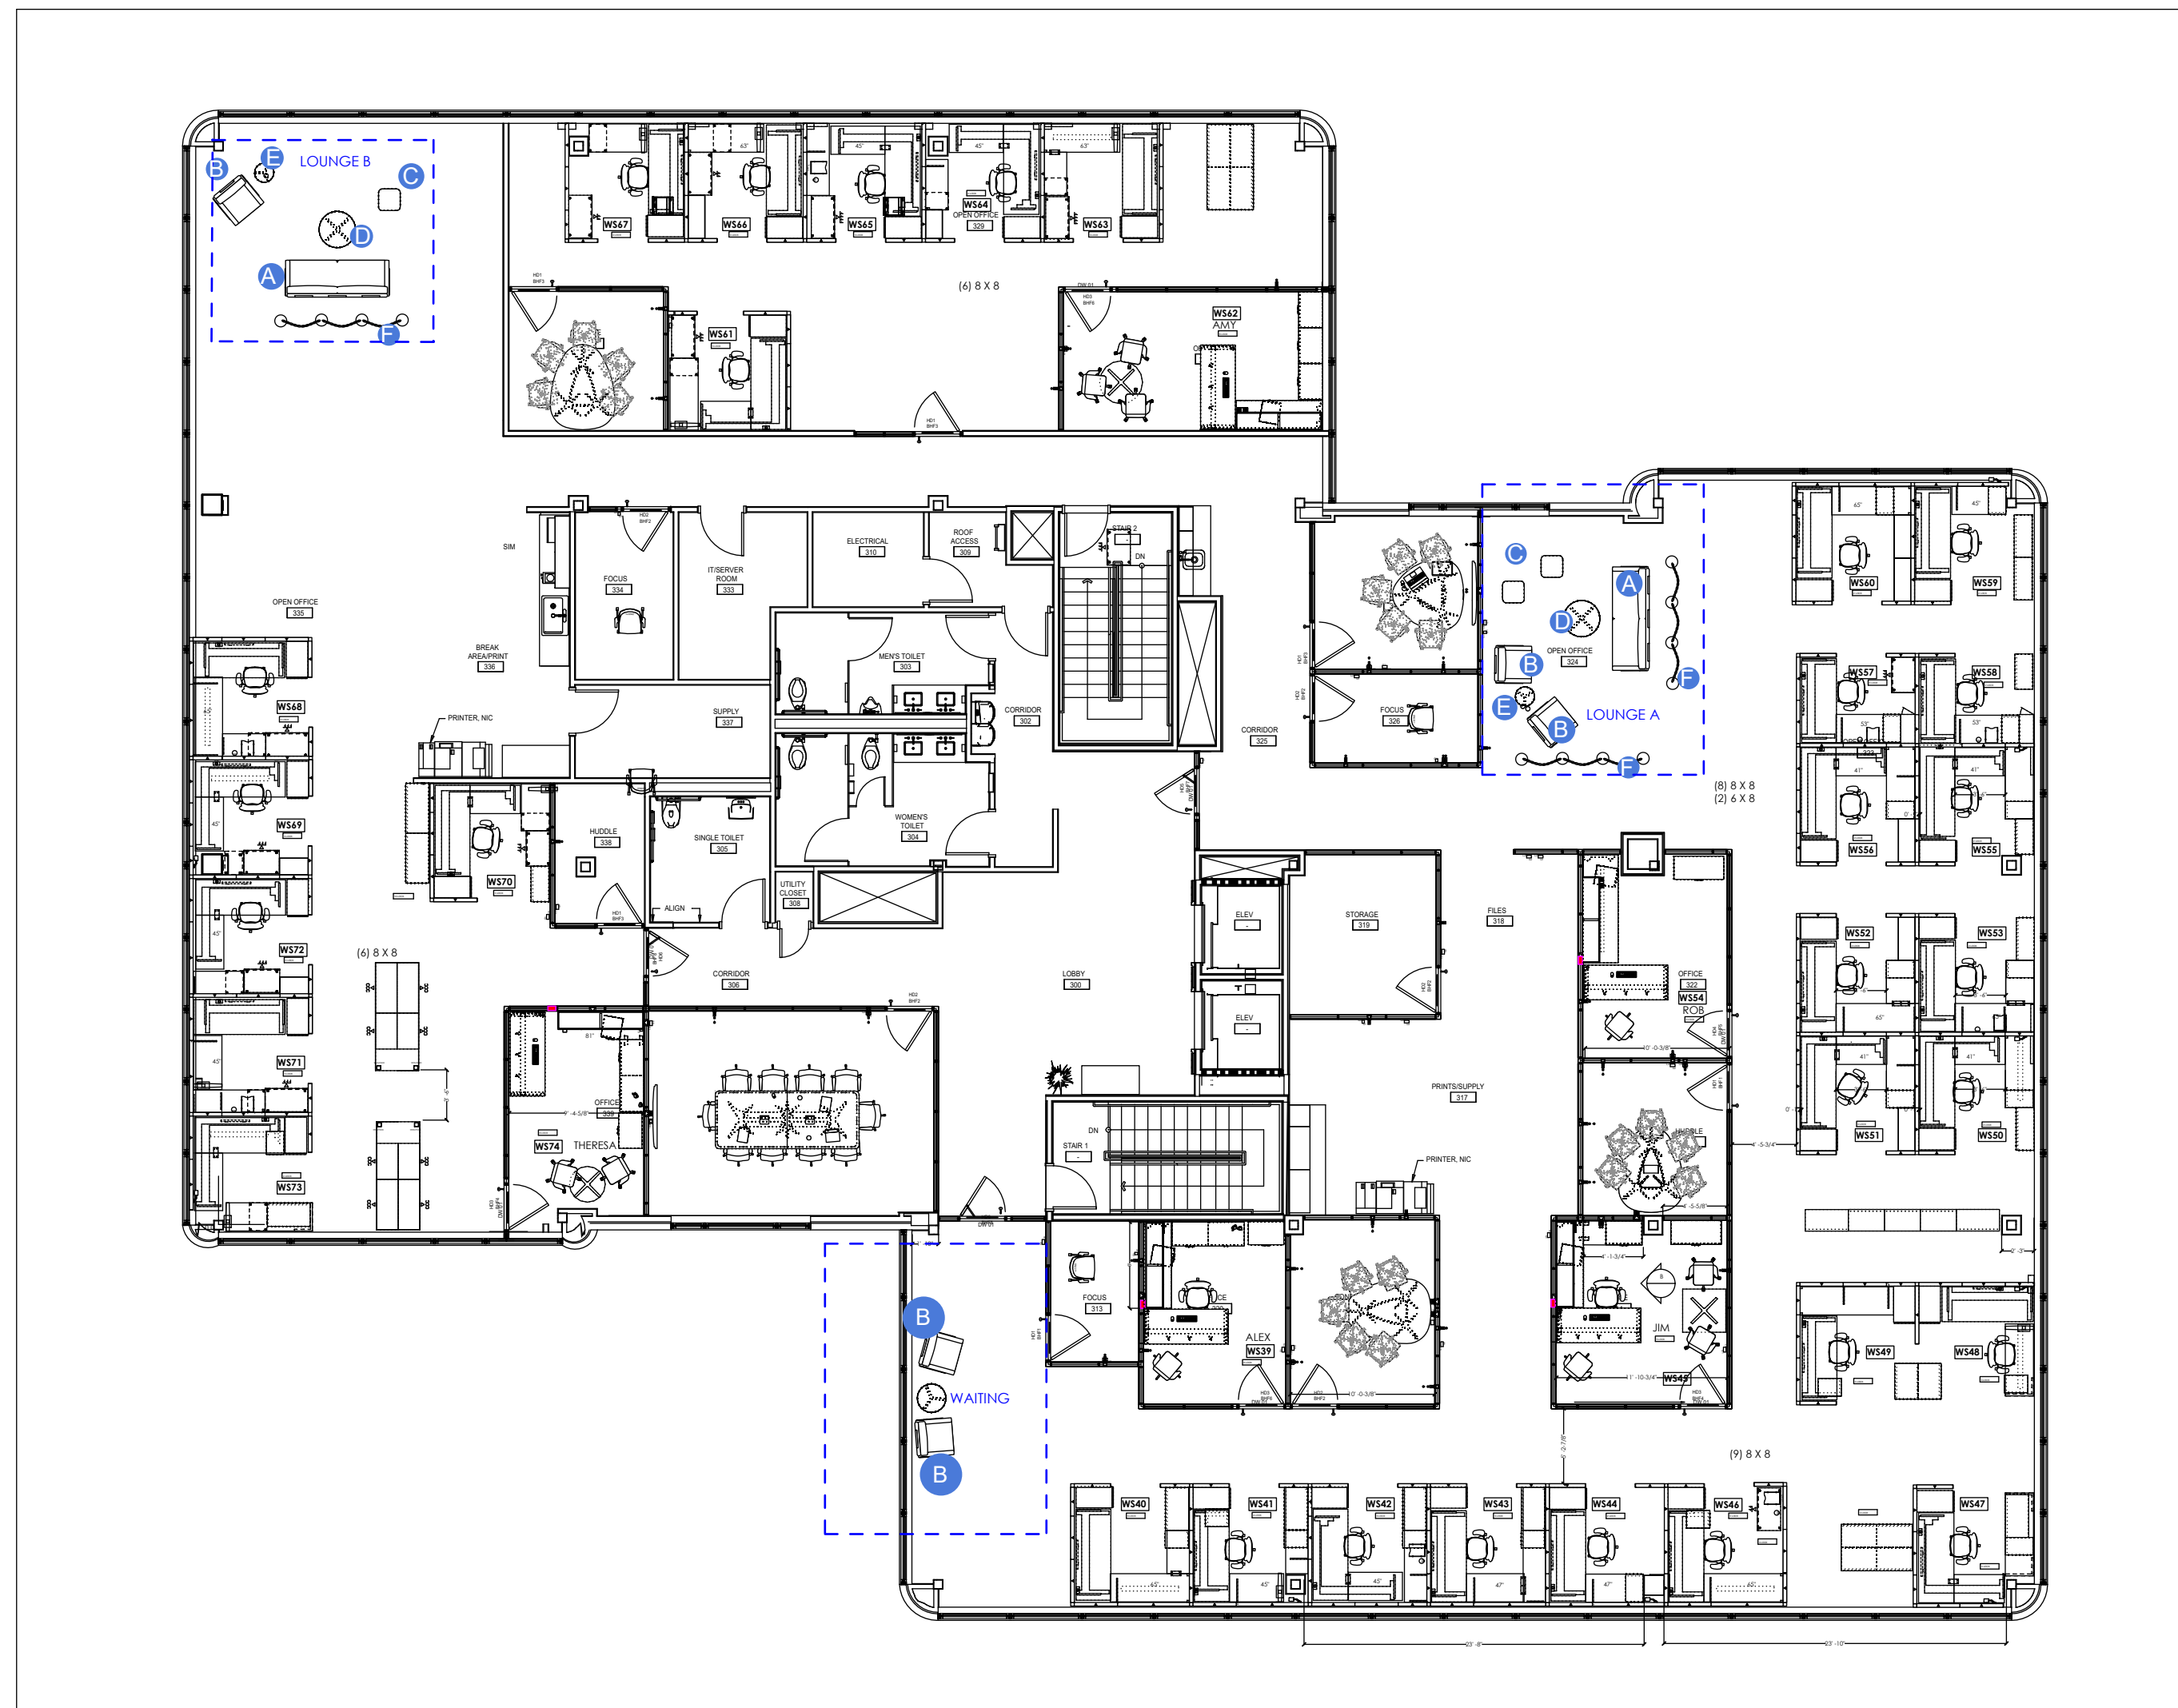

LOUNGE A

LOUNGE B

WAITING

2 KEY PLAN  
SCALE: NTS