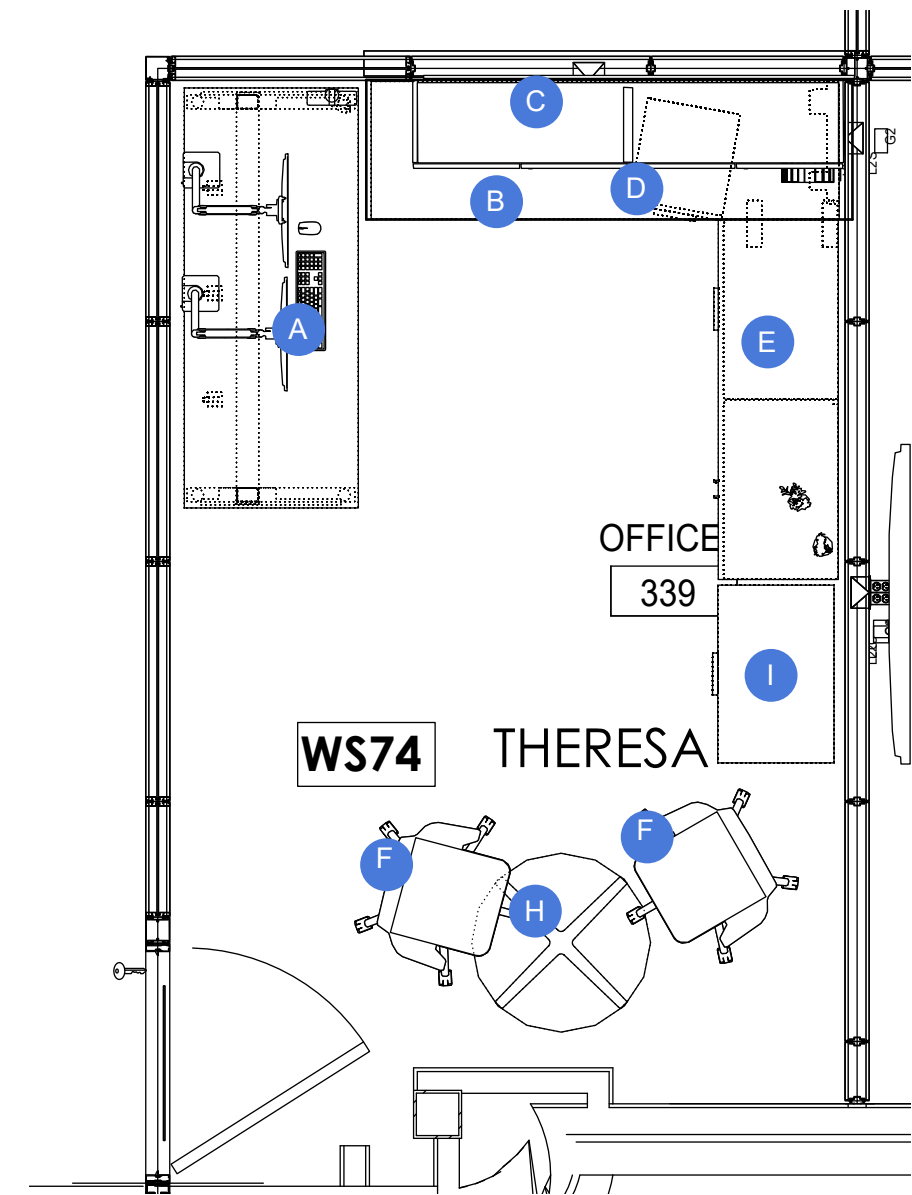

**LEGEND**

A. 30D x 72W Height Adjustable Desk with modesty panel, monitor arms, convenience outlets, power strip and cable management  
Laminate: Warm Stone  
Paint: White

B. 24D x 84W Fixed height surface.  
Laminate: Warm Stone  
Paint: White

C. 72W hinged door overhead shelf with tack board  
Laminate: Clear on Ash  
Fabric: Daydream Juniper

D. Box/File mobile pedestal  
Laminate: Clear on Ash  
Pull: Warm Stone

E. 30W 2-drawer lateral and 30W 2-door cabinet with 20D x 60W common top  
Laminate: Warm Stone top, Clear on Ash storage  
Pull: Warm Stone

**2 PLAN VIEW**  
SCALE: NTS

1 RENDERING  
SCALE: NTS

LEGEND

A. 30D x 72W Height Adjustable Desk with modesty panel, monitor arms, convenience outlets, power strip and cable management  
Laminate: Warm Stone  
Paint: White