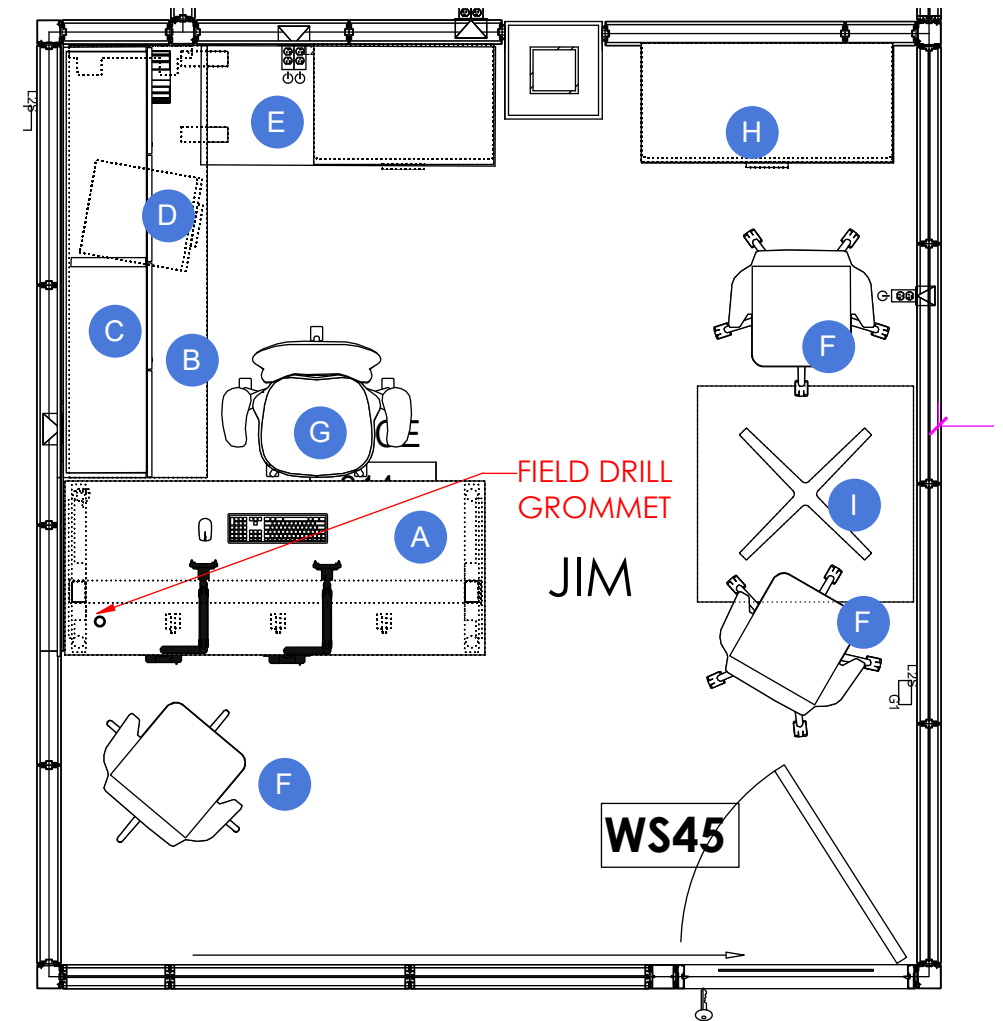

1 RENDERING
SCALE: NTS

LEGEND

A. 30D x 72W Height Adjustable Desk with modesty panel, monitor arms, convenience outlets, power strip and cable management
Laminate: Warm Stone
Paint: White

B. 24D x 72W Fixed height surface.
Laminate: Warm Stone
Paint: White

C. 72W hinged door overhead shelf with tack board
Laminate: Clear on Ash
Fabric: Daydream Juniper

D. Box/File mobile pedestal
Laminate: Clear on Ash
Pull: Warm Stone

E. 36W 2-drawer lateral under 24d x 54W surface
Laminate: Warm Stone top, Clear on Ash storage
Pull: Warm Stone

F. Guest Chair
Fabric: Momentum Centric, Annatto
Shell: White
Base: Polished Aluminum

G. Task Chair
Chair 2

H. 42W 3-drawer lateral file with open shelves above
Laminate: Clear on Ash
Pull: Warm Stone

I. 36SQ table
Laminate: Warm Stone
Paint: White

2 PLAN VIEW
SCALE: NTS