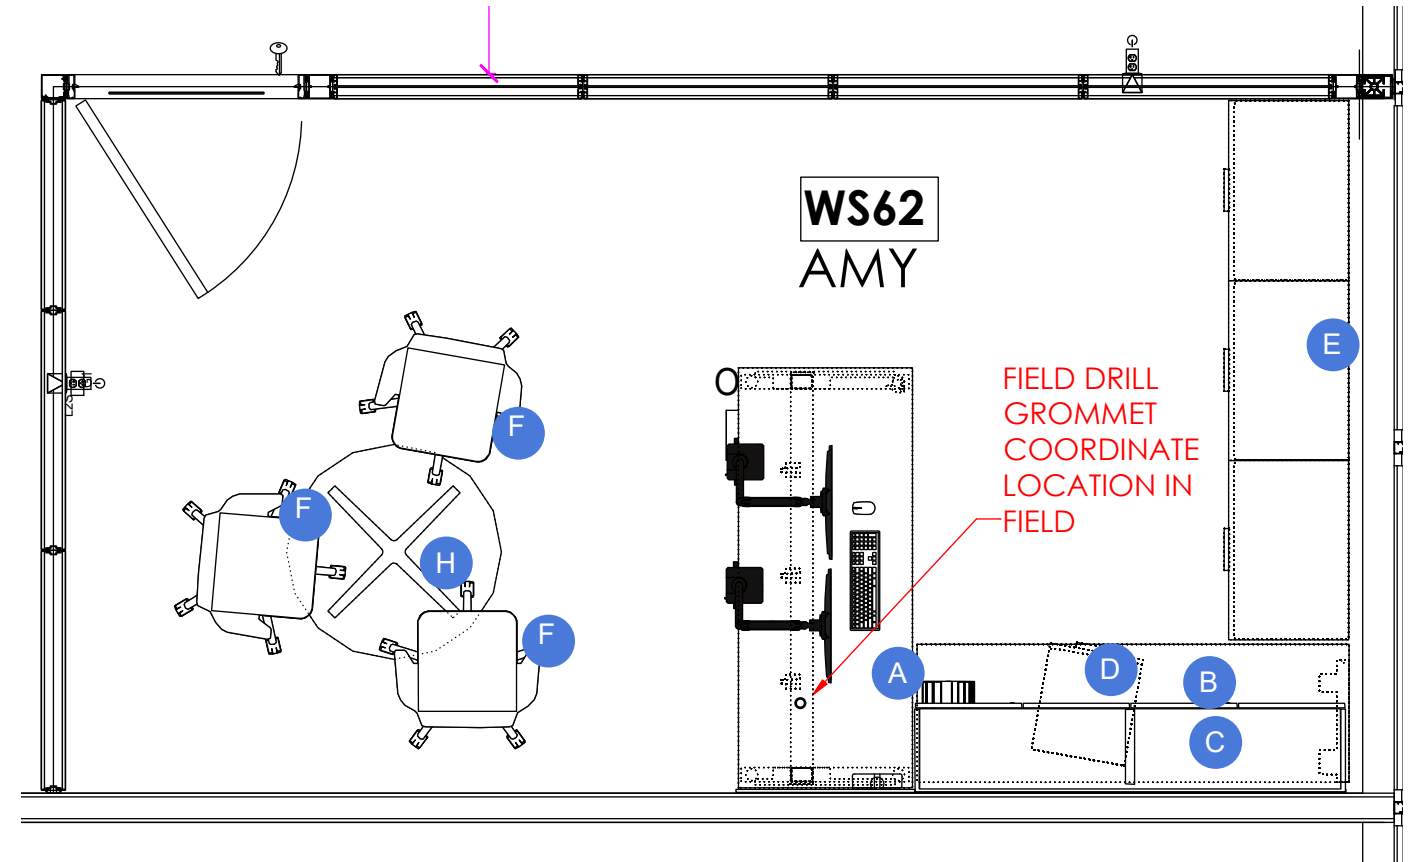

**2 PLAN VIEW**  
SCALE: NTS

1 RENDERING  
SCALE: NTS

LEGEND

A. 30D x 72W Height Adjustable Desk with modesty panel, monitor arms, convenience outlets, power strip and cable management  
Laminate: Warm Stone  
Paint: White