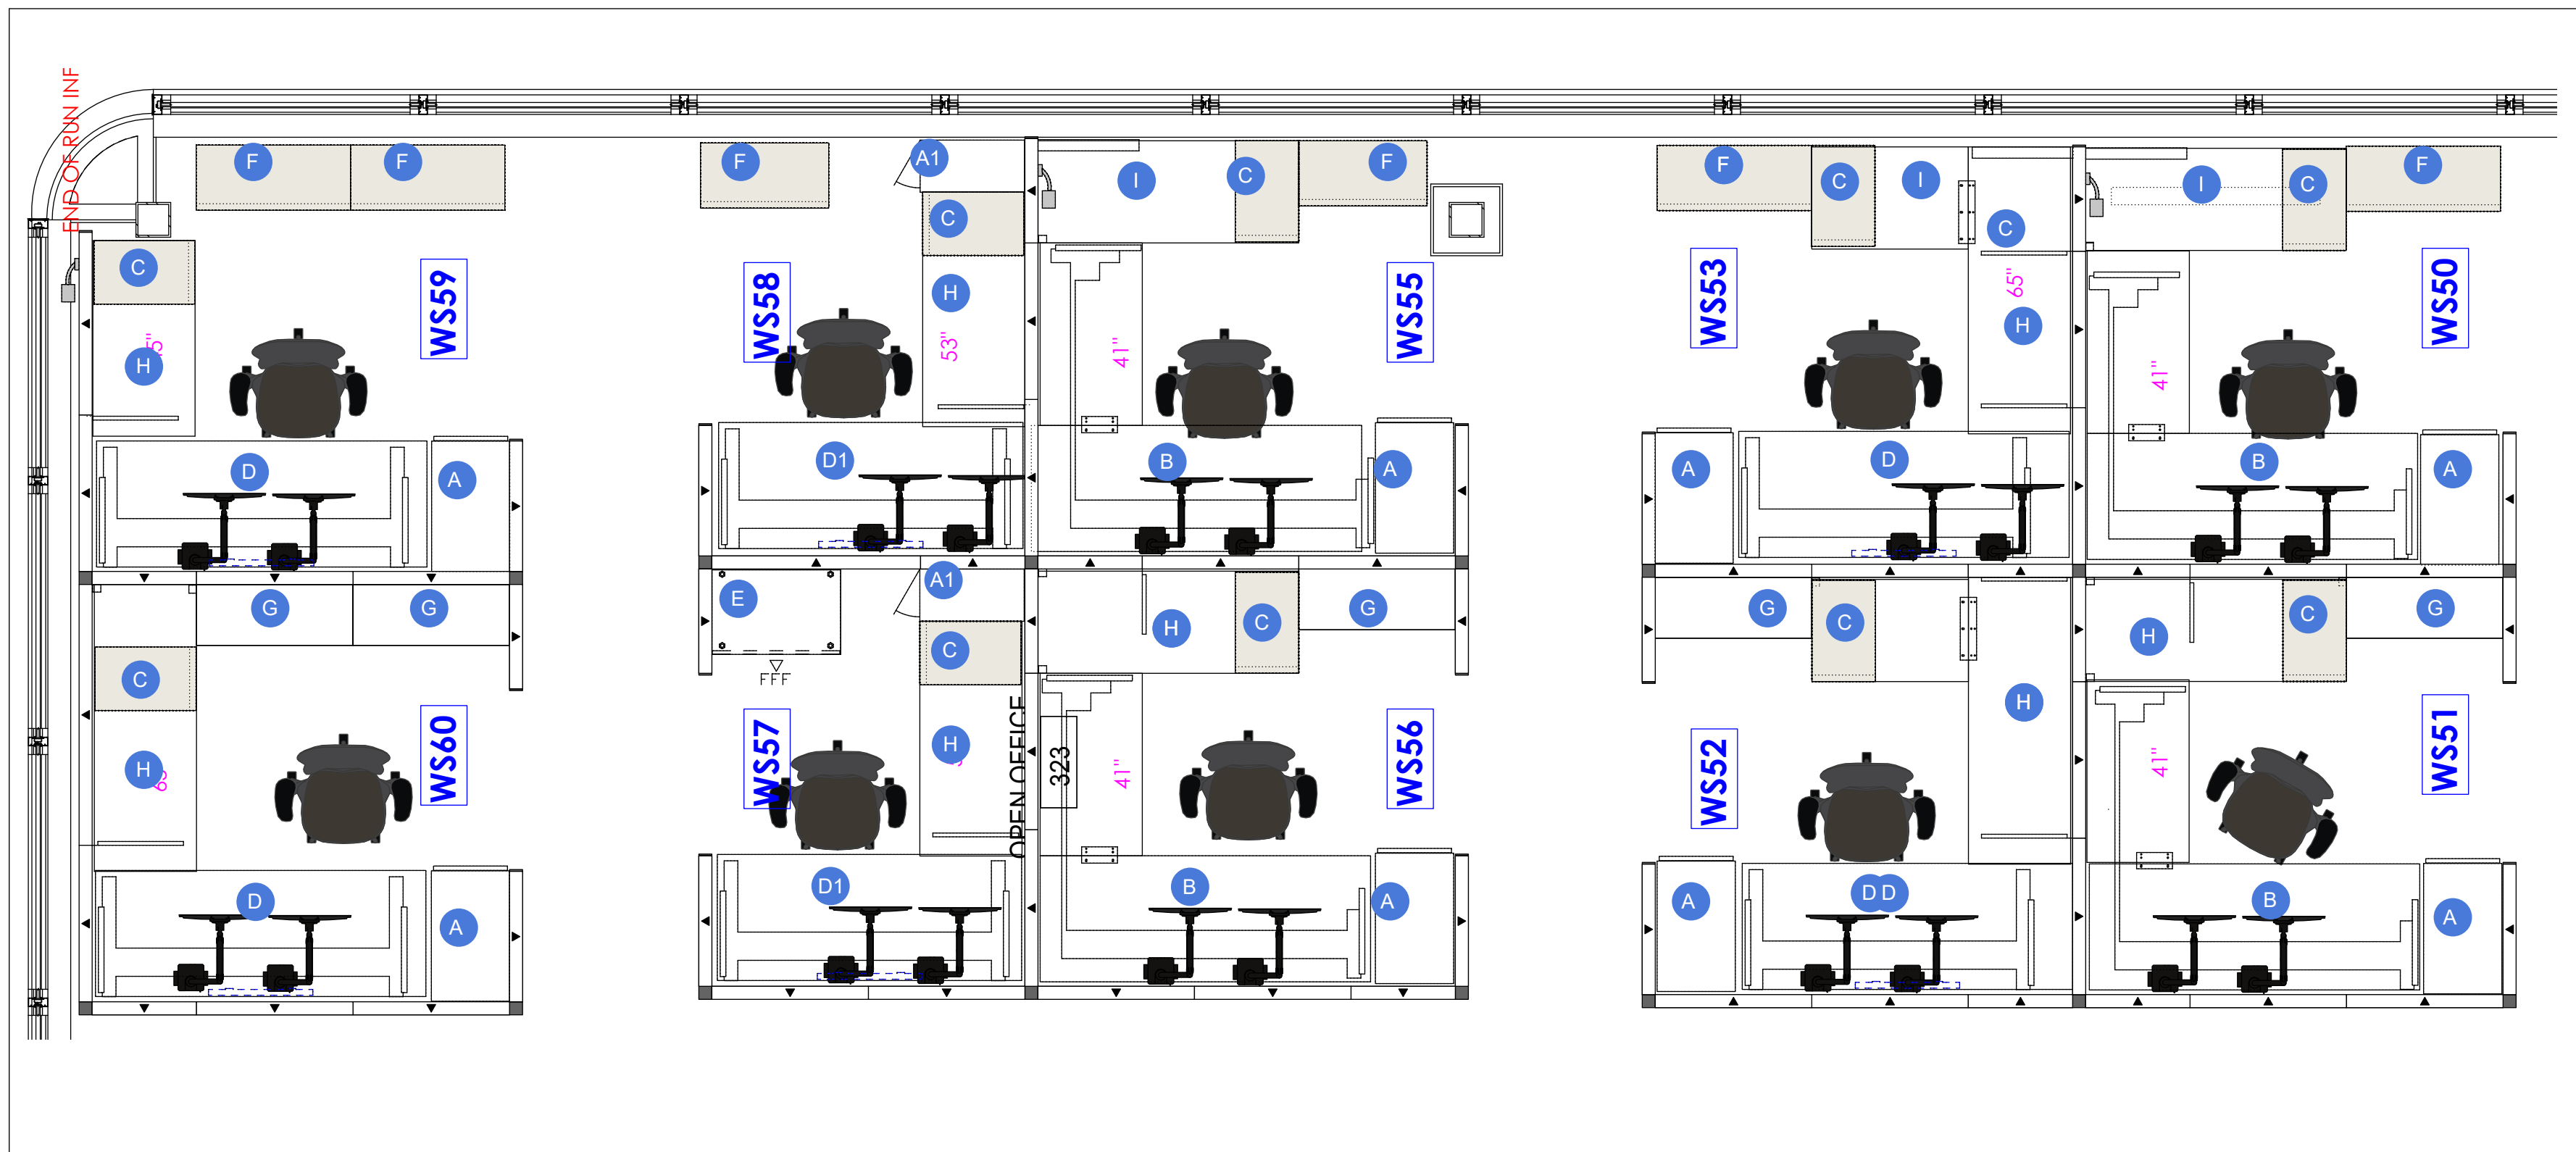

A. SLIDE OUT PERSONAL STORAGE

1 PLAN SCALE: 1/4"