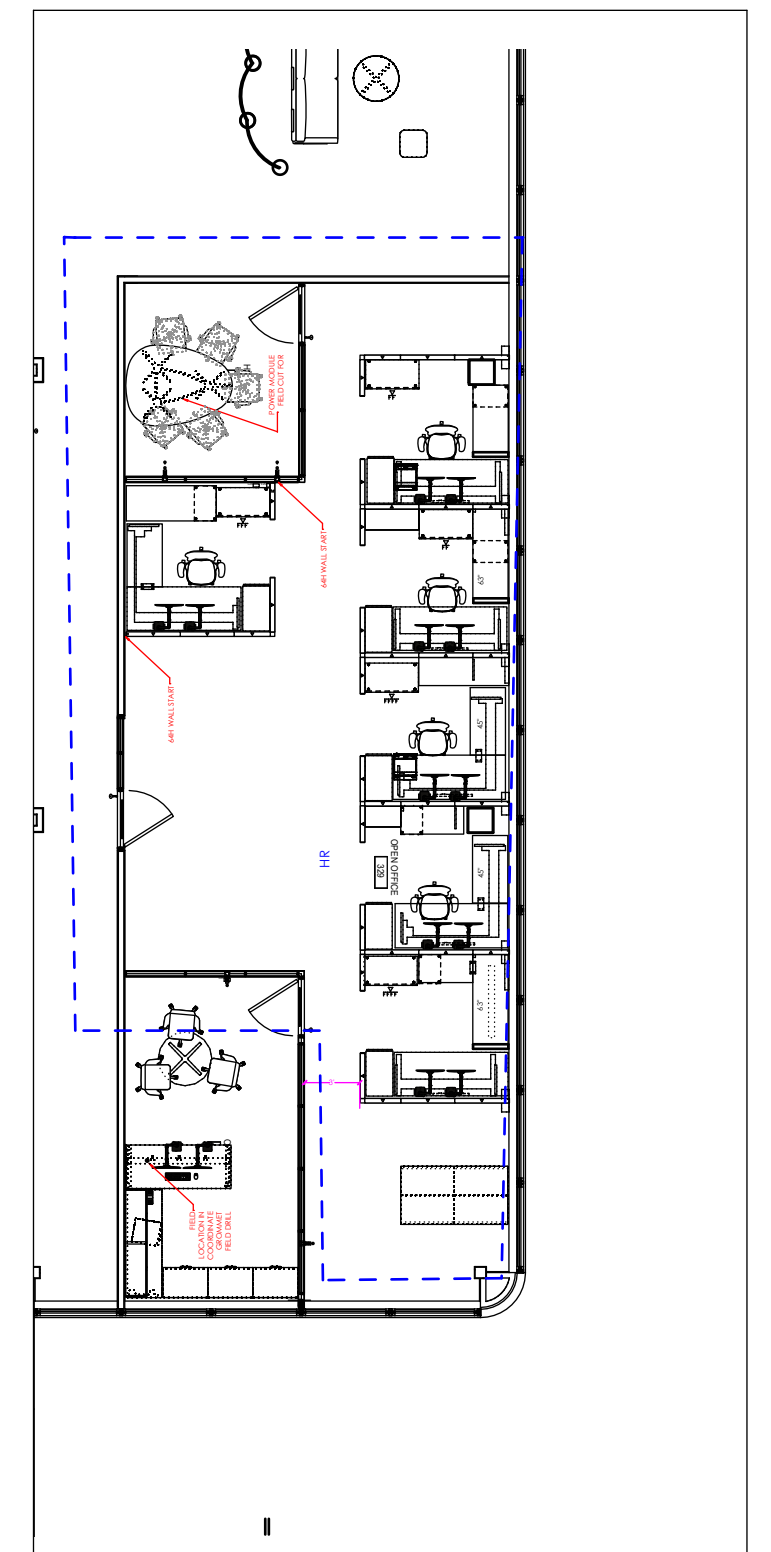

LEGEND

- A. 18W x 30D x 49H Pull out Storage Tower with Shelves
    Laminate: 91 White case, Clear on Ash Front
    Pull: Warm Stone
  - B. L-Shape Height Adjustable table, 76W x 30W with 42W x 24D Return
    Laminate: Warm Stone
    Paint: White
  - C. Box/Box/File pedestal, 15W x 24D
    *C1 same, 18D
    Paint: 91 White
  - D. File/File pedestal, 15W x 18D
    Paint: 91 White
  - E. 3-Drawer Lateral file, 36W
    Paint: 91 White
  - F. 2-Drawer Lateral file, 36W
  - G. Panel hung open shelves, 15D, 36W
    Paint: Warm Stone
  - H. 24D Panel-Hung surface
    *H1 same, 18D
    Laminate: Warm Stone
  - I. 24D Free-standing surface
    Laminate: Warm Stone
  - K. Height Adjustable Table, 76W x 29W
    Laminate: Warm Stone
    Paint: White
  - L. Slat Wall Accessories, Warm Stone
  - M. Box/File Mobile Pedestal w/cushion
    Paint: 91 White
    Fabric: Boundary, Grey
2. All Panels 50H fabric w/14H Powder Glass stack
   Fabric: Broadcloth II Mineral
   Trim: Warm Stone
   Supports: Warm Stone