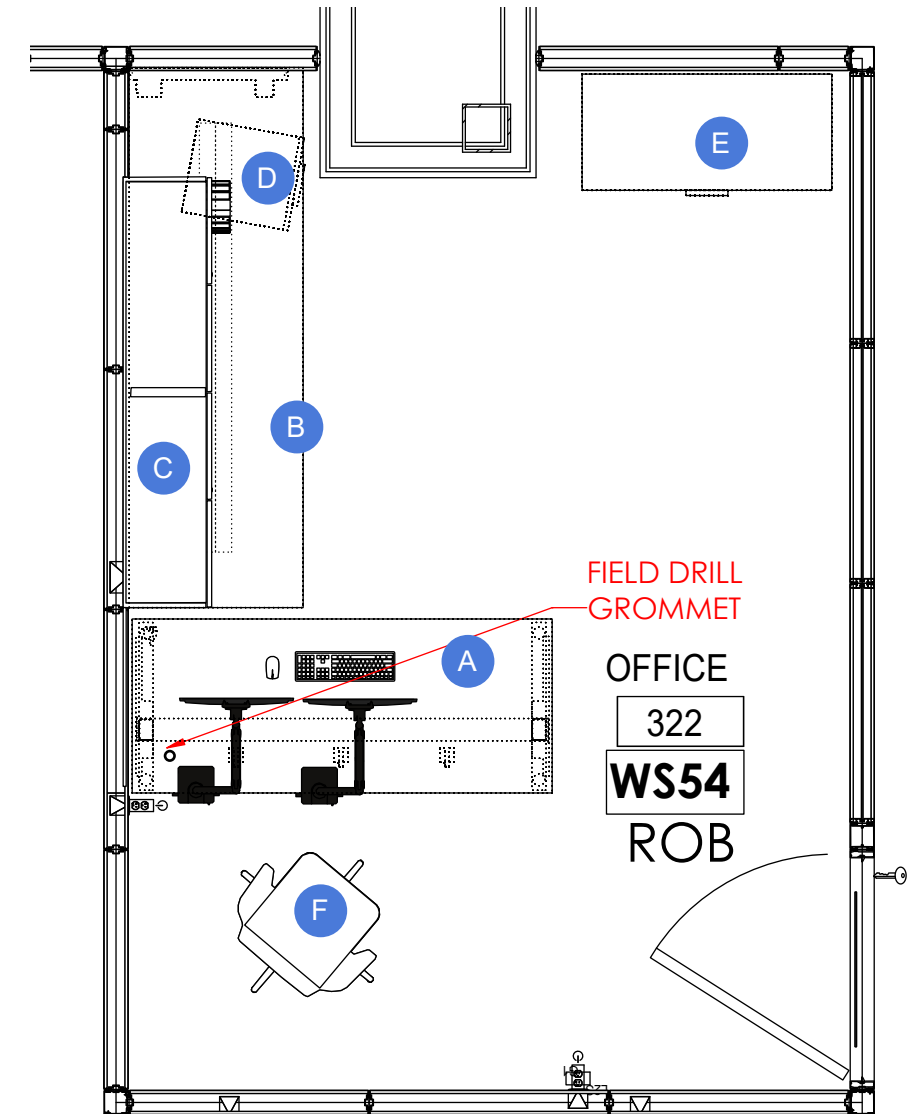

1 RENDERING
SCALE: NTS

LEGEND

A. 30D x 72W Height Adjustable Desk with modesty panel, monitor arms, convenience outlets, power strip and cable management
Laminate: Warm Stone
Paint: White

B. 30D x 90W Fixed height surface.
Laminate: Warm Stone
Paint: White

C. 72W hinged door overhead shelf with tack board
Laminate: Clear on Ash
Fabric: Daydream Juniper

D. Box/File mobile pedestal
Laminate: Clear on Ash
Pull: Warm Stone

E. 42W 2-drawer lateral
Paint: 91 White
Pull" Warm Stone

F. Guest Chair
Fabric: Momentum Centric, Annatto
Shell: White
Base: Polished Aluminum

G. Task Chair
Existing

2 PLAN VIEW
SCALE: NTS