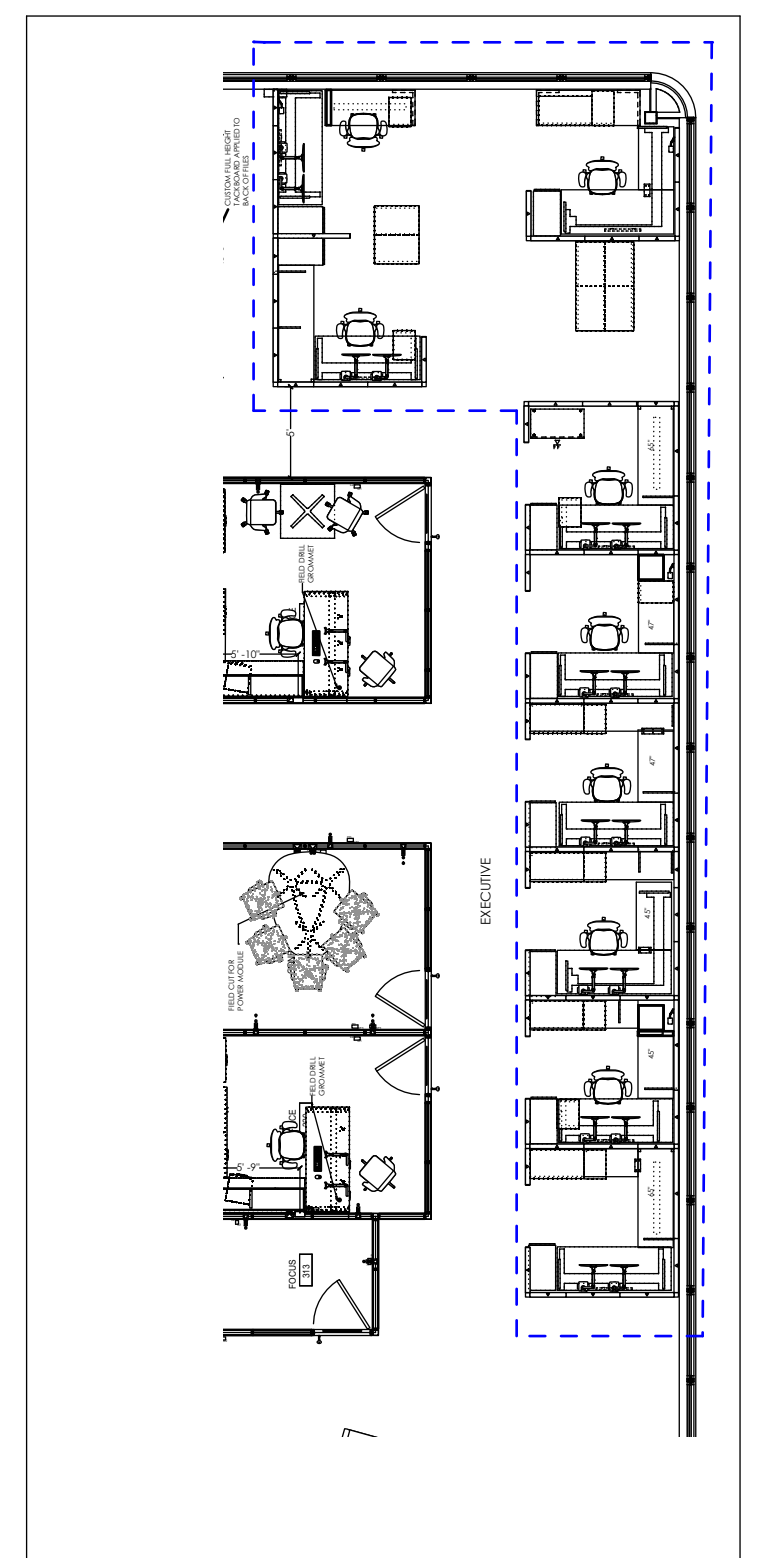

TYPICAL OFFICE ELEVATION B

**LEGEND**

- A. 18W x 30D x 49H Pull out Storage Tower with Shelves  
Laminate: 91 White case, Clear on Ash front  
Pull: Warm Stone
  - B. L-Shape Height Adjustable table, 76W x 30W with 42W x 24D Return  
Laminate: Warm Stone  
Paint: White
  - C. Box/Box/File pedestal, 15W x  
\*C1 same, 17D  
Paint: 91 White
  - D. File/File pedestal, 30W x 17D  
Paint: 91 White
  - E. 3-Drawer Lateral file, 36W  
Paint: 91 White
  - G. Panel hung open shelves, 15D, 36W  
Paint: Warm Stone
  - H. 24D & 20D Panel-Hung surface  
Laminate: Warm Stone
  - I. 24D Free-standing surface  
Laminate: Warm Stone
  - J. 30W 2-Drawer lateral file, common top  
Paint: 91 White  
Laminate: Warm Stone
  - K. Height Adjustable Table, 76W x 29W  
\*K1, same, 70W  
Laminate: Warm Stone  
Paint: White
  - L. Slat Wall Accessories, Warm Stone
  - M. Box/File Mobile Pedestal w/cushion  
Paint: 91 White  
Fabric: Boundary, Grey
  - N. Marker Board
- All Panels 50H fabric w/14H Powder Glass stack  
Fabric: Broadcloth II Mineral  
Trim: Warm Stone  
Supports: Warm Stone

A. SLIDE OUT PERSONAL STORAGE

1 PLAN SCALE: 1/4"

2 KEY PLAN SCALE: NTS

1 PLAN  
SCALE: 3/8"

LEGEND

A. 18W x 30D x 49H Pull out Storage Tower with Shelves  
Laminate: 91 White case, Clear on Ash front  
Pull: Warm Stone

B. L-Shape Height Adjustable table, 76W x 30W with 42W x 24D Return  
Laminate: Warm Stone  
Paint: White

C. Box/Box/File pedestal, 15W x 18D  
Paint: 91 White

D. Height Adjustable desk, 76W x 29D  
\*D1, same, 70W  
Laminate: Warm Stone  
Paint: White

### LEGEND

A. 30D x 72W Height Adjustable Desk with modesty panel, monitor arms, convenience outlets, power strip and cable management  
Laminate: Warm Stone  
Paint: White

B. 24D x 72W Fixed height surface.  
Laminate: Warm Stone  
Paint: White