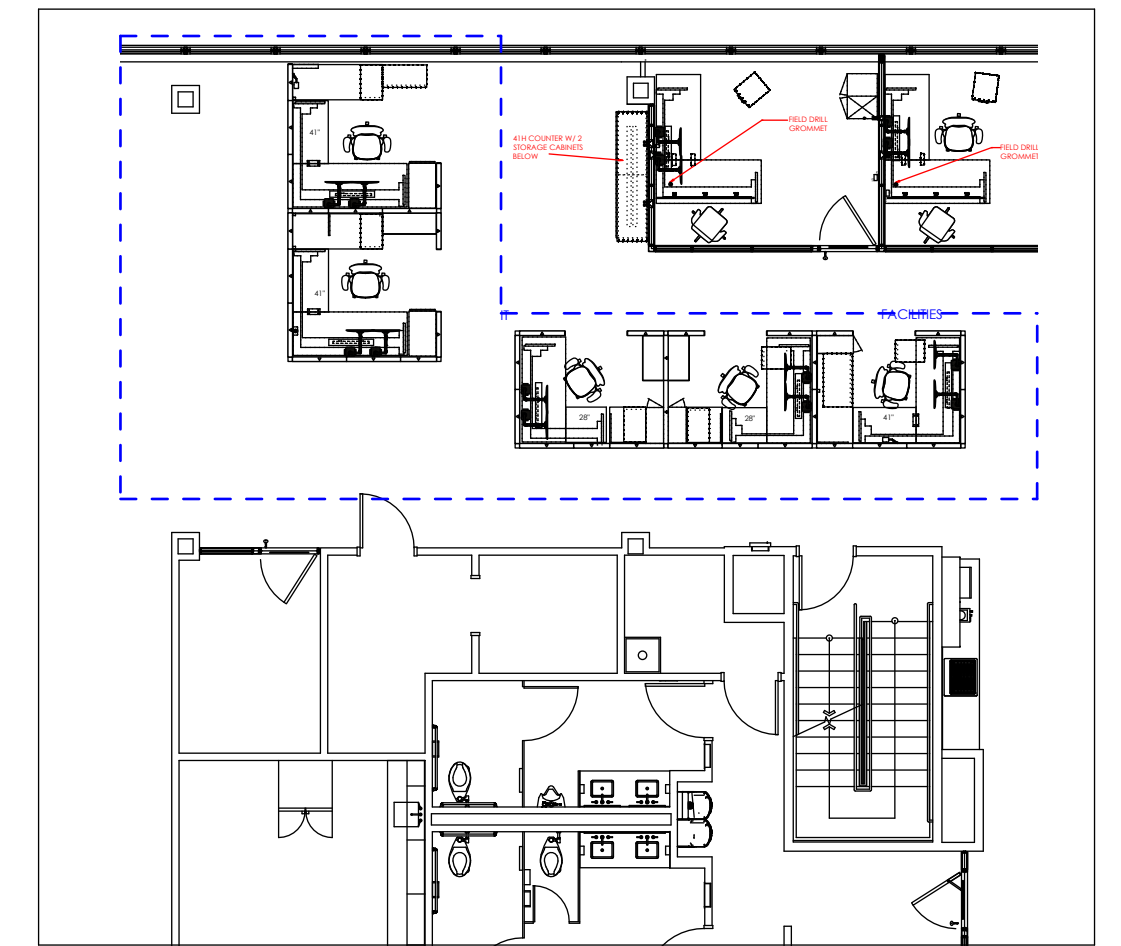

A. WARDROBE TOWER

1 PLAN  
SCALE: 1/4"

2 KEY PLAN  
SCALE: NTS

**LEGEND**

- A. 12W x 24D x 49H Hinged Storage Tower  
Laminate: 91 White case, Clear Ash front  
Pull: Warm Stone
  - A1. 15W x 30D Slide out Storage Tower
  - B. L-Shape Height Adjustable table, 76W x 30W with  
42W x 24D Return  
\*B1 same, 70W  
Laminate: Warm Stone  
Paint: White
  - C. Box/Box/File pedestal, 15W x 24D  
Paint: 91 White
  - D. File/File pedestal, 30W x 17D  
Paint: 91 White
  - E. 3-Drawer Lateral file, 36W  
Paint: 91 White
  - G. Panel hung open shelves, 15D, 36W  
Paint: Warm Stone
  - H. 24D Panel-Hung surface  
Laminate: Warm Stone
  - K. Height Adjustable Table, 70W x 30W  
Laminate: Warm Stone  
Paint: White
  - L. Slat wall with/organizing tools  
Paint: Warm Stone
  - M. Box/File Mobile Pedestal w/cushion
- All Panels 50H fabric w/14H Powder Glass stack  
Fabric: Broadcloth II Mineral  
Trim: Warm Stone  
Supports: Warm Stone

**2** KEY PLAN  
SCALE: NTS

A1. WARDROBE TOWER

A. SLIDE OUT PERSONAL STORAGE

**1** PLANS  
SCALE: 1/4"

**1 RENDERING**  
SCALE: NTS

**LEGEND**

A. 30D x 54W Height Adjustable L-Shape Desk with monitor arms, convenience outlets, power strip and cable management  
Laminate: Warm Stone  
Paint: White

B. 30D x 72W Height Adjustable L-shape desk, with modesty panel  
Laminate: Warm Stone, Clear on Ash Modesty

D. Box/File mobile pedestal  
Laminate: Clear on Ash  
Pull: Warm Stone

E. 30W x 72H 2-door cabinet/wardrobe with coat hook left, adjustable shelves right  
Laminate: Clear on Ash  
Pull: Warm Stone: