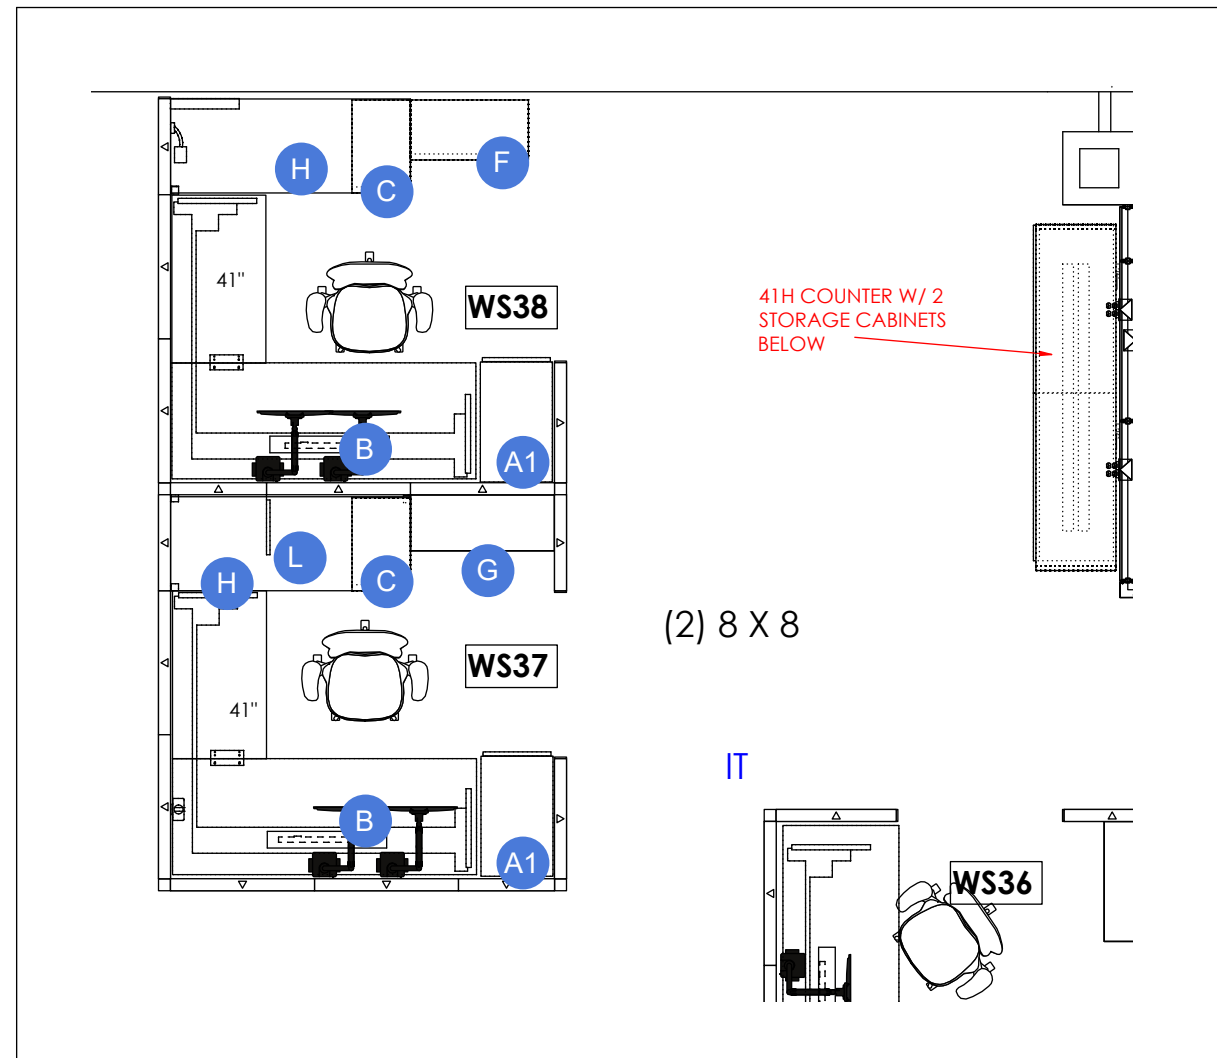

A. WARDROBE TOWER

1 PLAN  
SCALE: 1/4"

2 KEY PLAN  
SCALE: NTS

**LEGEND**

- A. 12W x 24D x 49H Hinged Storage Tower  
Laminate: 91 White case, Clear Ash front  
Pull: Warm Stone
  - A1. 15W x 30D Slide out Storage Tower
  - B. L-Shape Height Adjustable table, 76W x 30W with  
42W x 24D Return  
\*B1 same, 70W  
Laminate: Warm Stone  
Paint: White
  - C. Box/Box/File pedestal, 15W x 24D  
Paint: 91 White
  - D. File/File pedestal, 30W x 17D  
Paint: 91 White
  - E. 3-Drawer Lateral file, 36W  
Paint: 91 White
  - G. Panel hung open shelves, 15D, 36W  
Paint: Warm Stone
  - H. 24D Panel-Hung surface  
Laminate: Warm Stone
  - K. Height Adjustable Table, 70W x 30W  
Laminate: Warm Stone  
Paint: White
  - L. Slat wall with/organizing tools  
Paint: Warm Stone
  - M. Box/File Mobile Pedestal w/cushion
- All Panels 50H fabric w/14H Powder Glass stack  
Fabric: Broadcloth II Mineral  
Trim: Warm Stone  
Supports: Warm Stone

**2** KEY PLAN  
SCALE: NTS

A1. WARDROBE TOWER

A. SLIDE OUT PERSONAL STORAGE

**1** PLANS  
SCALE: 1/4"

**1 RENDERING**  
SCALE: NTS

**LEGEND**

A. 30D x 54W Height Adjustable L-Shape Desk with monitor arms, convenience outlets, power strip and cable management  
Laminate: Warm Stone  
Paint: White

B. 30D x 72W Height Adjustable L-shape desk, with modesty panel  
Laminate: Warm Stone, Clear on Ash Modesty

D. Box/File mobile pedestal  
Laminate: Clear on Ash  
Pull: Warm Stone

E. 30W x 72H 2-door cabinet/wardrobe with coat hook left, adjustable shelves right  
Laminate: Clear on Ash  
Pull: Warm Stone: