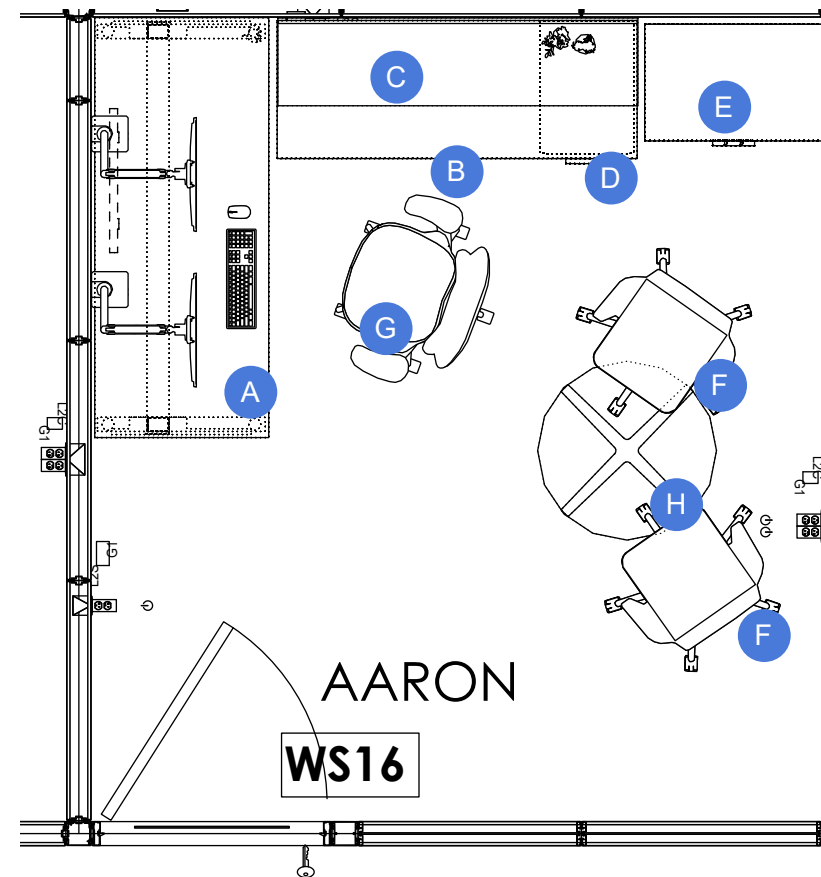

**1 RENDERING**  
SCALE: NTS

**LEGEND**

A. 30D x 72W Height Adjustable Desk with monitor arms, convenience outlets, power strip and cable management  
Laminate: Warm Stone  
Paint: White

B. 24D x 60W Fixed height surface  
Laminate: Warm Stone  
Paint: White