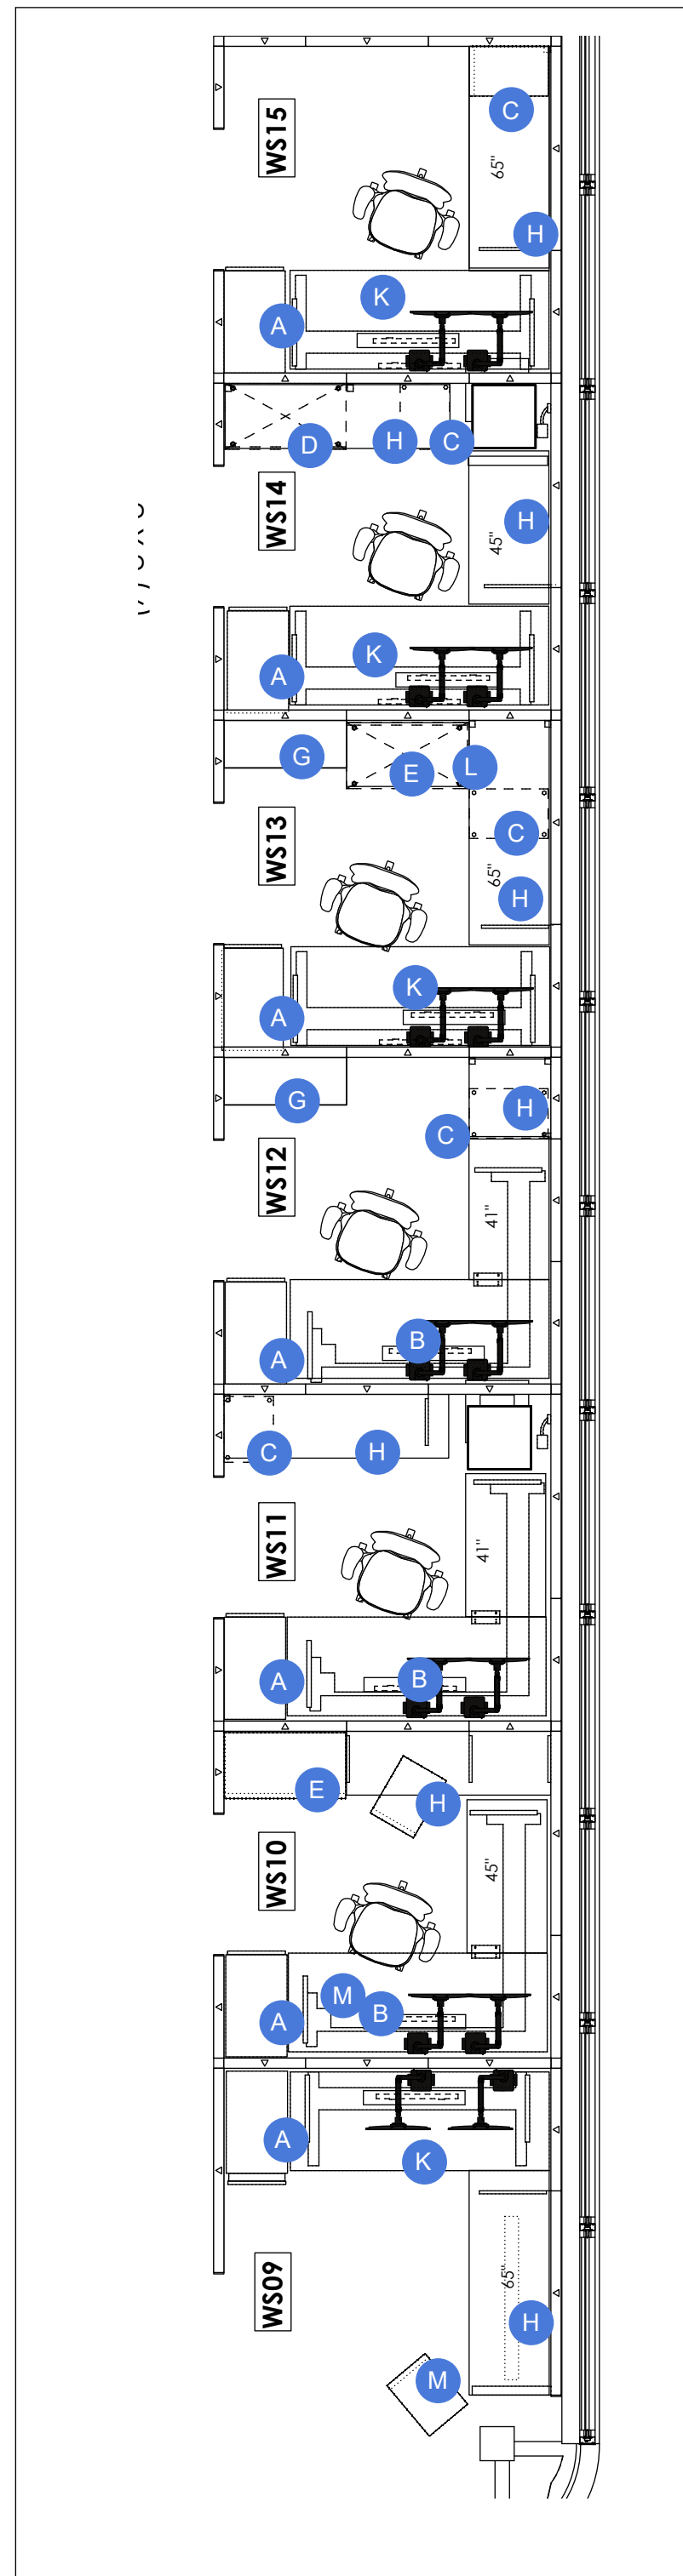

1 PLAN
SCALE: 1/4"