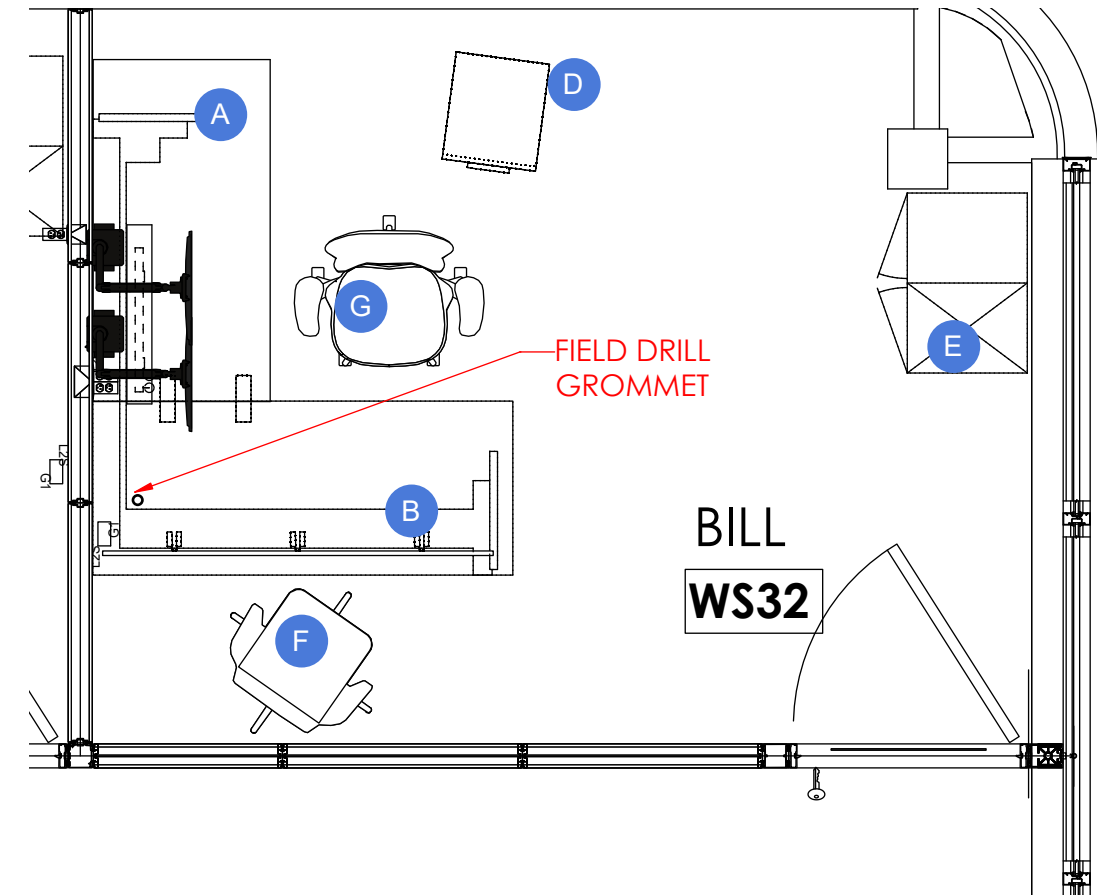

H. 30Diameter table  
Laminate: Warm Stone  
Paint: White

**1 RENDERING**  
SCALE: NTS

**LEGEND**

A. 30D x 54W Height Adjustable L-Shape Desk with monitor arms, convenience outlets, power strip and cable management  
Laminate: Warm Stone  
Paint: White

B. 30D x 72W Height Adjustable L-shape desk, with modesty panel  
Laminate: Warm Stone

D. Box/File mobile pedestal  
Laminate: Warm Stone  
Pull: Warm Stone

E. 30W x 72H 2-door cabinet/wardrobe with coat hook left, adjustable shelves right  
Laminate: Clear on Ash  
Pull: Warm Stone