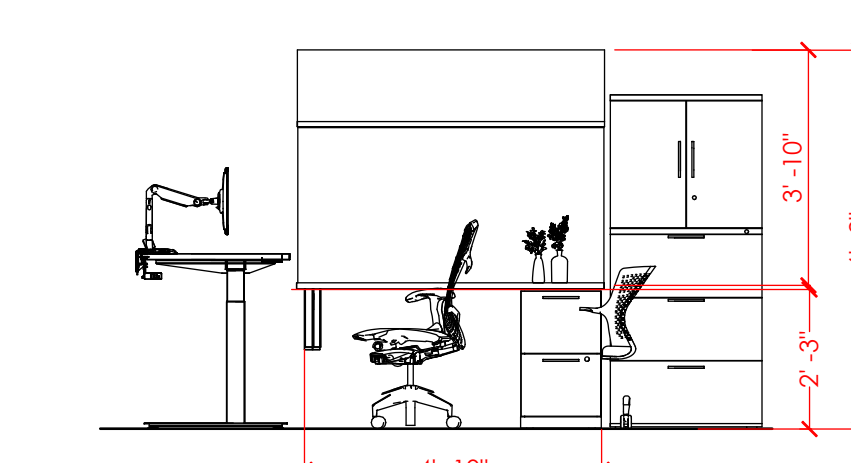

Elevation B

TYPICAL OFFICE ELEVATION B

CONTACT INFORMATION

DESIGNER: M. CONNORS

ACCOUNT EXECUTIVE: P. CHATPUT

PROJECT MANAGER:

DRAWING

PROJECT#: 196020

PHASE: DOCUMENTATION

FLOOR: FL02

ISSUED DATE: 11.26.24

SCALE: AS NOTED

VIEW: COMPONENT