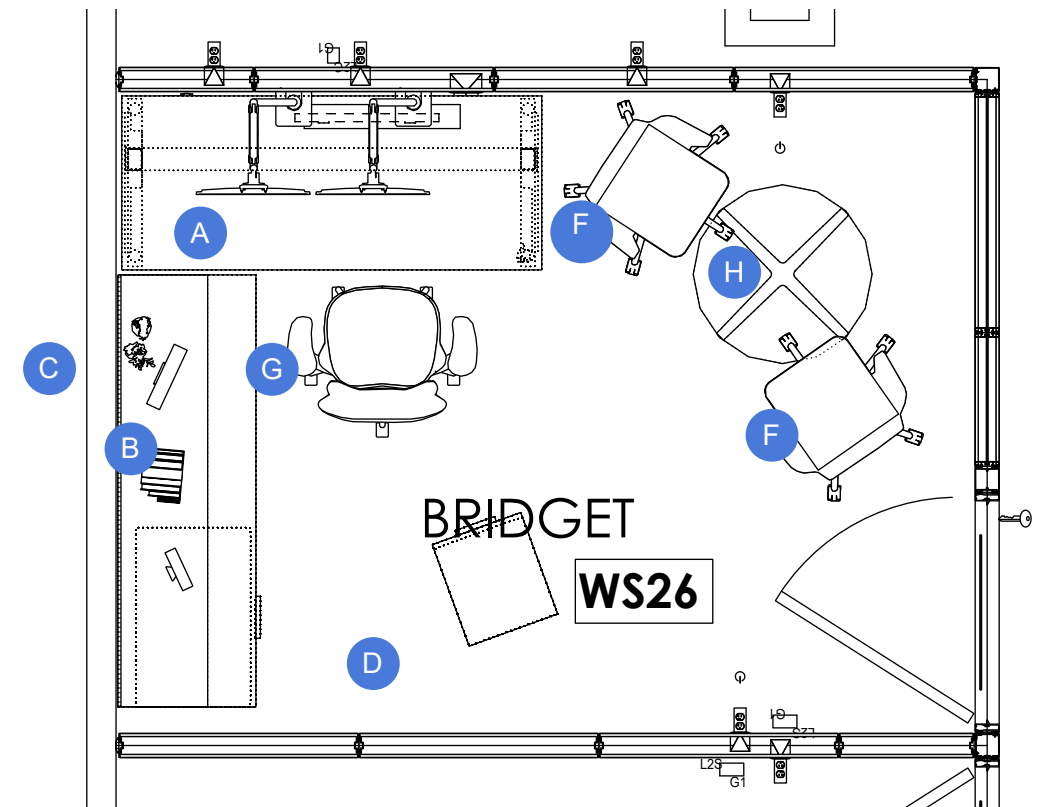

1 RENDERING
SCALE: NTS

LEGEND

A. 30D x 72W Height Adjustable Desk with monitor arms, convenience outlets, power strip and cable management
Laminate: Warm Stone
Paint: White

B. 24D x 72W Fixed height surface with 2-drawer lateral file
Laminate: Warm Stone top, Clear on Ash Storage

C. 72W hinged door overhead shelf with tack board
Laminate: Clear on Ash
Fabric: Daydream Juniper

D. Box/File mobile pedestal
Laminate: Clear on Ash
Pull: Warm Stone

2 PLAN VIEW
SCALE: NTS

F. Guest Chair
Fabric: Momentum Centric Annatto
Shell: White
Base: Polished Aluminum

G. Task Chair
Chair 1

H. 30Diameter table
Laminate: Warm Stone
Paint: White