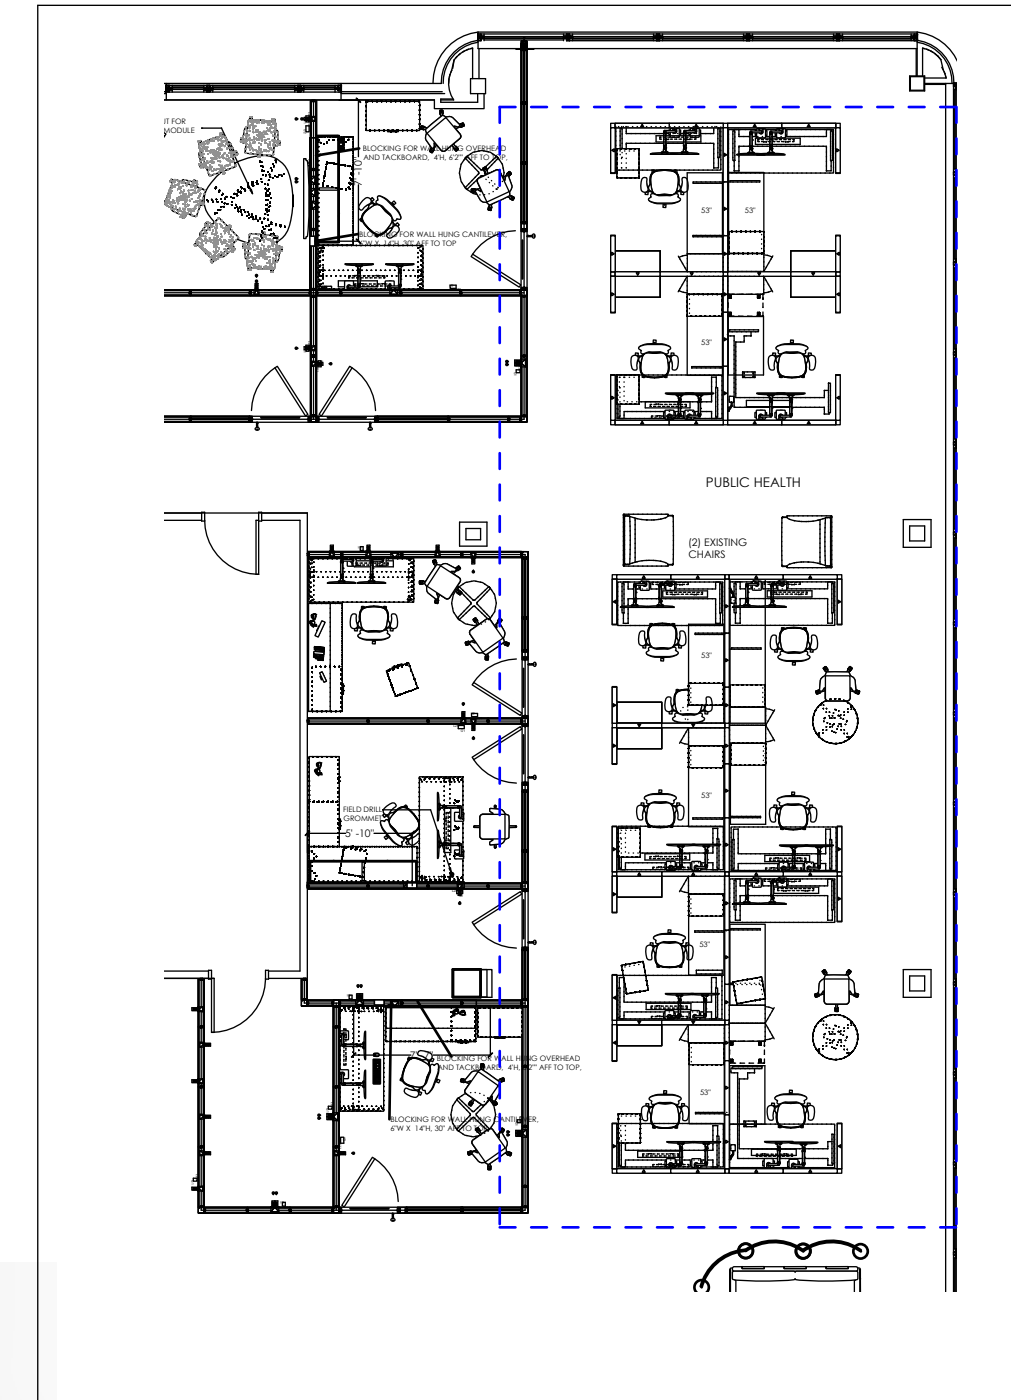

2 KEY PLAN
SCALE: NTS