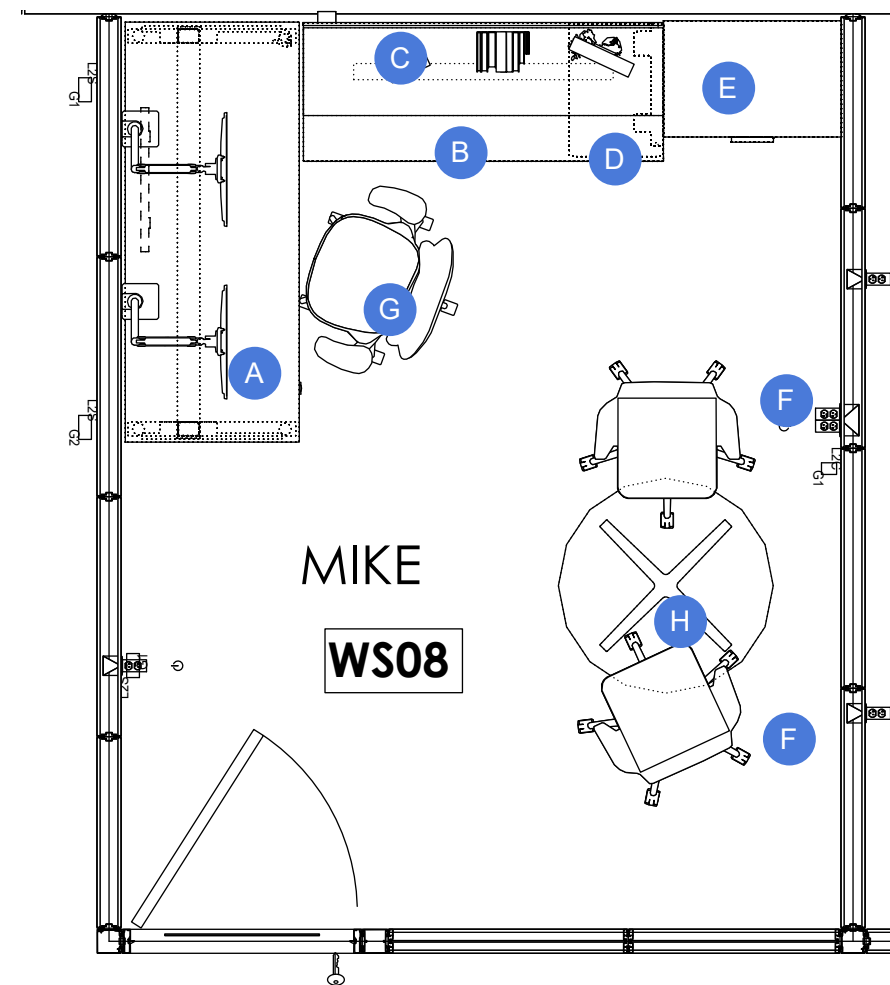

1 RENDERING
SCALE: NTS

LEGEND

A. 30D x 72W Height Adjustable Desk with monitor arms, convenience outlets, power strip and cable management
Laminate: Warm Stone
Paint: White

B. 24D x 60W Fixed height surface
Laminate: Warm Stone
Paint: Warm Stone

C. 60W overhead shelf with tack board
Laminate: Clear on Ash
Fabric: Daydream Juniper

D. File/File pedestal
Laminate: Clear on Ash
Pull: Warm Stone

E. 36W 3-drawer lateral file with cabinet above
Paint: 91 White

2 PLAN VIEW
SCALE: NTS

F. Guest Chair
Fabric: Momentum Centric Annatto
Shell: White
Base: Polished Aluminum

G. Task Chair
Chair 1

H. 30 Diameter table
Laminate: Warm Stone
Paint: White