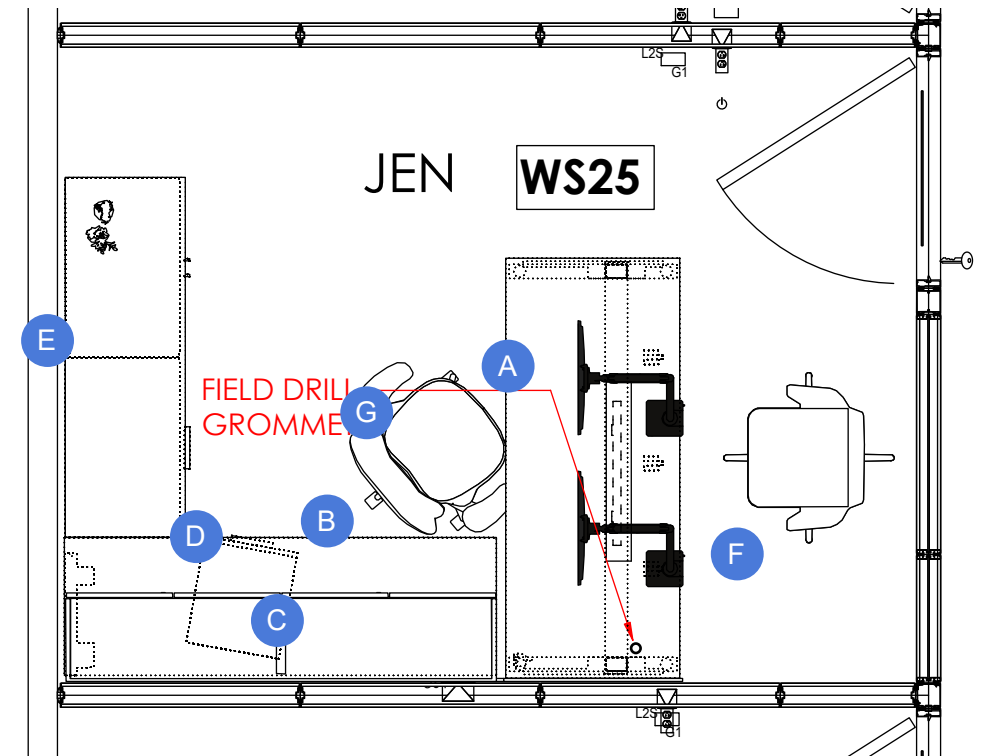

2 PLAN VIEW
SCALE: NTS

F. Guest Chair
Fabric: Momentum Centric Annatto
Paint:

G. Task Chair
Chair 2