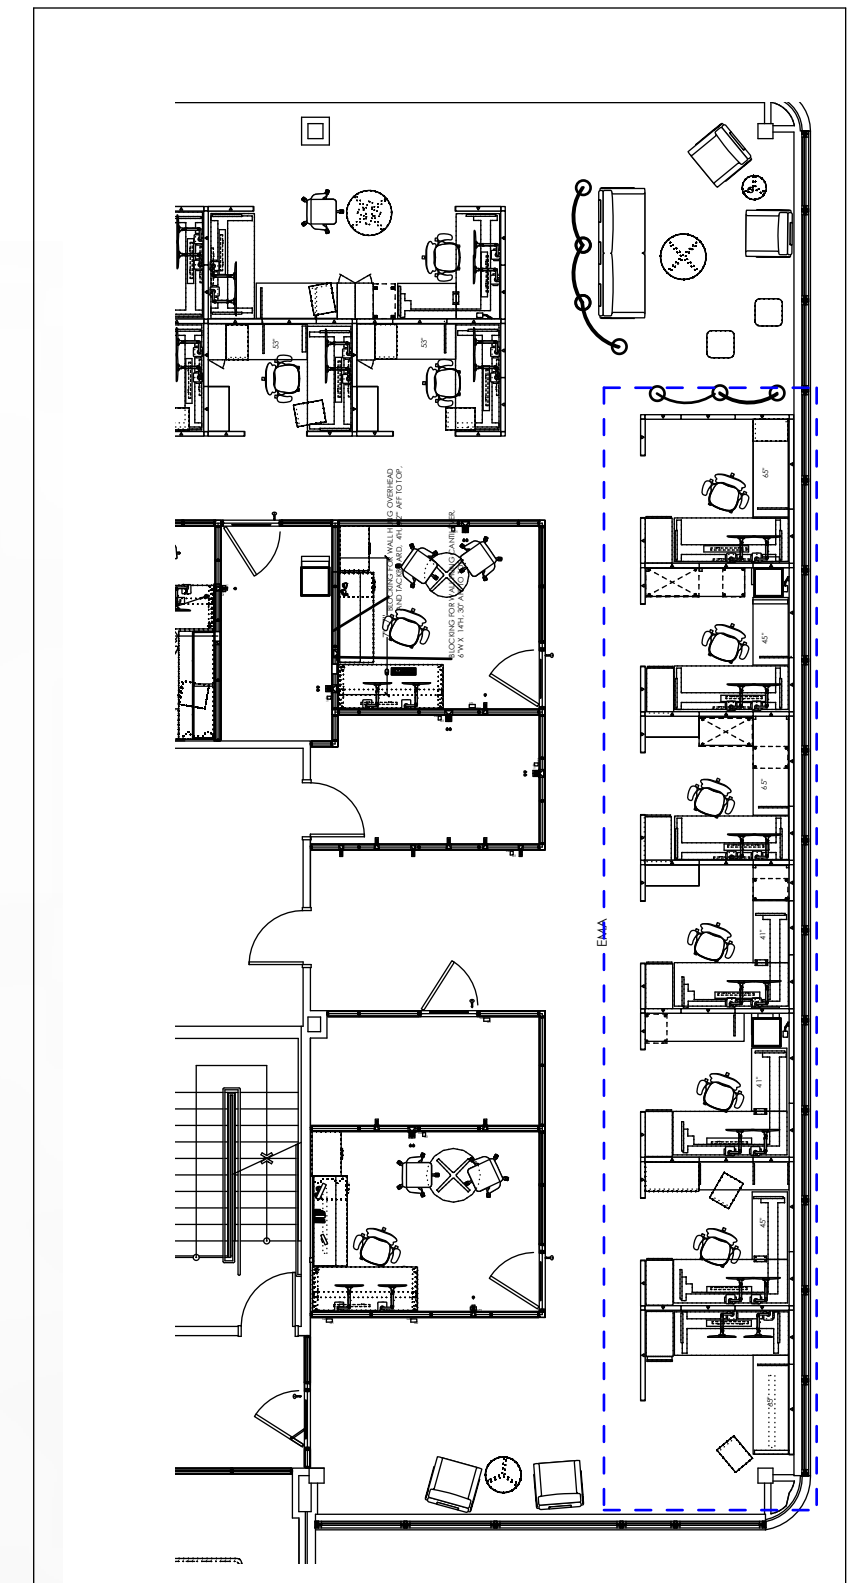

2 KEY PLAN
SCALE: NTS