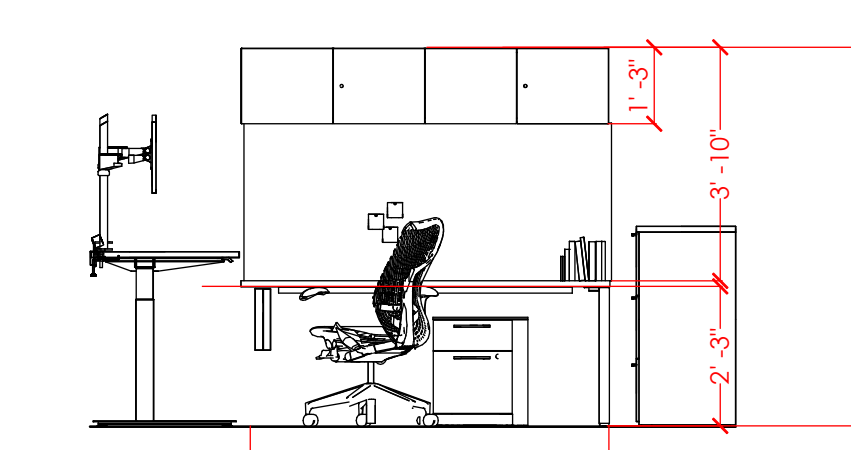

REV#	DATE	REVISION DESCRIPTION

Elevation A

TYPICAL OFFICE ELEVATION A, C, D