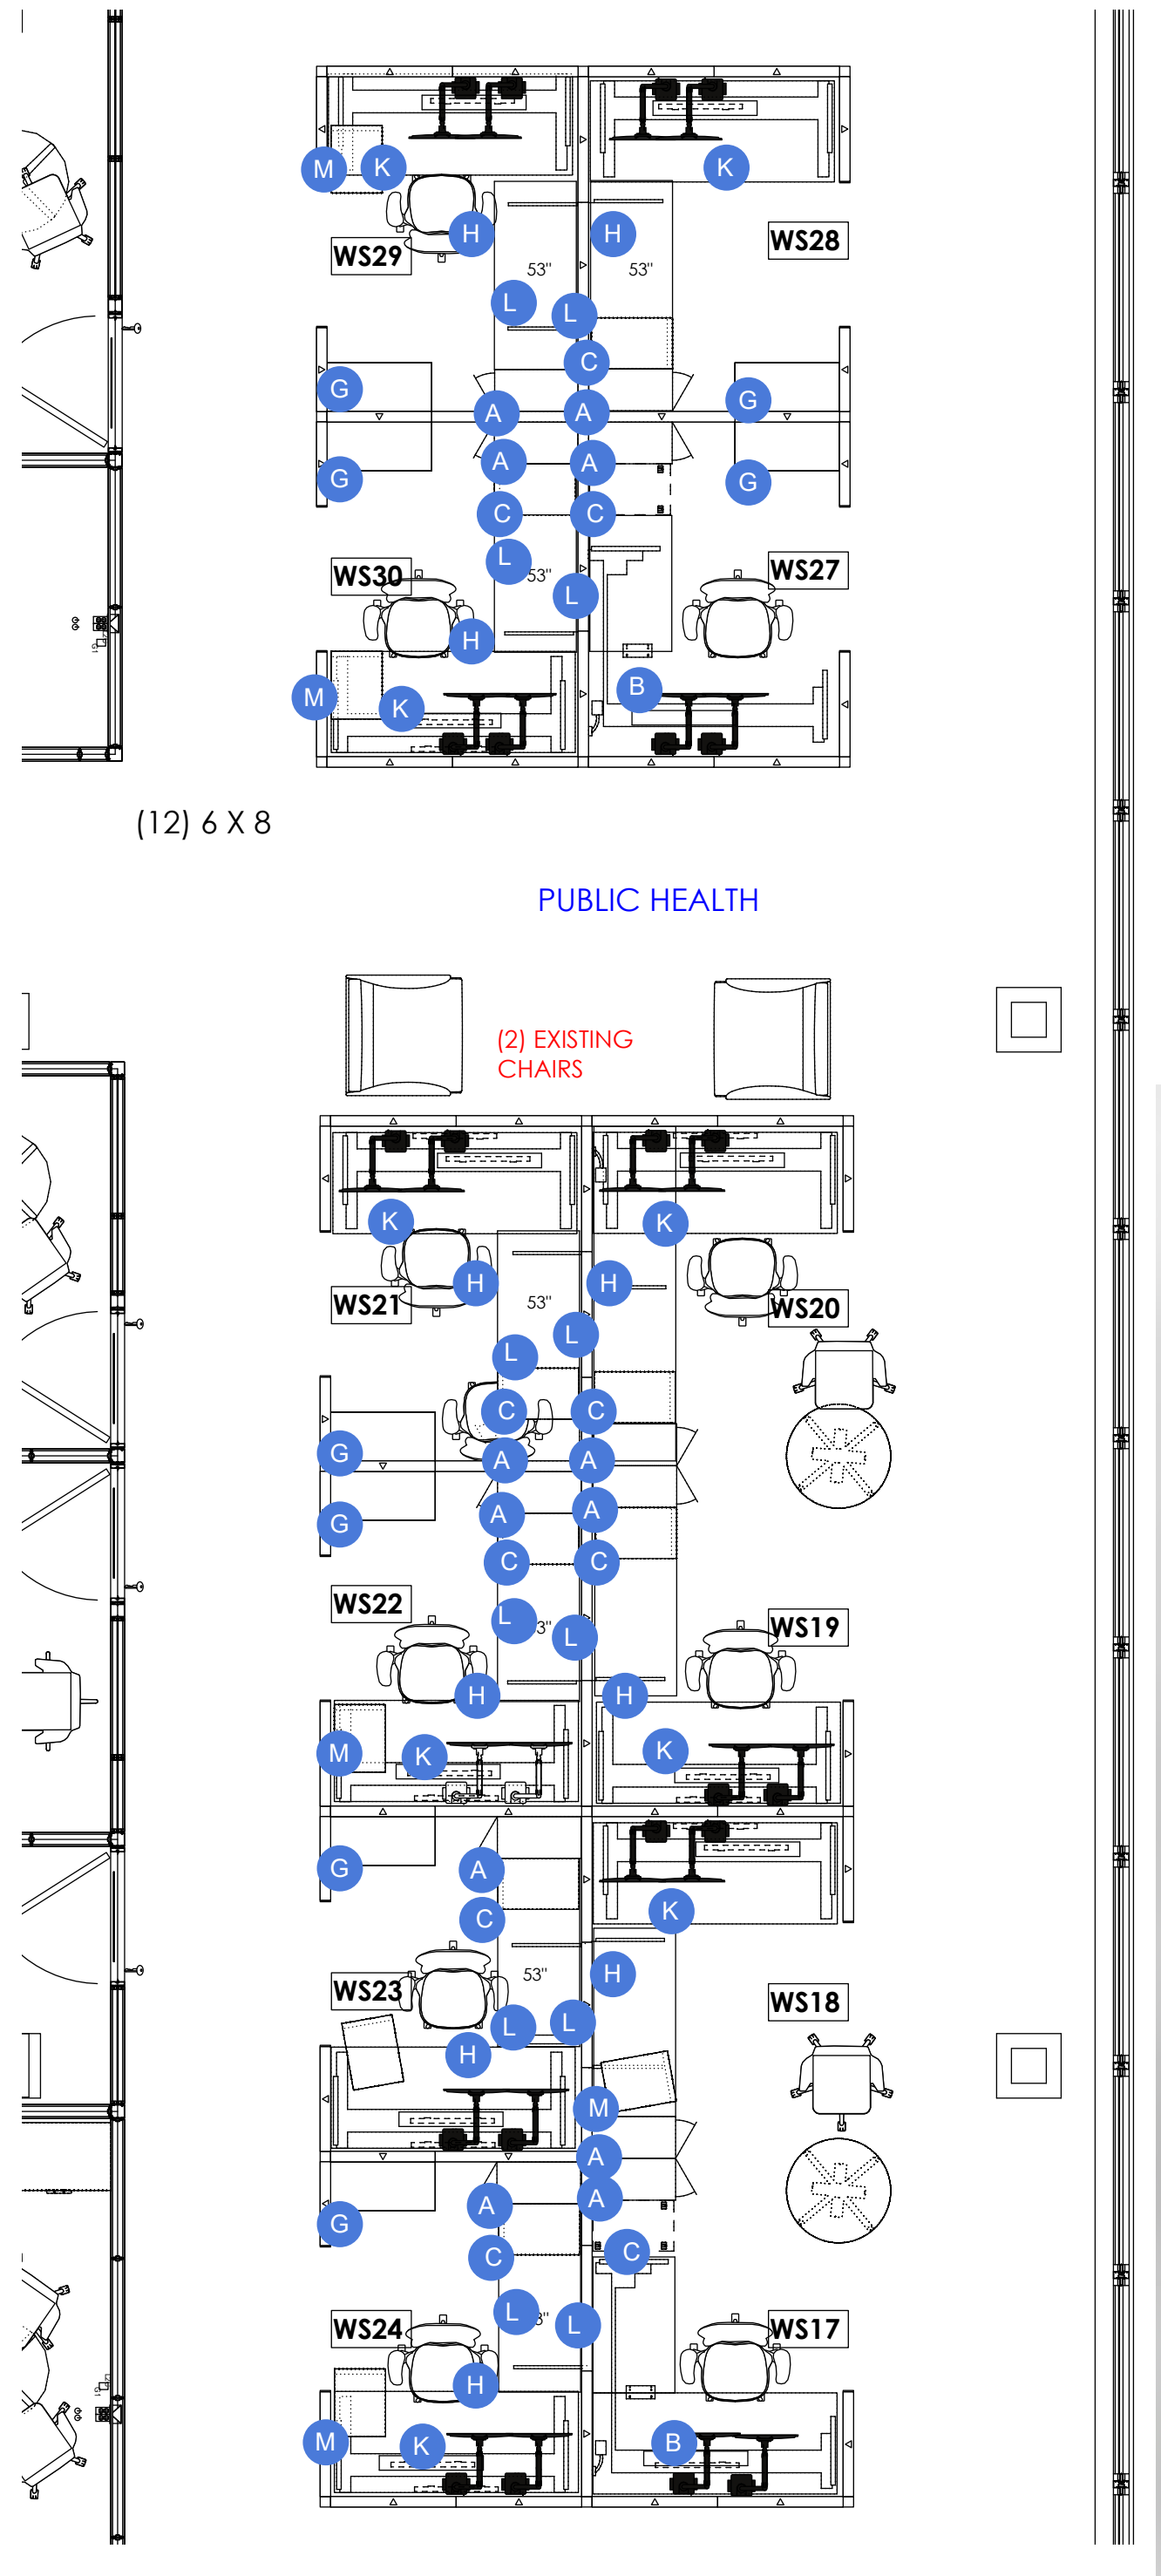

LEGEND

- A. 12W x 24D x 49H Hinged Storage Tower
    Laminate: 91 White case, Clear on Ash front
  - B. L-Shape Height Adjustable table, 70W x 30W with 42W x 24D Return
    Laminate: Warm Stone
    Paint: White
  - C. Box/Box/File pedestal, 15W x 24D
    Paint: 91 White
  - D. File/File pedestal, 30W x 17D
    Paint: 91 White
  - E. 3-Drawer Lateral file, 36W
    Paint: 91 White
  - F. 2-High bookcase, 30W
  - G. Panel hung open shelves, 15D, 36W
    Paint: Warm Stone
  - H. 24D and 20D Panel-Hung surface
    Laminate: Warm Stone
  - K. Height Adjustable Table, 70W x 30W
    Laminate: Warm Stone
    Paint: White
  - L. White Board
  - M. Box/File Mobile Pedestal w/cushion
    Paint: 91 White
    Cushion: Boundary, Grey
2. All Panels 50H fabric w/14H Powder Glass stack
   Fabric: Broadcloth II Mineral
   Trim: Warm Stone
   Supports: Warm Stone