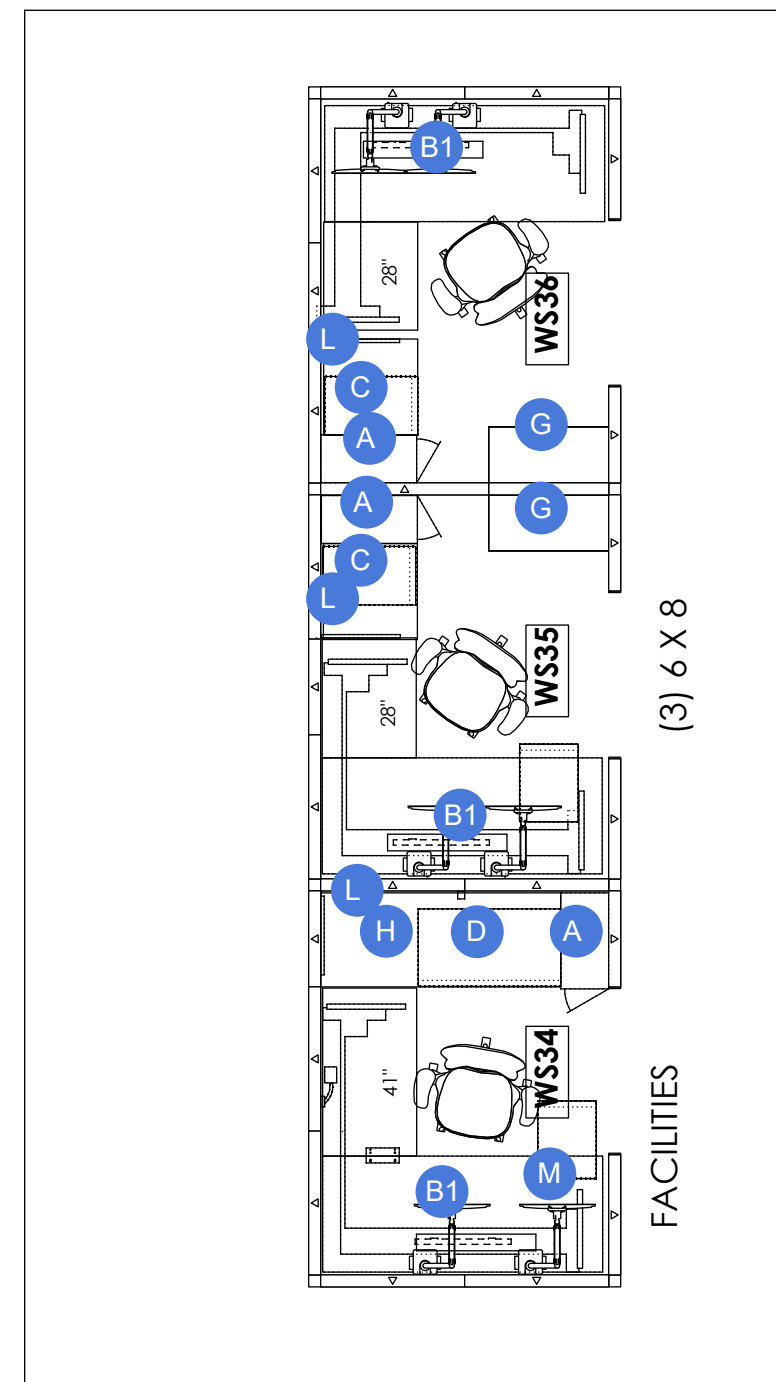

A. WARDROBE TOWER

1 PLAN  
SCALE: 1/4"

2 KEY PLAN  
SCALE: NTS

**LEGEND**

- A. 12W x 24D x 49H Hinged Storage Tower  
Laminate: 91 White case, Clear Ash front  
Pull: Warm Stone
  - A1. 15W x 30D Slide out Storage Tower
  - B. L-Shape Height Adjustable table, 76W x 30W with  
42W x 24D Return  
\*B1 same, 70W  
Laminate: Warm Stone  
Paint: White
  - C. Box/Box/File pedestal, 15W x 24D  
Paint: 91 White
  - D. File/File pedestal, 30W x 17D  
Paint: 91 White
  - E. 3-Drawer Lateral file, 36W  
Paint: 91 White
  - G. Panel hung open shelves, 15D, 36W  
Paint: Warm Stone
  - H. 24D Panel-Hung surface  
Laminate: Warm Stone
  - K. Height Adjustable Table, 70W x 30W  
Laminate: Warm Stone  
Paint: White
  - L. Slat wall with/organizing tools  
Paint: Warm Stone
  - M. Box/File Mobile Pedestal w/cushion
- All Panels 50H fabric w/14H Powder Glass stack  
Fabric: Broadcloth II Mineral  
Trim: Warm Stone  
Supports: Warm Stone

**2** KEY PLAN  
SCALE: NTS

A1. WARDROBE TOWER

A. SLIDE OUT PERSONAL STORAGE

**1** PLANS  
SCALE: 1/4"

**1 RENDERING**  
SCALE: NTS

**LEGEND**

A. 30D x 54W Height Adjustable L-Shape Desk with monitor arms, convenience outlets, power strip and cable management  
Laminate: Warm Stone  
Paint: White

B. 30D x 72W Height Adjustable L-shape desk, with modesty panel  
Laminate: Warm Stone, Clear on Ash Modesty

D. Box/File mobile pedestal  
Laminate: Clear on Ash  
Pull: Warm Stone

E. 30W x 72H 2-door cabinet/wardrobe with coat hook left, adjustable shelves right  
Laminate: Clear on Ash  
Pull: Warm Stone: