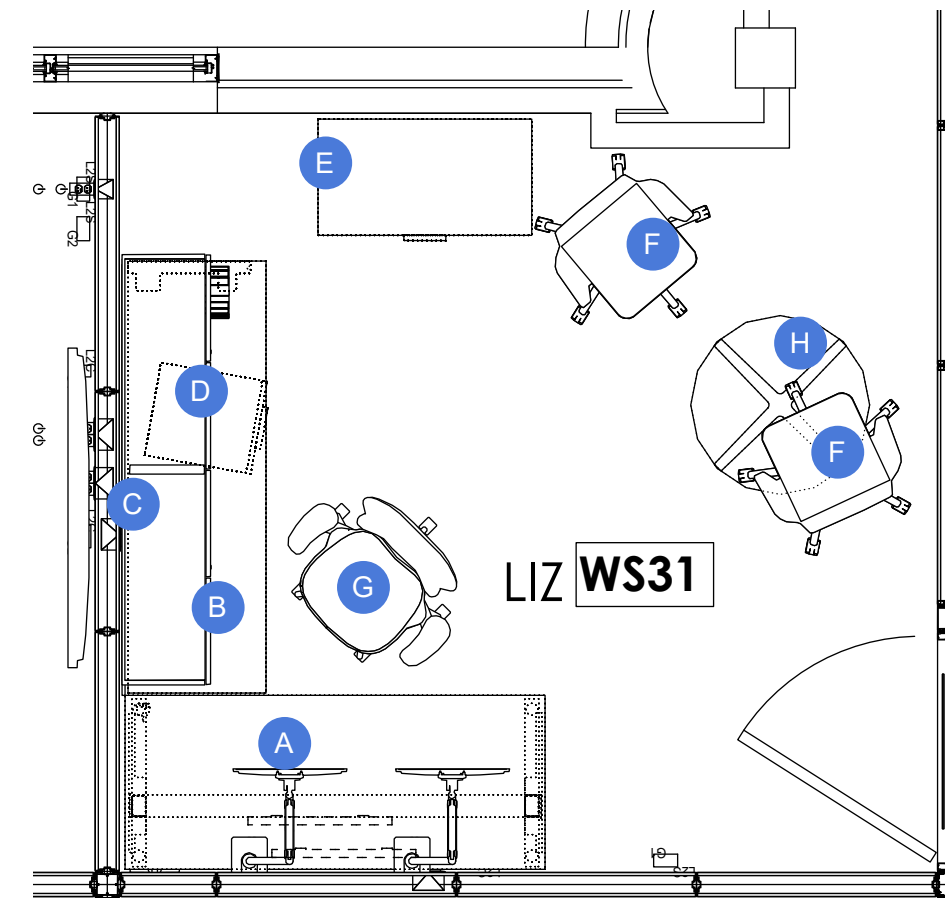

2 PLAN VIEW
SCALE: NTS

F. Guest Chair
Fabric: Momentum Centric Annatto
Shell: White
Base: Polished Aluminum

G. Task Chair
Fabric:
Chair 1

H. 30 Diameter table
Laminate: Warm Stone
Paint: White