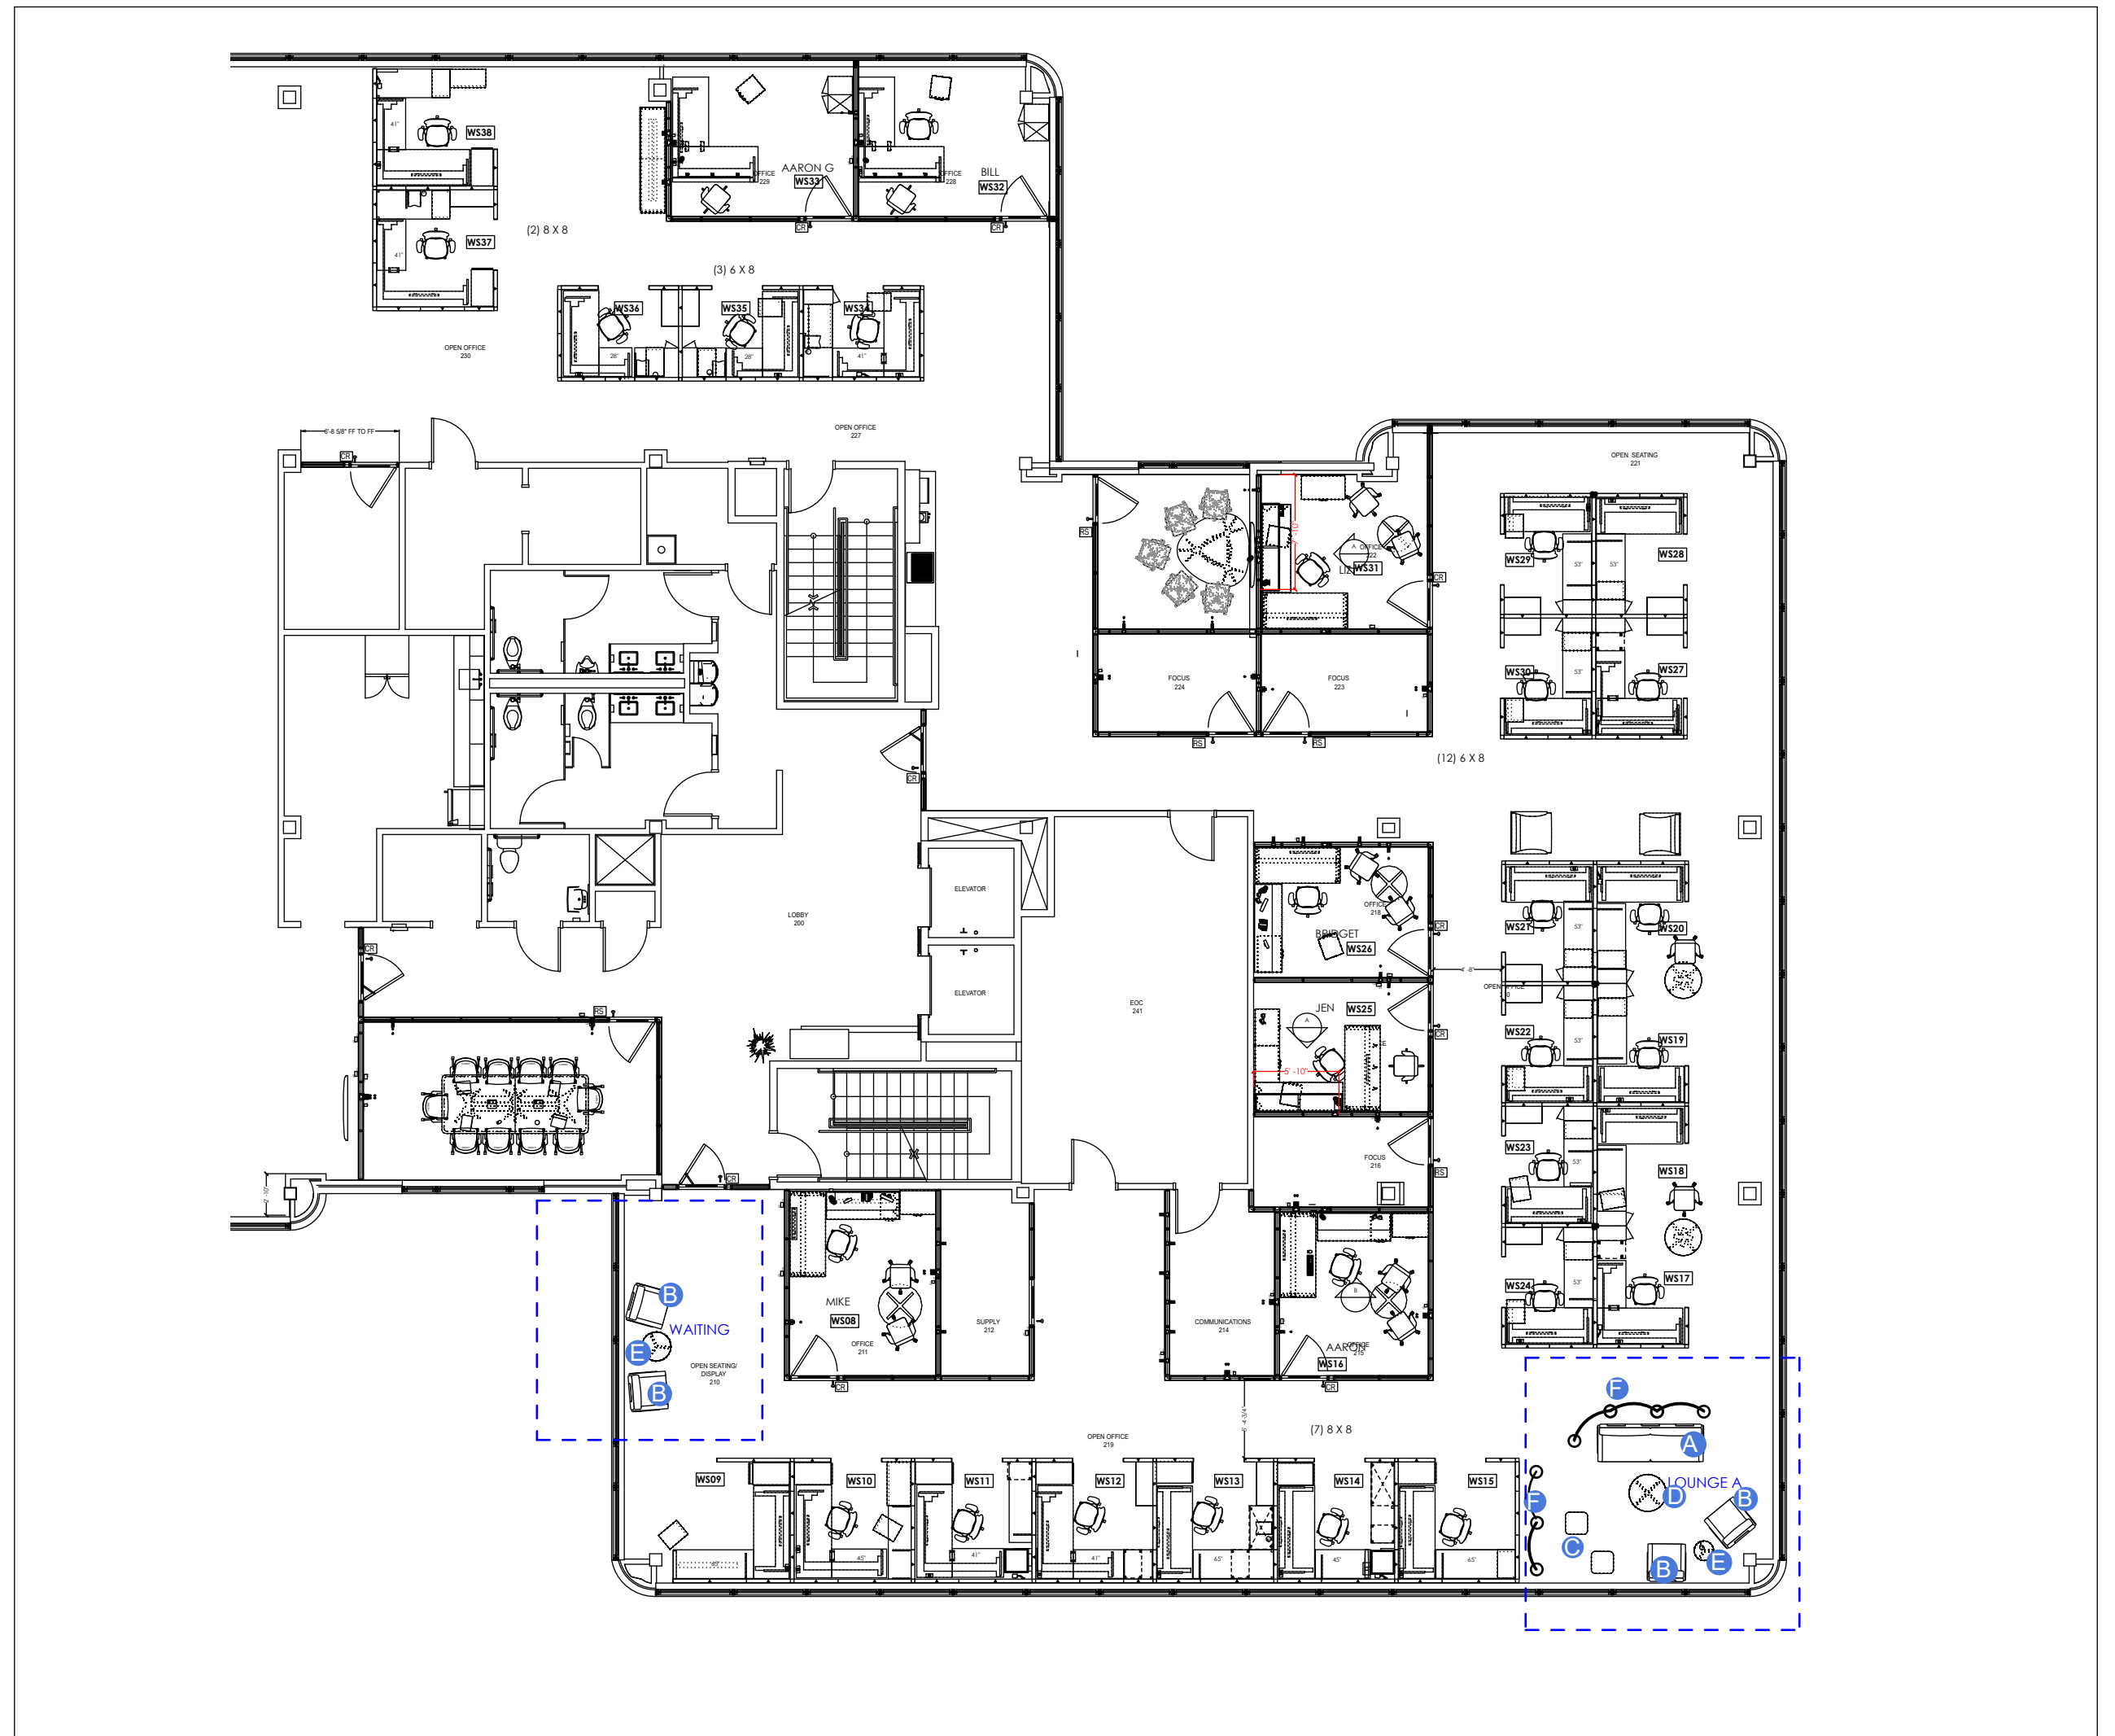

LOUNGE A

WAITING

2 KEY PLAN  
SCALE: NTS