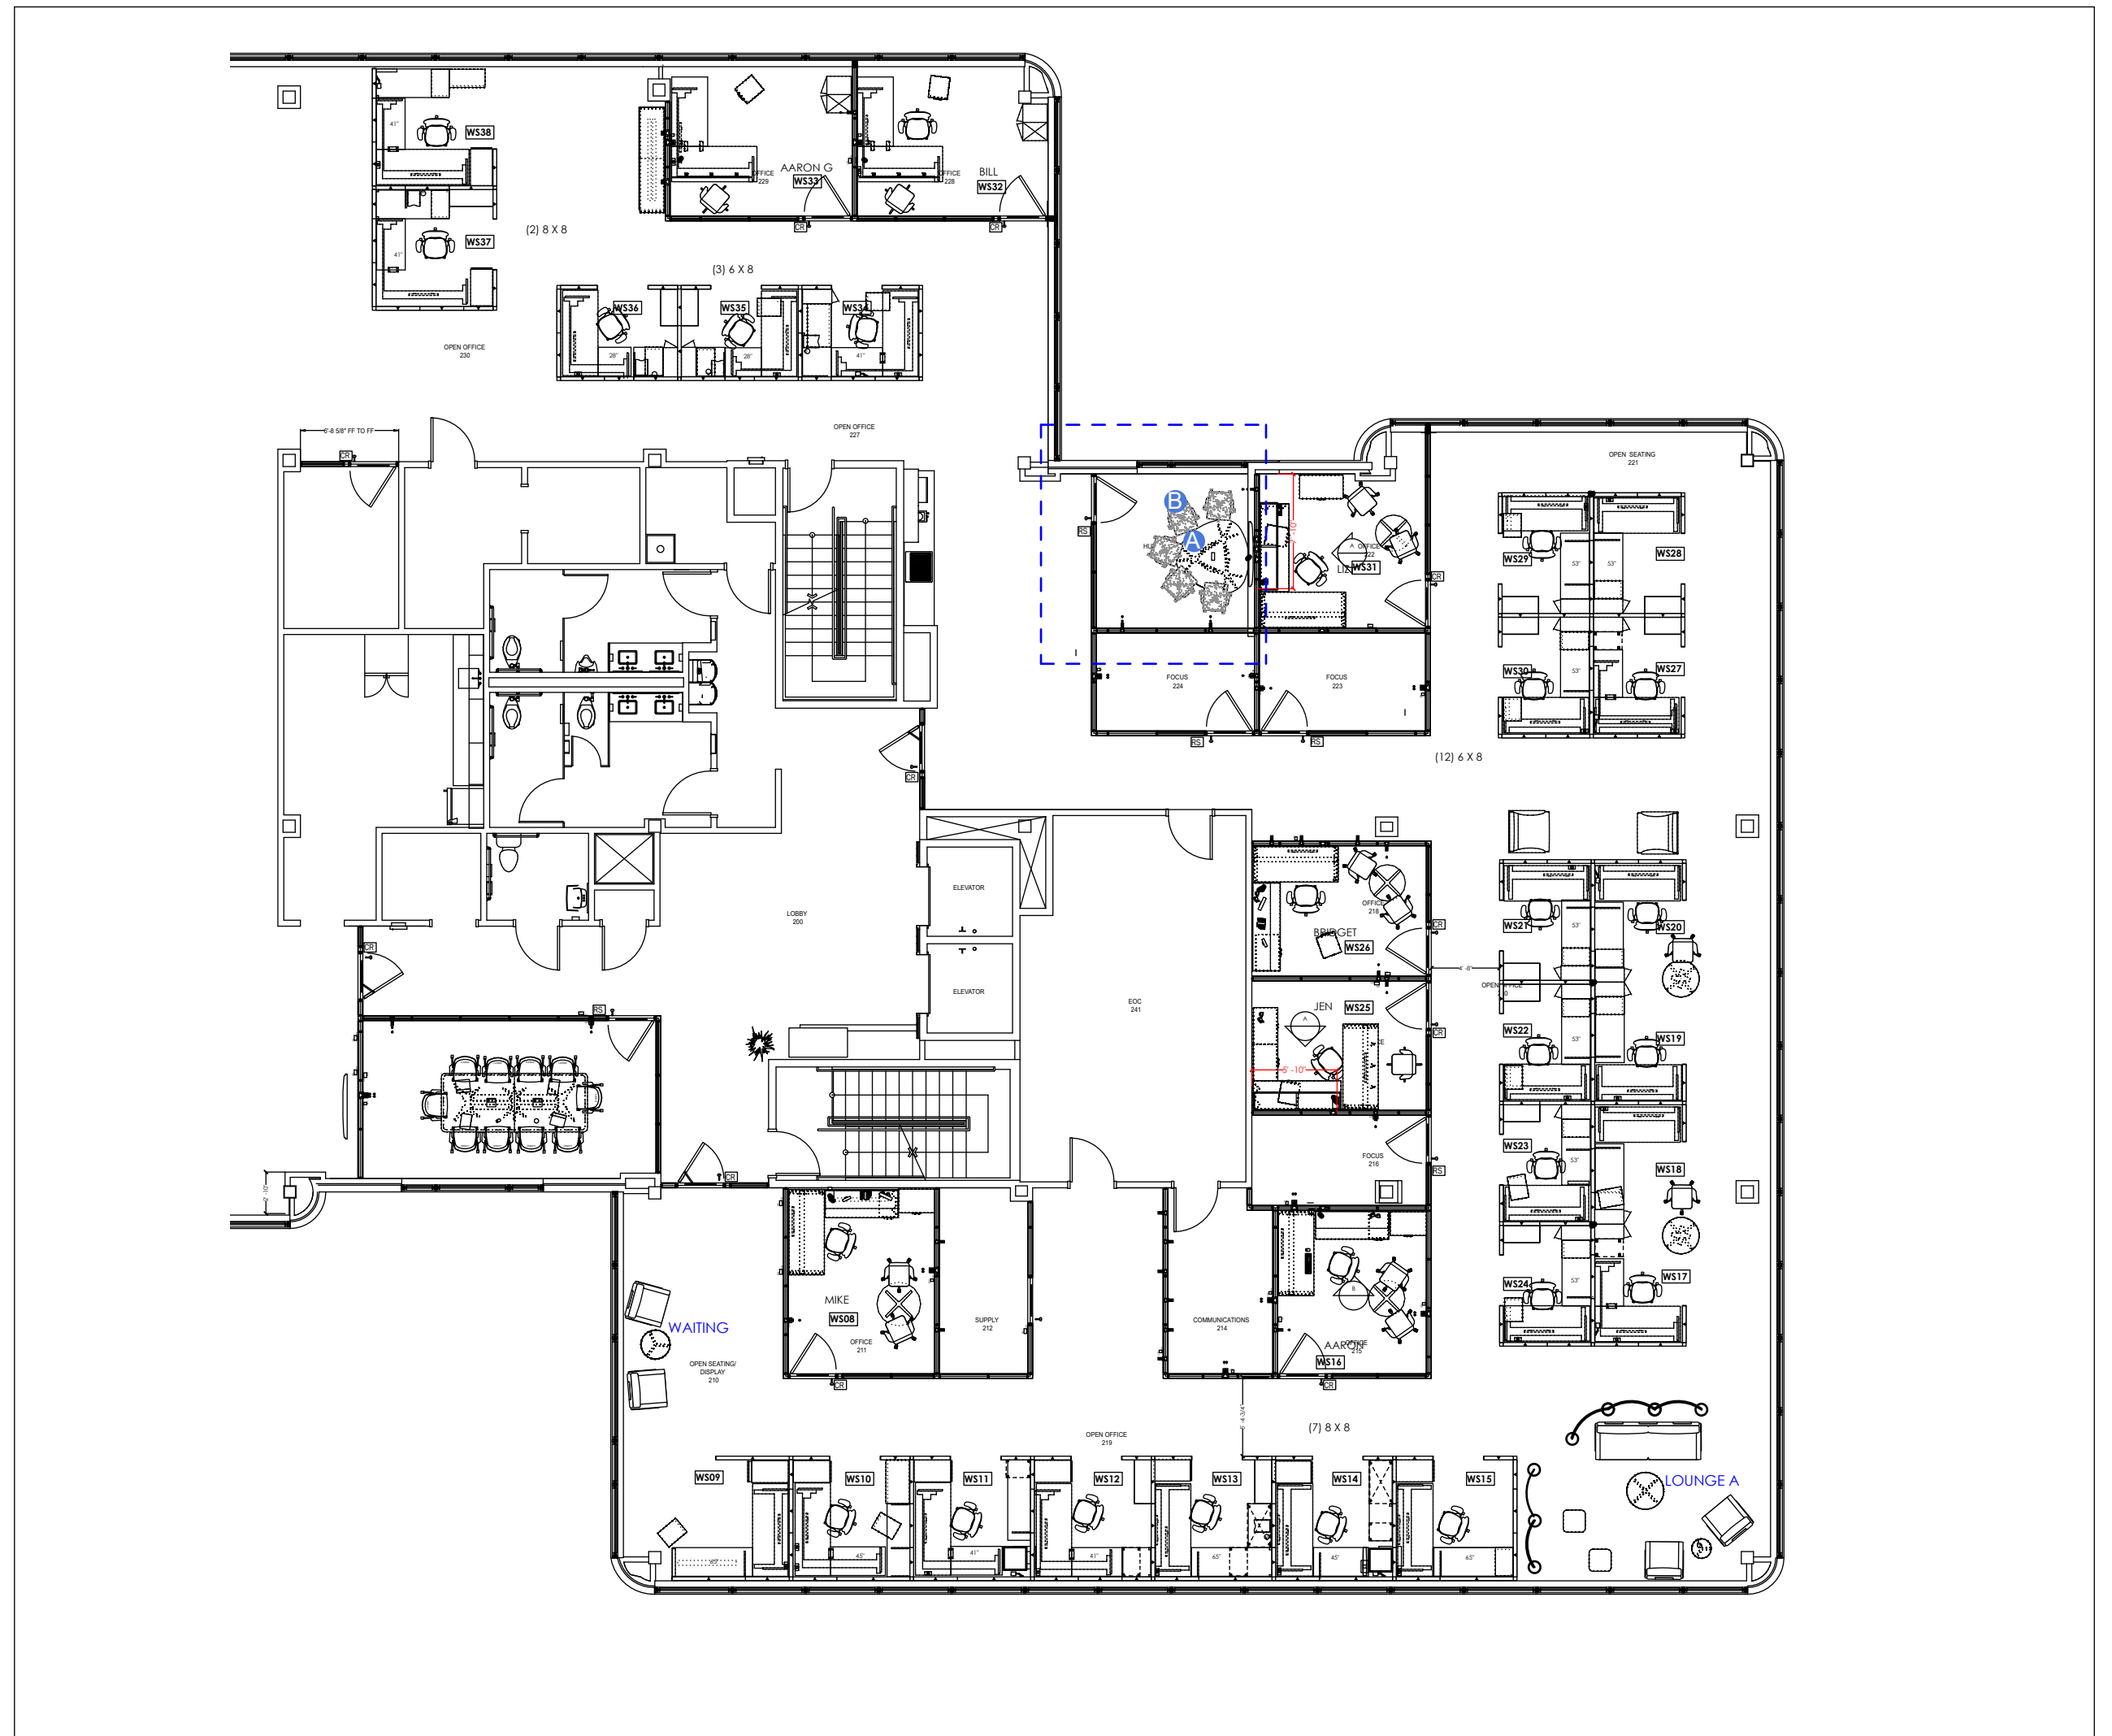

2 KEY PLAN
SCALE: NTS