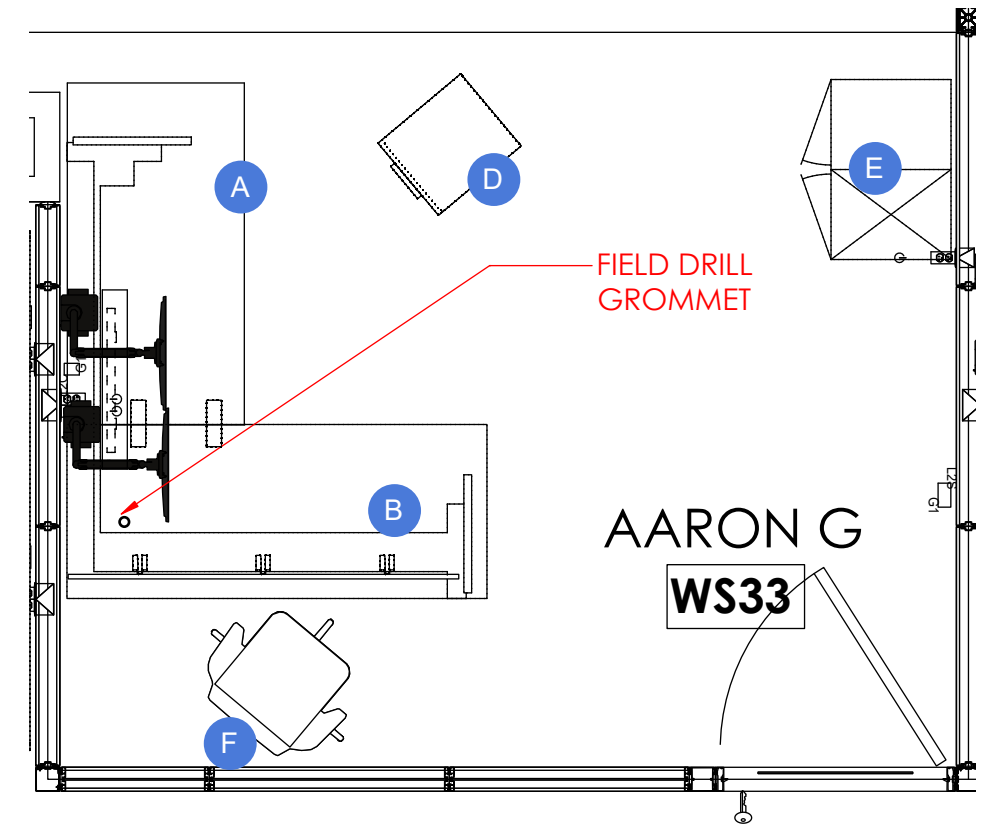

**2** KEY PLAN  
SCALE: NTS

A1. WARDROBE TOWER

A. SLIDE OUT PERSONAL STORAGE

**1** PLANS  
SCALE: 1/4"

**1 RENDERING**  
SCALE: NTS

**LEGEND**

A. 30D x 54W Height Adjustable L-Shape Desk with monitor arms, convenience outlets, power strip and cable management  
Laminate: Warm Stone  
Paint: White

B. 30D x 72W Height Adjustable L-shape desk, with modesty panel  
Laminate: Warm Stone, Clear on Ash Modesty

D. Box/File mobile pedestal  
Laminate: Clear on Ash  
Pull: Warm Stone

E. 30W x 72H 2-door cabinet/wardrobe with coat hook left, adjustable shelves right  
Laminate: Clear on Ash  
Pull: Warm Stone: