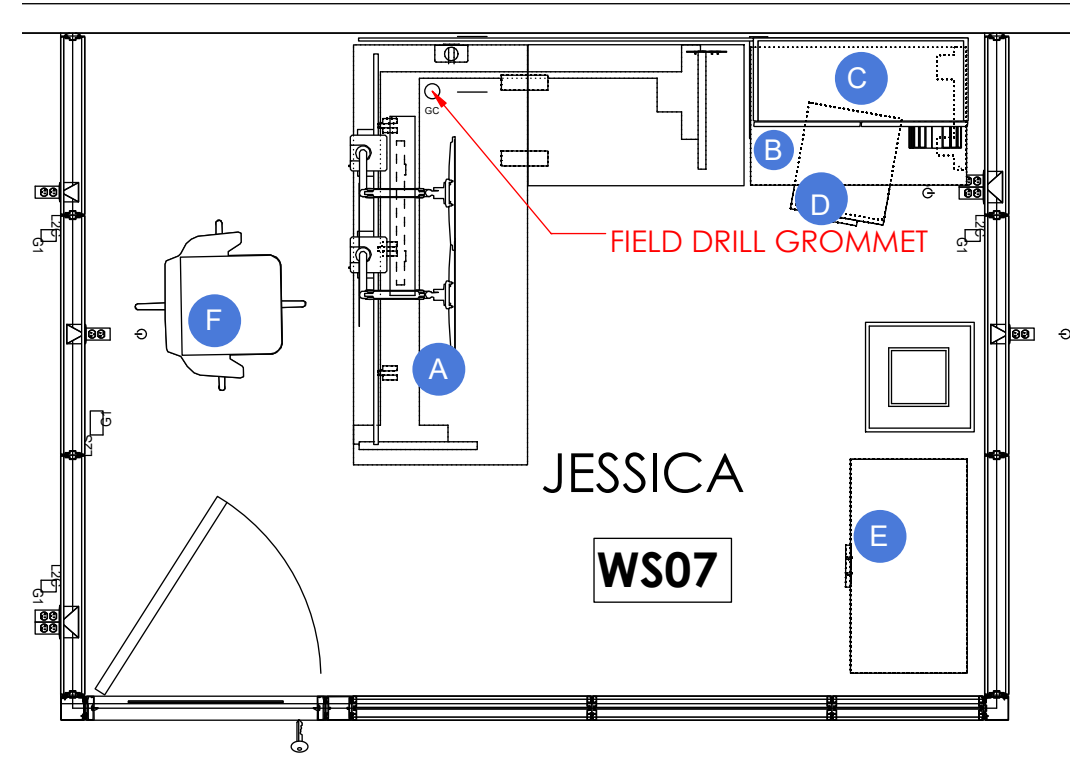

1 PLAN
SCALE: 3/16"

2 RENDERINGS
SCALE: NTS

LEGEND

- A. 30D x 48W Flip top table on casters w/table top power
Laminate: Clear on Ash
Paint: Sterling
- B. 30D x 72W Flip top table on casters w/table top power
Laminate: Clear on Ash
Paint: Sterling
- C. Chair with arms on casters
Shell: Warm Grey
Legs: Starlight Metallic
Fabric: Zizania Water
- D. Same as C, but on Glides
- E. Lectern
- F. Folding Chair

1 PLAN
SCALE: 1/4"

LEGEND

- C. Conference chair on casters
Fabric: Lauriat Taupe Faux Leather
- F. 48D x 120W Conference table with 2 table top
power,USBC
Laminate: Medium Matte Walnut
Base: Folkstone

2 RENDERINGS
SCALE: NTS

□

1 RENDERING
SCALE: NTS

LEGEND

A. 30D x 72W x 24D x 36W Height Adjustable L-shape Desk with modesty panel, monitor arms, convenience outlets, power strip and cable management
Laminate: Warm Stone, Clear on Ash Modesty
Paint: White