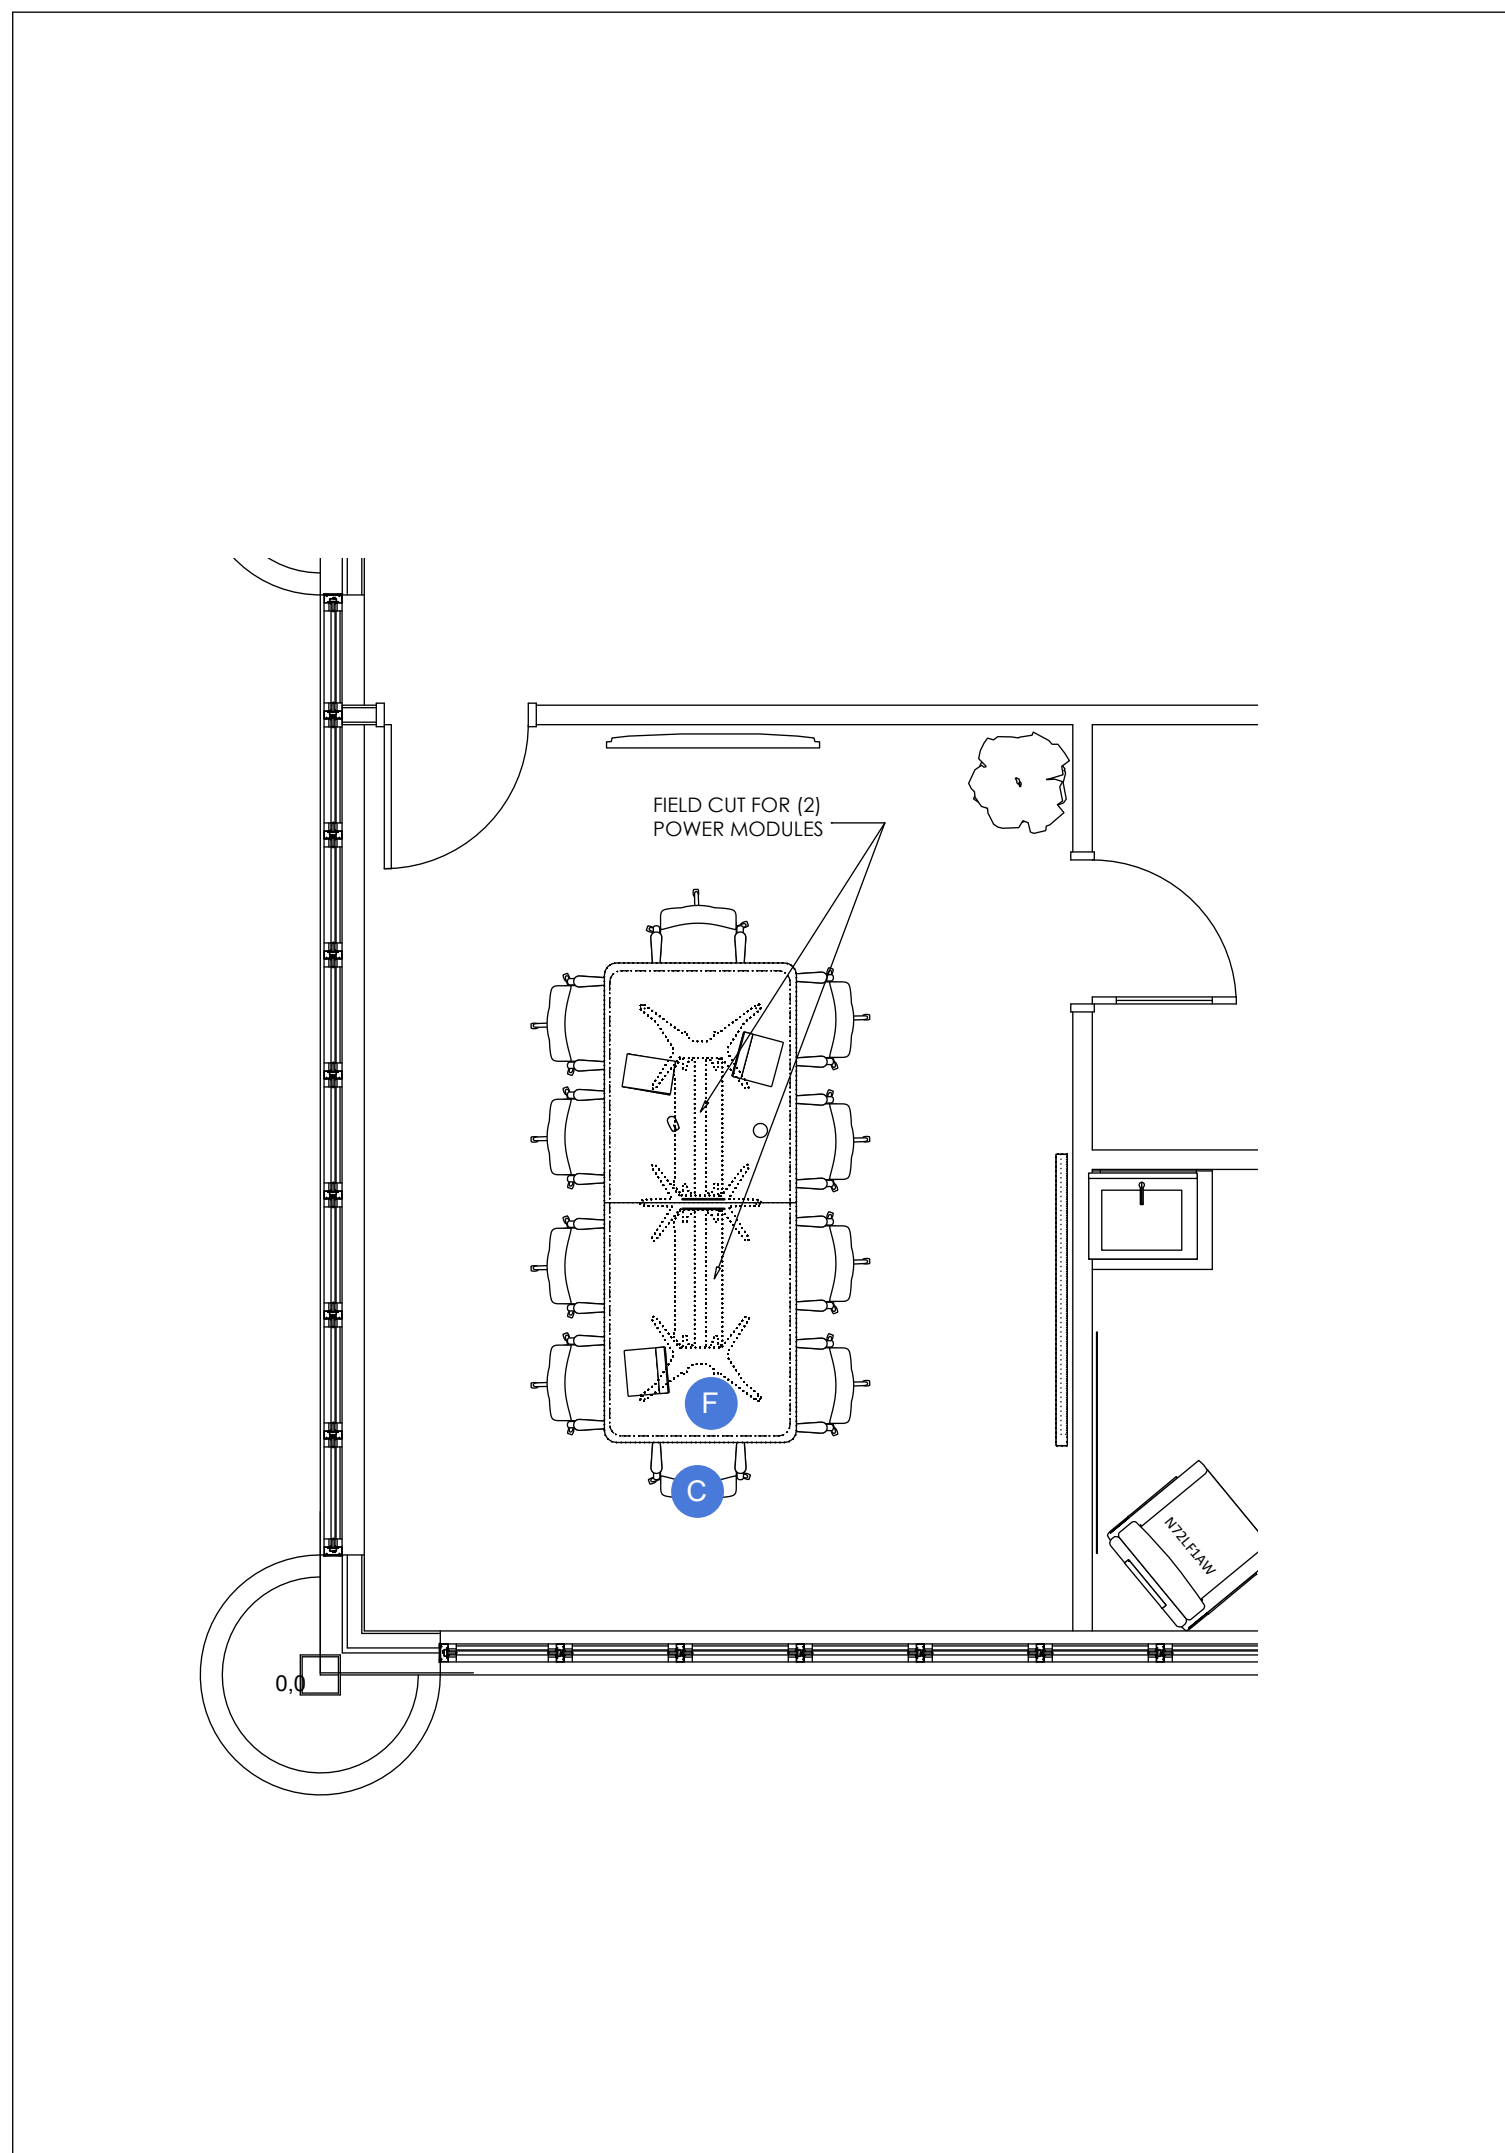

2 KEY PLAN
SCALE: NTS

1 PLAN
SCALE: 3/8"

LEGEND

A. 16W x 30D x 49H Pull out Storage Tower with Shelves
Laminate: 91 White Case, Clear on Ash front

B. L-Shape Height Adjustable table, 76W x 30W with 42W x 24D Return
Laminate: Warm Stone
Paint: White

C. Box/Box/File pedestal, 15W x 17D
Paint: 91 White

D. File/File pedestal, 30W x 17D
Paint: 91 White

E. 3-Drawer Lateral file, 36W
Paint: 91 White

G. Panel hung open shelves, 15D, 36W
Paint: Warm Stone

H. 20D Panel-Hung surface
Laminate: Warm Stone

I. 19D Free-standing surface surface
Laminate: Warm Stone
Paint: Warm Stone

All Panels 50H fabric w/14H Powder Glass stack
Fabric: Broadcloth II Mineral
Trim: Warm Stone
Supports: Warm Stone

A. SLIDE OUT PERSONAL STORAGE

1 PLAN
SCALE: 3/16"

2 RENDERINGS
SCALE: NTS

LEGEND

- A. 30D x 48W Flip top table on casters w/table top power
Laminate: Clear on Ash
Paint: Sterling
- B. 30D x 72W Flip top table on casters w/table top power
Laminate: Clear on Ash
Paint: Sterling
- C. Chair with arms on casters
Shell: Warm Grey
Legs: Starlight Metallic
Fabric: Zizania Water
- D. Same as C, but on Glides
- E. Lectern
- F. Folding Chair