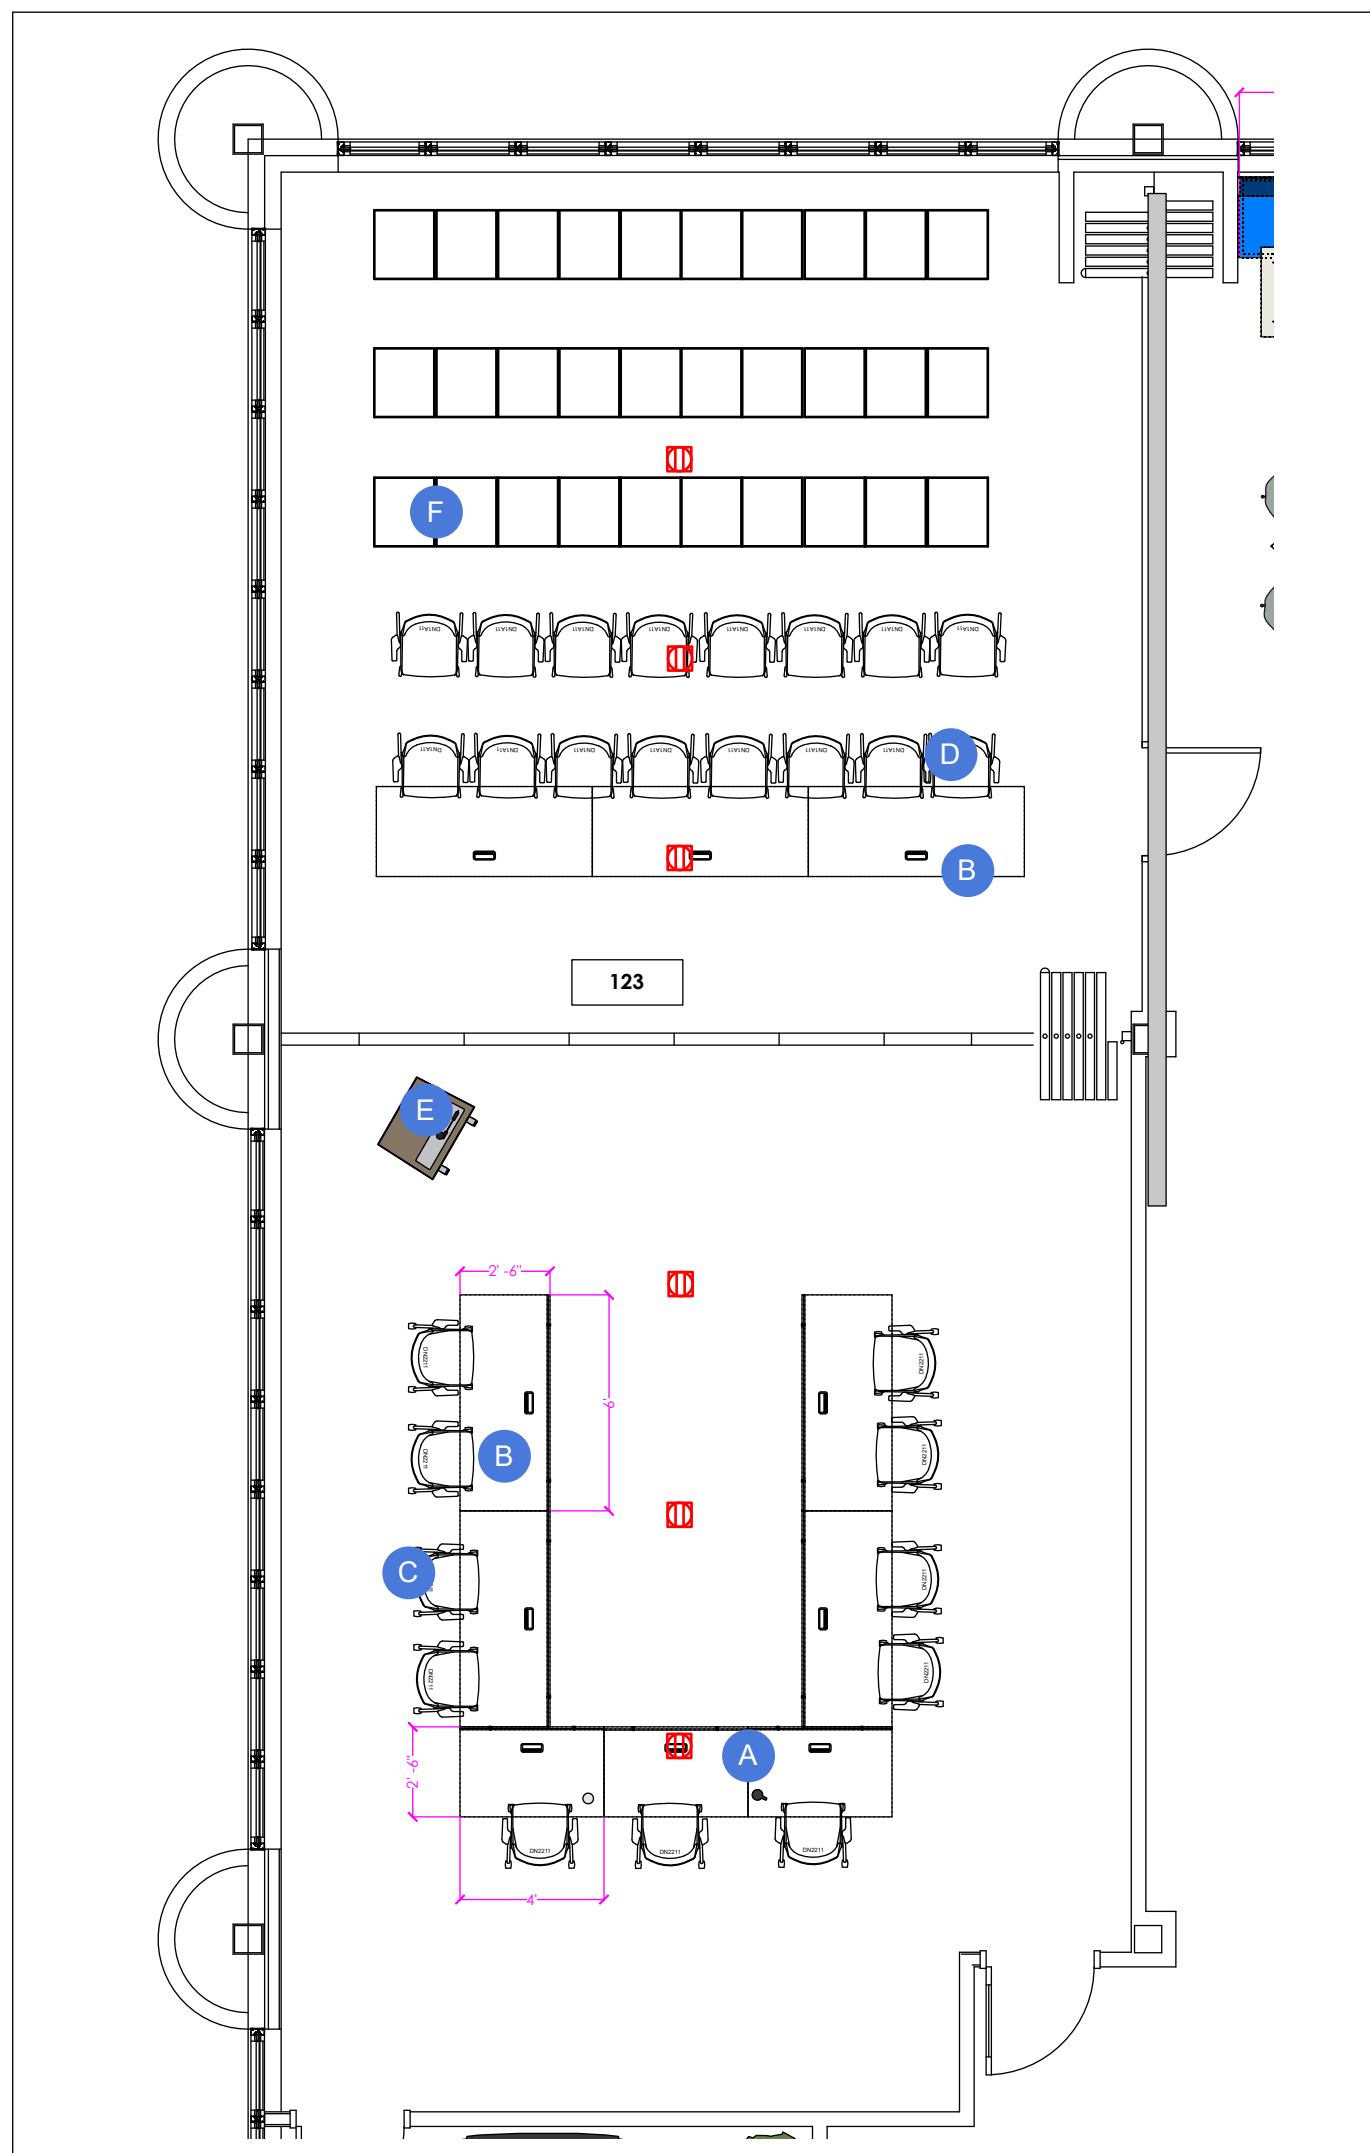

2 KEY PLAN
SCALE: NTS

1 PLAN
SCALE: 3/8"

LEGEND

A. 16W x 30D x 49H Pull out Storage Tower with Shelves
Laminate: 91 White Case, Clear on Ash front

B. L-Shape Height Adjustable table, 76W x 30W with 42W x 24D Return
Laminate: Warm Stone
Paint: White

C. Box/Box/File pedestal, 15W x 17D
Paint: 91 White

D. File/File pedestal, 30W x 17D
Paint: 91 White

E. 3-Drawer Lateral file, 36W
Paint: 91 White

G. Panel hung open shelves, 15D, 36W
Paint: Warm Stone

H. 20D Panel-Hung surface
Laminate: Warm Stone

1 PLAN
SCALE: 3/16"

2 RENDERINGS
SCALE: NTS

LEGEND

- A. 30D x 48W Flip top table on casters w/table top power
Laminate: Clear on Ash
Paint: Sterling
- B. 30D x 72W Flip top table on casters w/table top power
Laminate: Clear on Ash
Paint: Sterling
- C. Chair with arms on casters
Shell: Warm Grey
Legs: Starlight Metallic
Fabric: Zizania Water
- D. Same as C, but on Glides
- E. Lectern
- F. Folding Chair

□

1 RENDERING
SCALE: NTS

LEGEND

A. 30D x 72W x 24D x 36W Height Adjustable L-shape Desk with modesty panel, monitor arms, convenience outlets, power strip and cable management
Laminate: Warm Stone, Clear on Ash Modesty
Paint: White