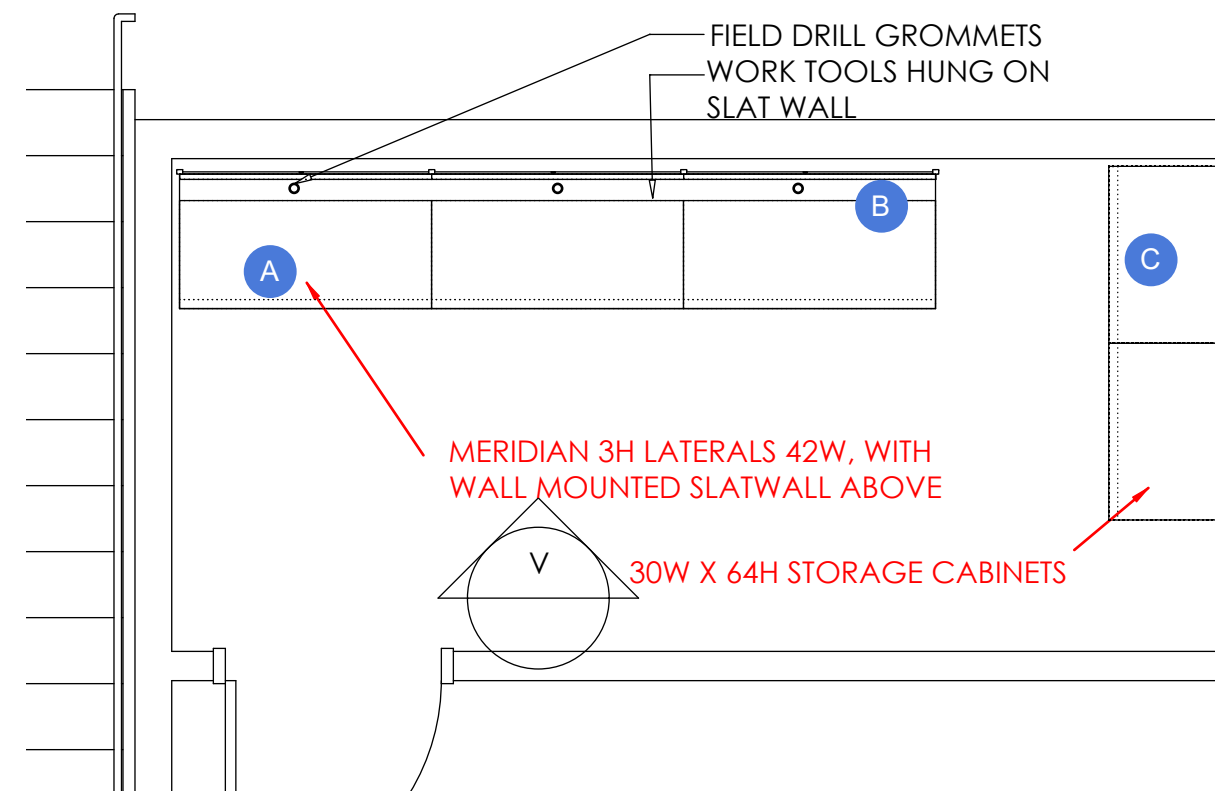

□

1 ELEVATION
SCALE: NTS

2 PLAN VIEW
SCALE: NTS

LEGEND

A. (3) 42w X 3-HIGH Lateral Files with top (42W and 84W). (6) Half-height and (3) Full-height Drawers
Paint: White
Laminate top: Warm Stone

B. Wall-Mounted Slat wall with Work Tools
Paint: White
Tools:

C. (2) 30W x 64H Storage Cabinet with shelves
Paint: White

All Keyed alike