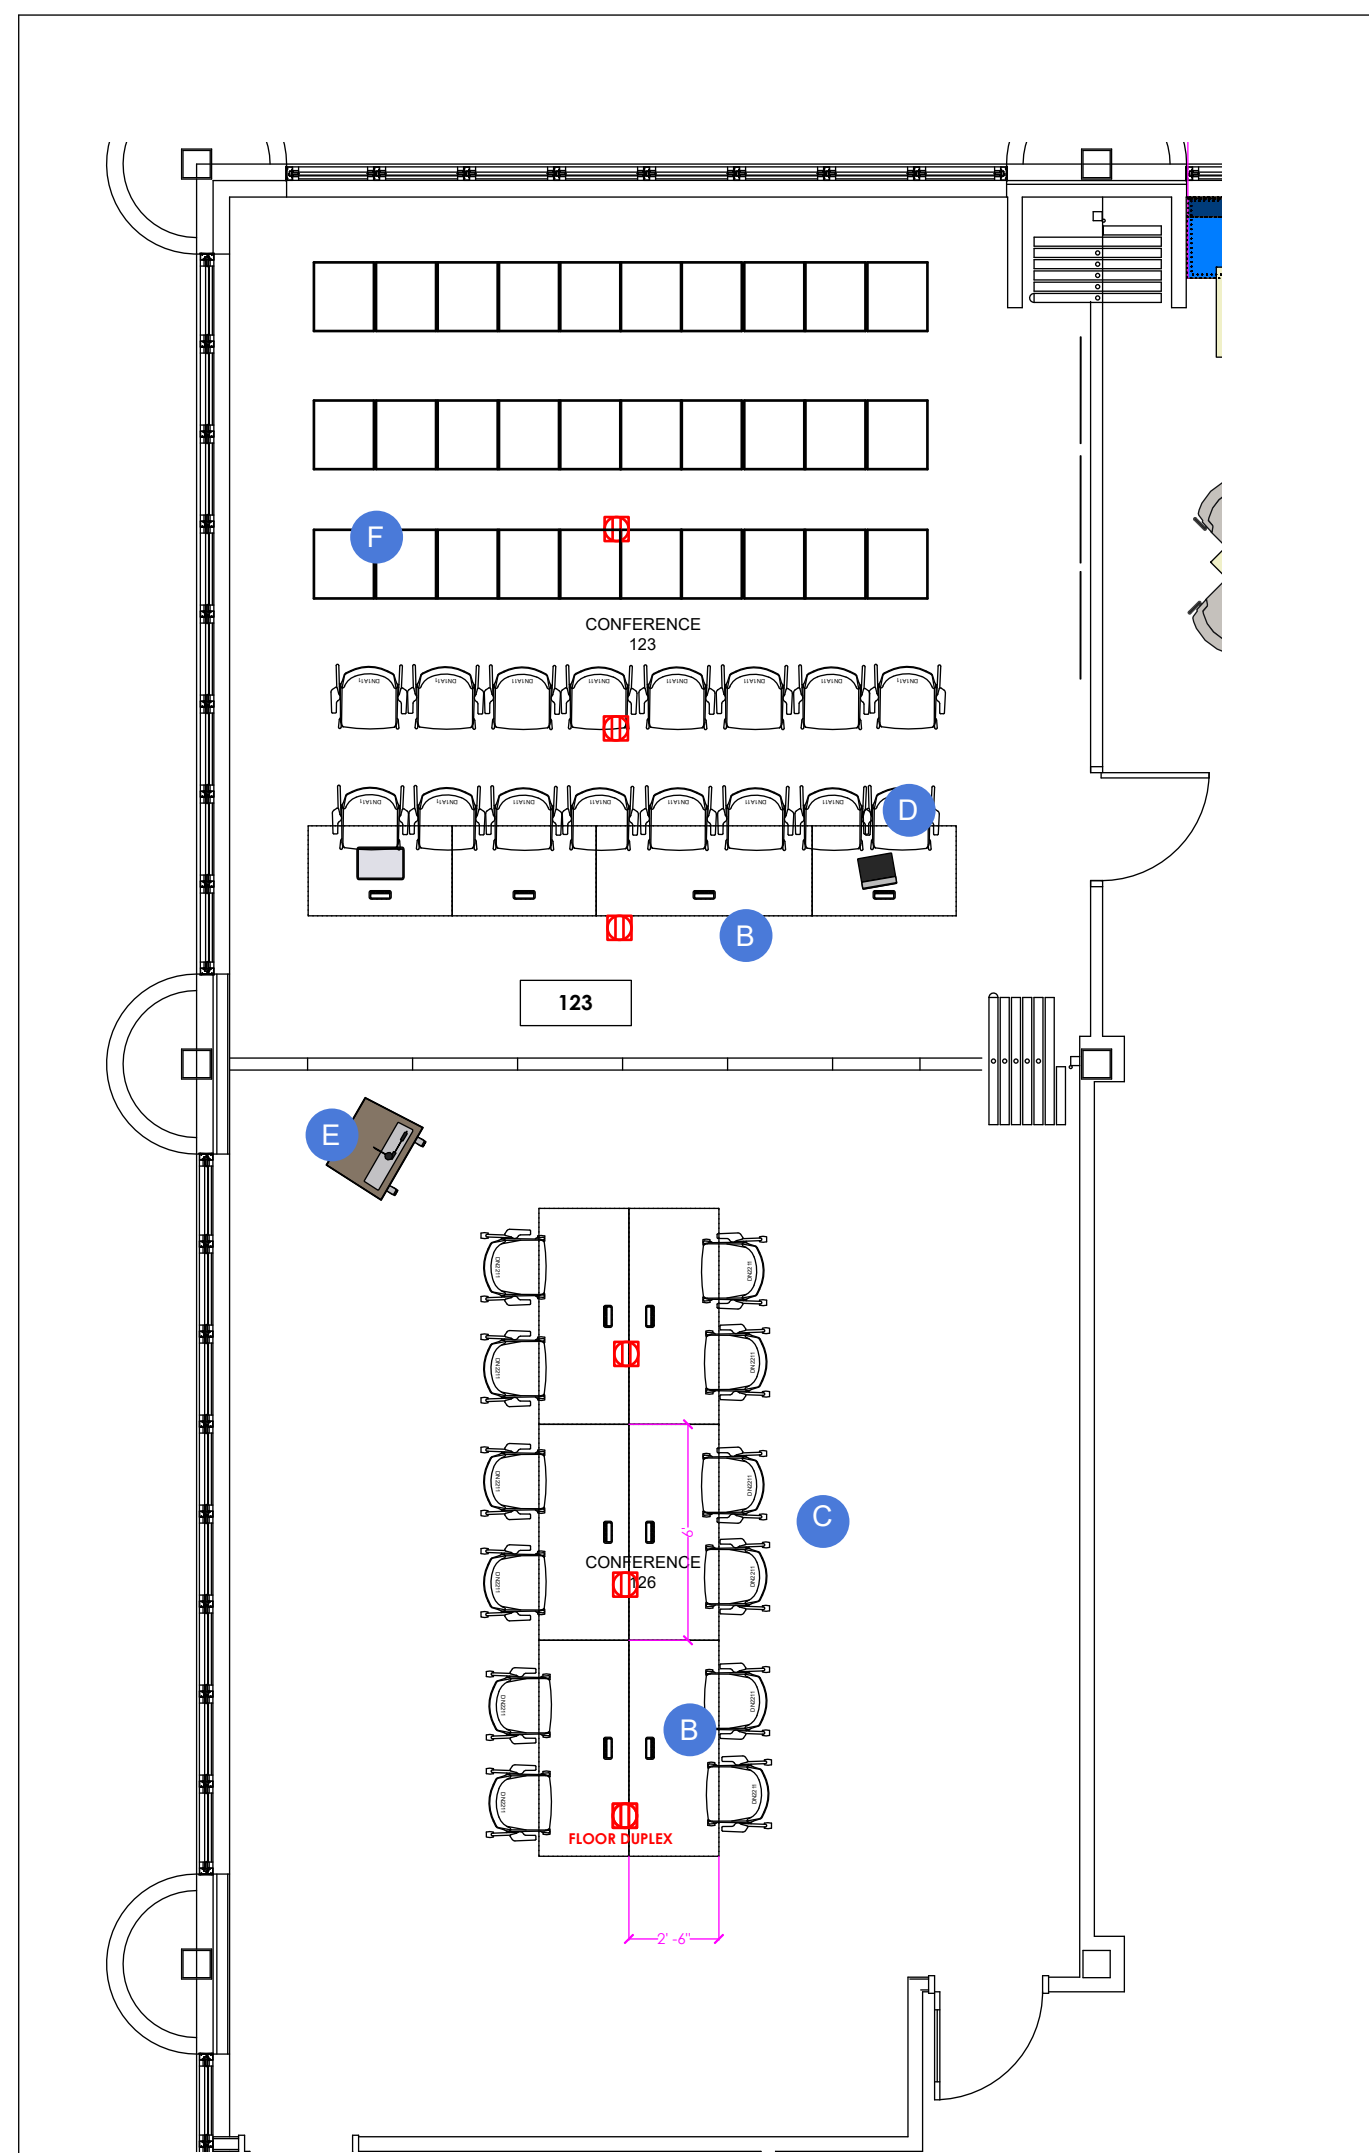

2 KEY PLAN
SCALE: NTS

1 PLAN
SCALE: 3/8"

LEGEND

A. 16W x 30D x 49H Pull out Storage Tower with Shelves
Laminate: 91 White Case, Clear on Ash front

B. L-Shape Height Adjustable table, 76W x 30W with 42W x 24D Return
Laminate: Warm Stone
Paint: White

C. Box/Box/File pedestal, 15W x 17D
Paint: 91 White

D. File/File pedestal, 30W x 17D
Paint: 91 White

E. 3-Drawer Lateral file, 36W
Paint: 91 White

G. Panel hung open shelves, 15D, 36W
Paint: Warm Stone

H. 20D Panel-Hung surface
Laminate: Warm Stone

1 PLAN
SCALE: 3/16"

2 RENDERINGS
SCALE: NTS

LEGEND

- A. 30D x 48W Flip top table on casters w/table top power
Laminate: Clear on Ash
Paint: Sterling
- B. 30D x 72W Flip top table on casters w/table top power
Laminate: Clear on Ash
Paint: Sterling
- C. Chair with arms on casters
Shell: Warm Grey
Legs: Starlight Metallic
Fabric: Zizania Water
- D. Same as C, but on Glides
- E. Lectern
- F. Folding Chair

□

1 RENDERING
SCALE: NTS

LEGEND

A. 30D x 72W x 24D x 36W Height Adjustable L-shape Desk with modesty panel, monitor arms, convenience outlets, power strip and cable management
Laminate: Warm Stone, Clear on Ash Modesty
Paint: White