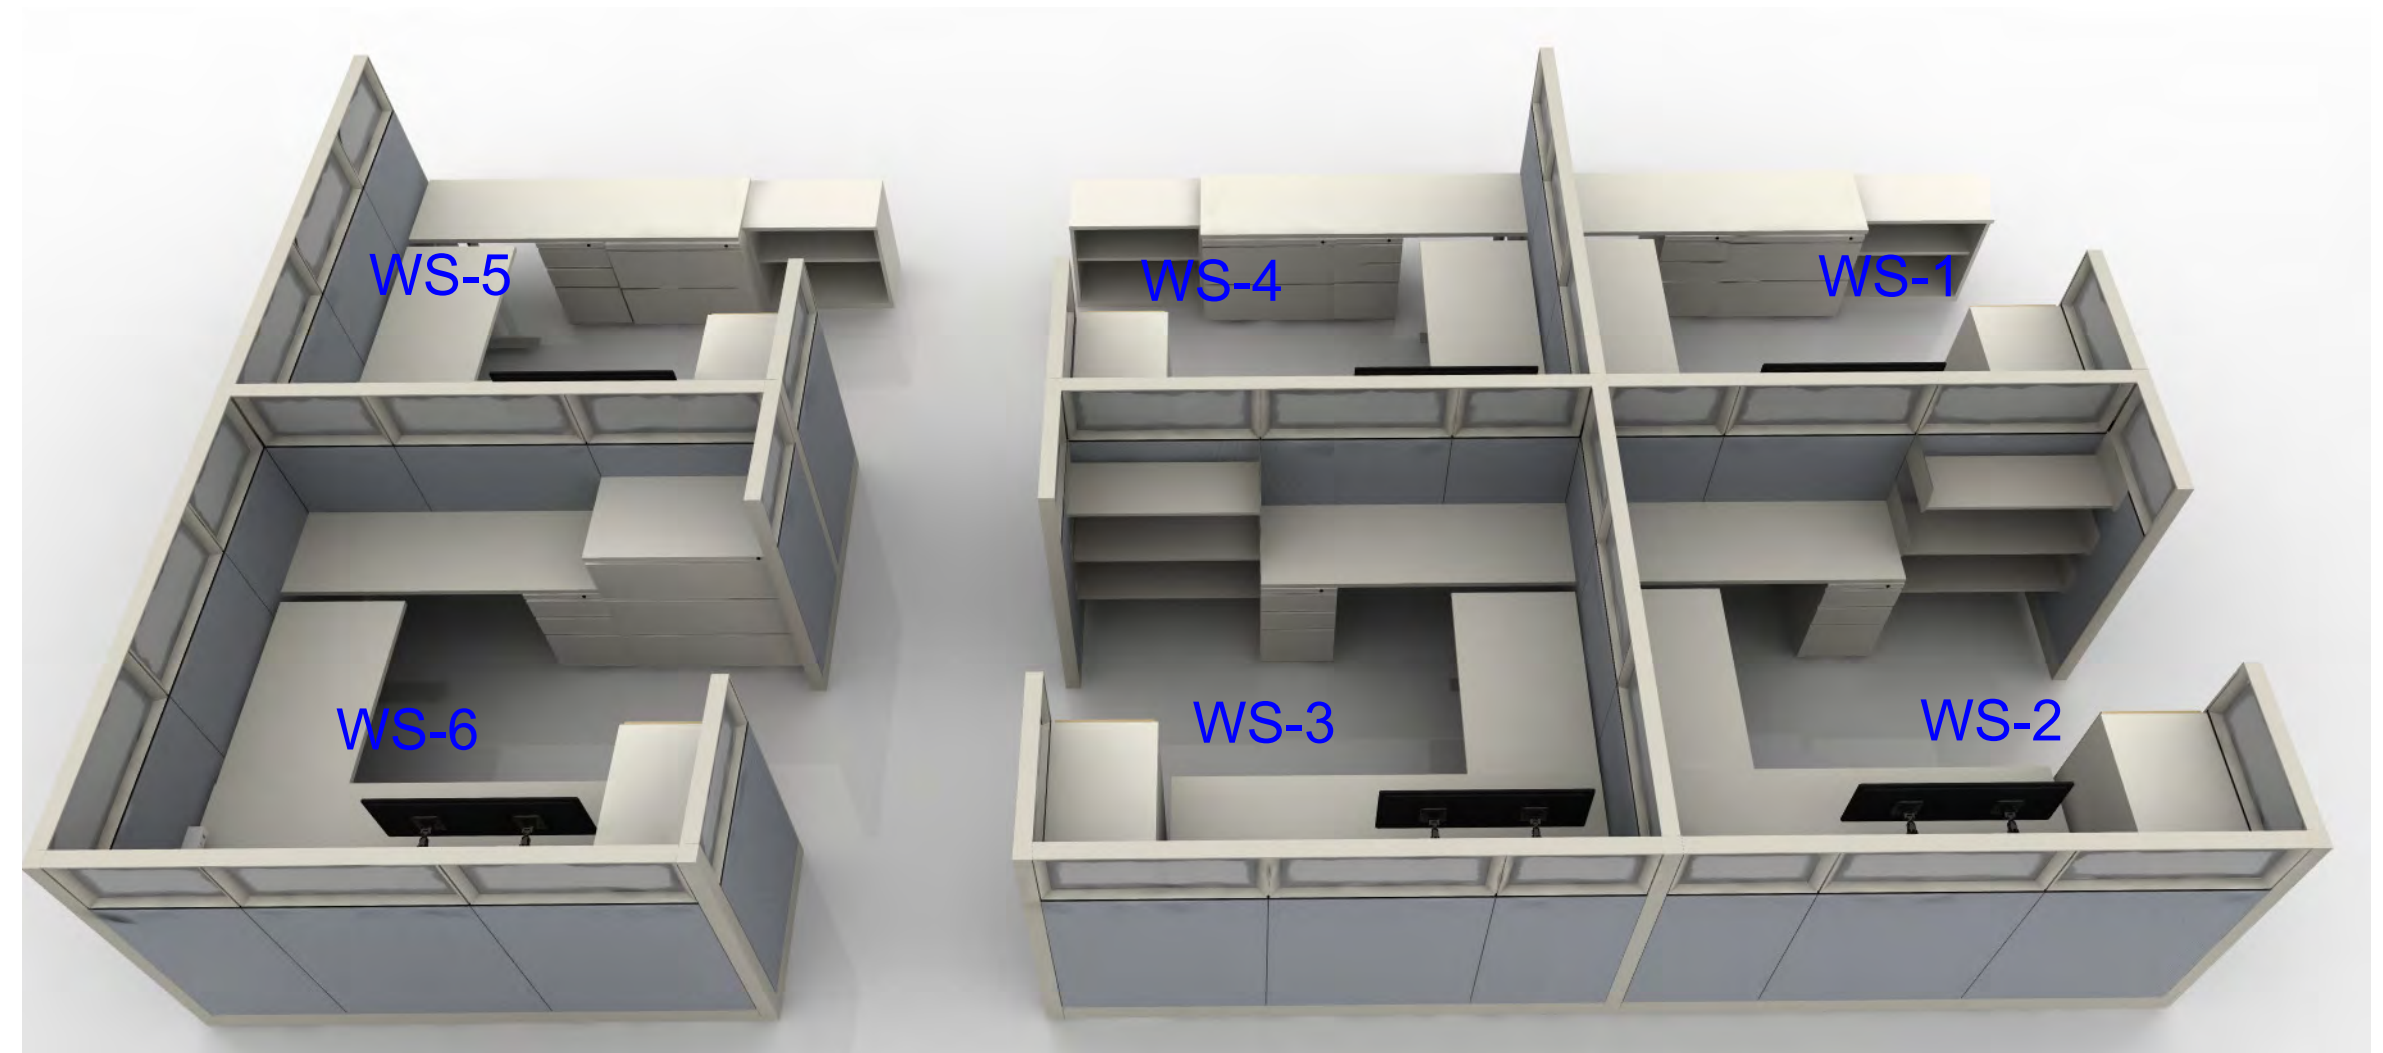

2 KEY PLAN
SCALE: NTS

1 PLAN
SCALE: 3/8"

LEGEND

A. 16W x 30D x 49H Pull out Storage Tower with Shelves
Laminate: 91 White Case, Clear on Ash front

B. L-Shape Height Adjustable table, 76W x 30W with 42W x 24D Return
Laminate: Warm Stone
Paint: White

C. Box/Box/File pedestal, 15W x 17D
Paint: 91 White

D. File/File pedestal, 30W x 17D
Paint: 91 White

E. 3-Drawer Lateral file, 36W
Paint: 91 White

G. Panel hung open shelves, 15D, 36W
Paint: Warm Stone

H. 20D Panel-Hung surface
Laminate: Warm Stone

1 PLAN
SCALE: 3/16"

2 RENDERINGS
SCALE: NTS

LEGEND

- A. 30D x 48W Flip top table on casters w/table top power
Laminate: Clear on Ash
Paint: Sterling
- B. 30D x 72W Flip top table on casters w/table top power
Laminate: Clear on Ash
Paint: Sterling
- C. Chair with arms on casters
Shell: Warm Grey
Legs: Starlight Metallic
Fabric: Zizania Water
- D. Same as C, but on Glides
- E. Lectern
- F. Folding Chair

□

1 RENDERING
SCALE: NTS

LEGEND

A. 30D x 72W x 24D x 36W Height Adjustable L-shape Desk with modesty panel, monitor arms, convenience outlets, power strip and cable management
Laminate: Warm Stone, Clear on Ash Modesty
Paint: White